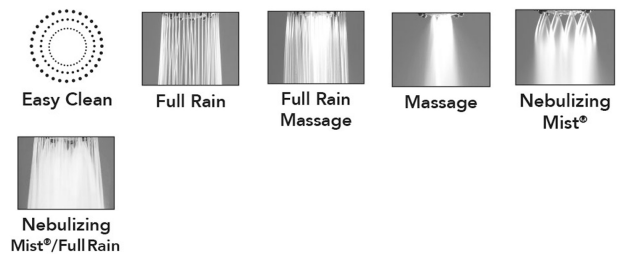

SPRAY PATTERNS:

COMPLIANCES:

Complies with: ASME A112.18.1-2012/CSA B125.1-12