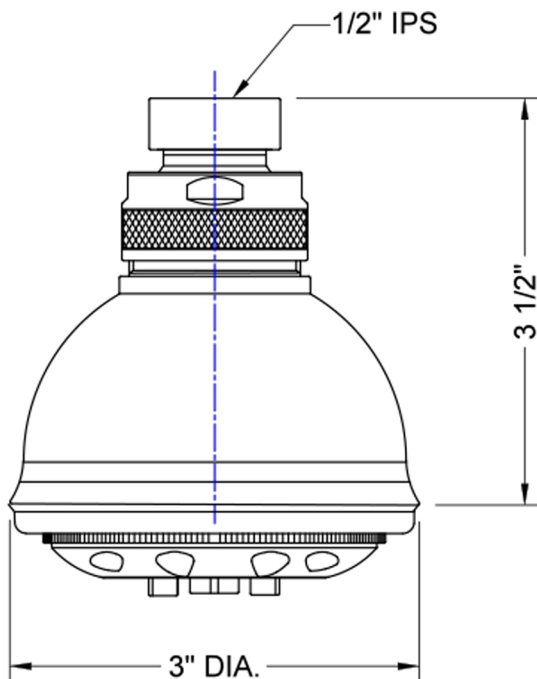

Ambra II Showerhead

Model #: S189-

FEATURES:

- 5 function showerhead with 3 5/8" face
- 1/2" IPS adjustable brass ball joint to adjust angle of showerhead
- Ideal for low water pressure
- Available flow rates: 2.5, 2.0, 1.75 & 1.5 GPM
- Not available in AUB, ULB, WH, JACLO=COLOR

SPECIFICATION DRAWING:

SPRAY PATTERNS: