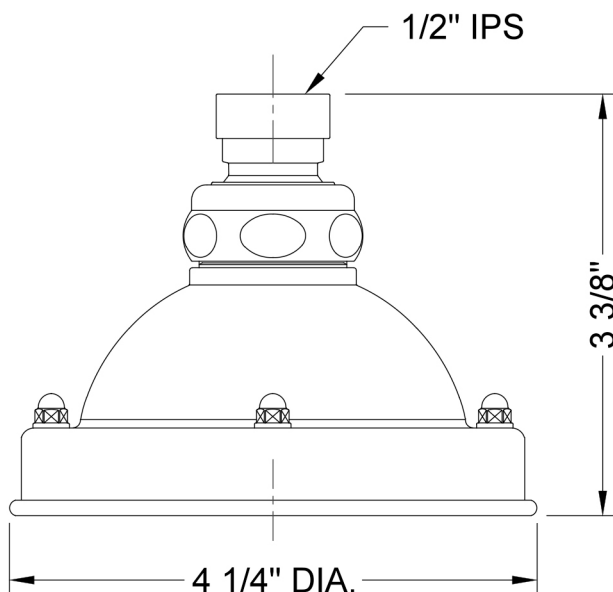

Bonnie Rainhead- 1.5 GPM

Model #: S193-1.5-

FEATURES:

- 4" Diameter brass rainhead
- 1/2" IPS adjustable brass ball joint to adjust angle of showerhead
- 25 easy clean replaceable rubber jets
- Available flow rates: 2.5, 2.0, 1.75 & 1.5 GPM
- 2.0 Watersense Approved

SPECIFICATION DRAWING:

SPRAY PATTERNS:

ANGLES AND FLOW RATES: