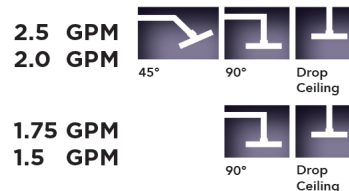

SPRAY PATTERNS:

ANGLES AND FLOW RATES: