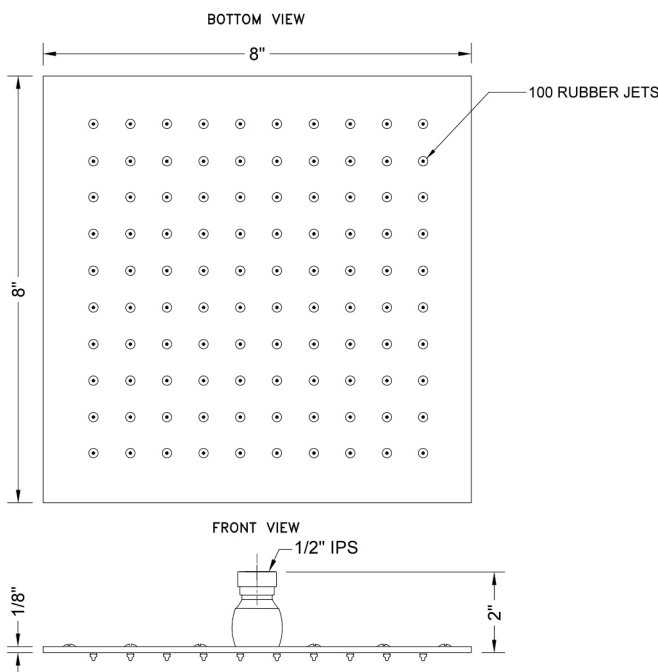

SPECIFICATION DRAWING: