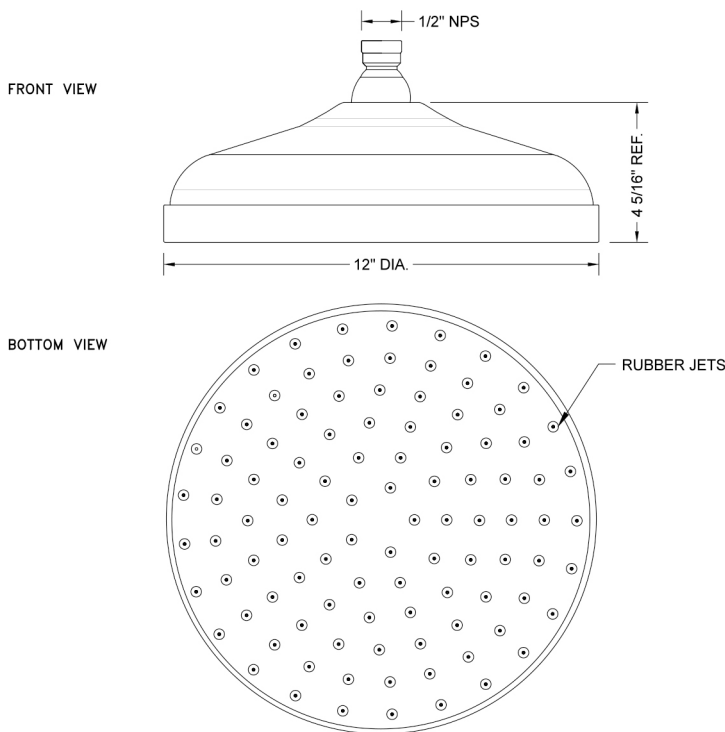

### FEATURES:

- 1/2" IPS adjustable brass ball joint to adjust angle of showerhead
- 12" diameter all brass body with 126 easy clean rubber jets
- Available flow rates: 2.5, 2.0, & 1.75 GPM

### SPECIFICATION DRAWING: