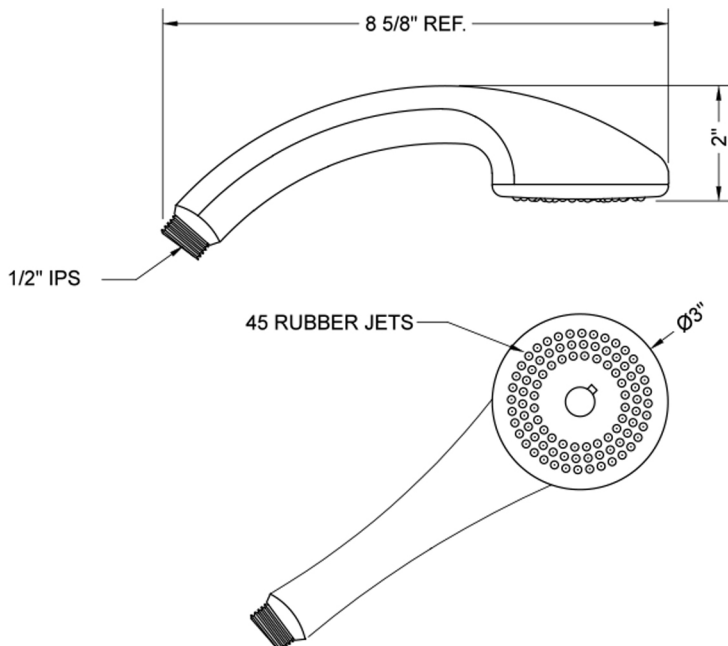

## Maya Handshower-1.75 GPM Model #: S421-1.75-

### FEATURES:

- Single function handshower with 3" face
- 1/2" IPS male threads
- Comfortable ergonomic design
- Available flow rates: 2.5, 2.0, 1.75, & 1.5 GPM
- Not available in AUB, ULB, WH, JACLO=COLOR

### SPECIFICATION DRAWING: