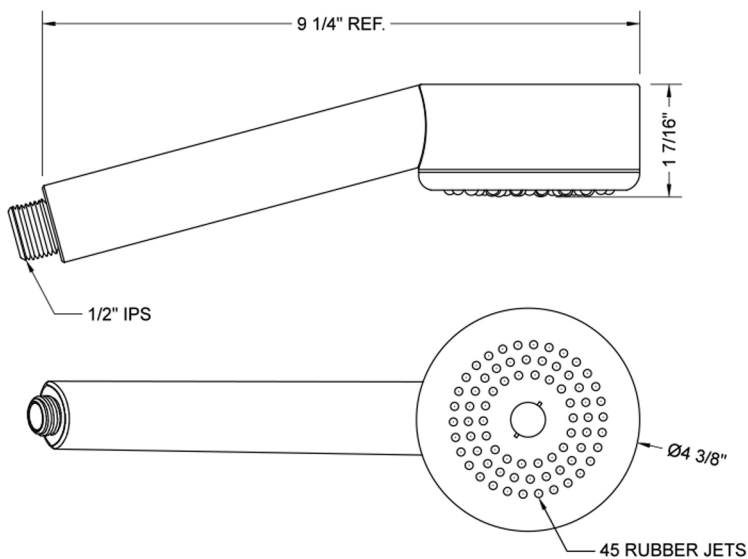

Dinamica II Handshower- 1.75 GPM

Model #: S464-1.75-

FEATURES:

- Single function handshower with 4 3/8" face
- 1/2" IPS Male threads
- Contemporary design
- Available flow rates: 2.5, 2.0, 1.75 & 1.5 GPM
- Not available in AUB, ULB, WH, JACLO=COLOR

AVAILABLE FINISHES:

Polished Chrome (PCH) Satin Nickel (SN)

SPECIFICATION DRAWING:

SPRAY PATTERNS: