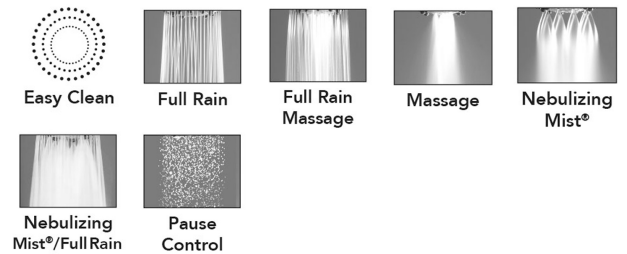

SPRAY PATTERNS:

COMPLIANCES:

Complies with: ASME A112.18.1-2012/CSA B125.1-12