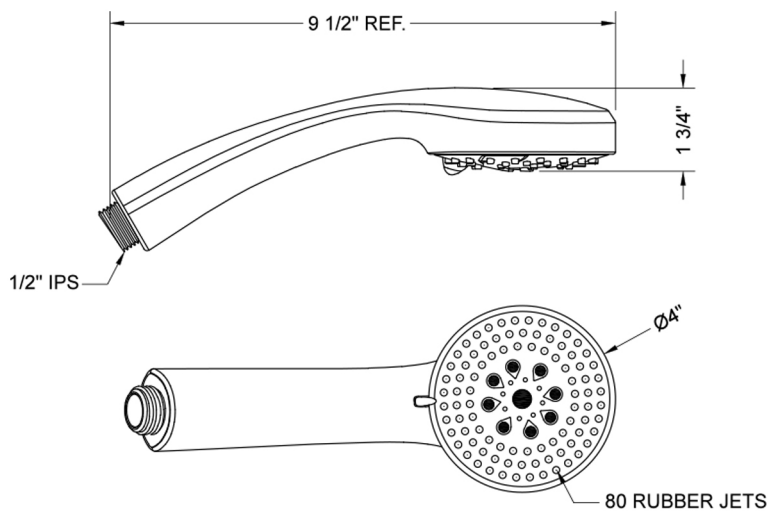

SHOWERALL® 6 Function Handshower with JX7® Technology

Model #: -S465-

FEATURES:

- 6 function handshower with pause control to conserve water
- 4" face
- 1/2" IPS Male threads
- Pause control is not a positive shut-off, must drip per plumbing code
- 2.0 GPM—WaterSense approved
- Available flow rates: 2.5, 2.0, 1.75 & 1.5 GPM
- JX7® Technology
- Available in PCH, SN, PN, PB & MBK

AVAILABLE FINISHES:

Polished Chrome (PCH)   Satin Nickel (SN)   Polished Nickel (PN)
Polished Brass (PB)   Matte Black (MBK)

SPECIFICATION DRAWING:

SPRAY PATTERNS:

COMPLIANCES:

Complies with: ASME A112.18.1-2012/CSA B125.1-12