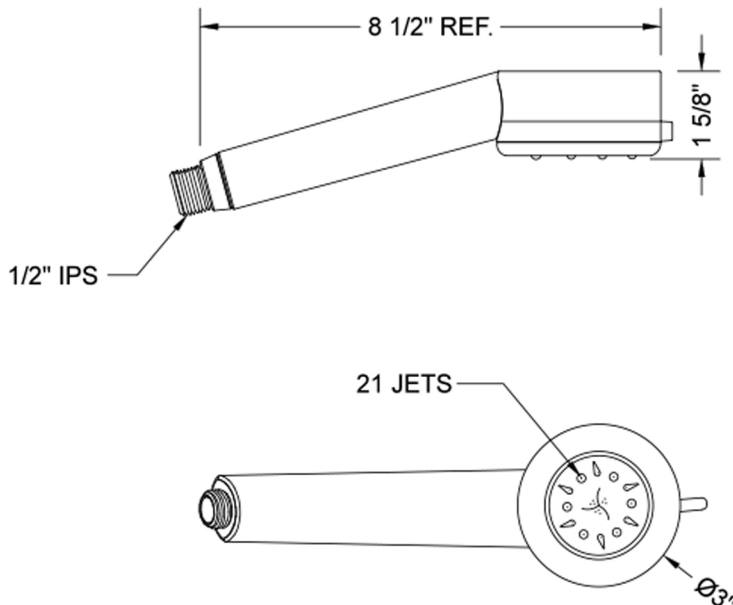

Cylindrica 5 Handshower - 1.5 GPM

Model #: S468-1.5-

FEATURES:

- 5 function handshower with 3" face
- 1/2" IPS Male threads
- Tab on adjusting ring allows for easy adjustment of functions
- Contemporary design
- Available flow rates: 2.5, 2.0, 1.75 & 1.5 GPM
- 2.0 GPM—WaterSense approved
- Not available in AUB, ULB, WH, JACLO=COLOR

SPECIFICATION DRAWING:

SPRAY PATTERNS: