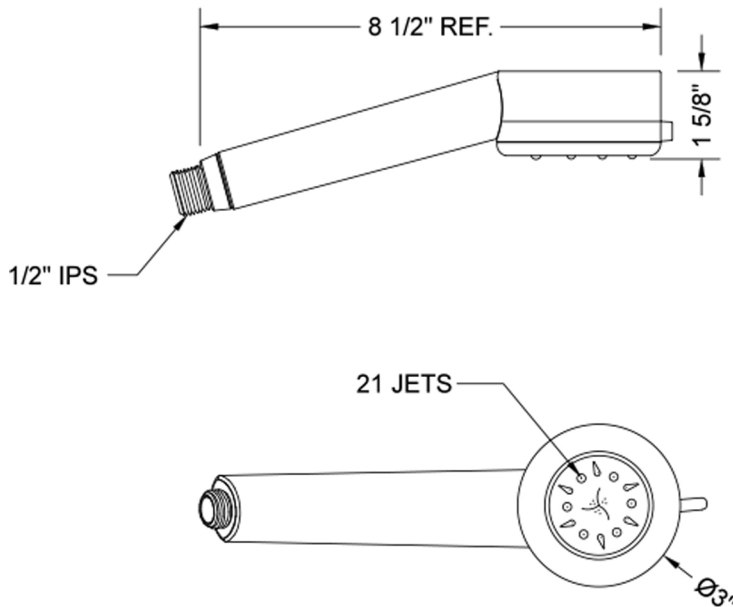

SPECIFICATION DRAWING: