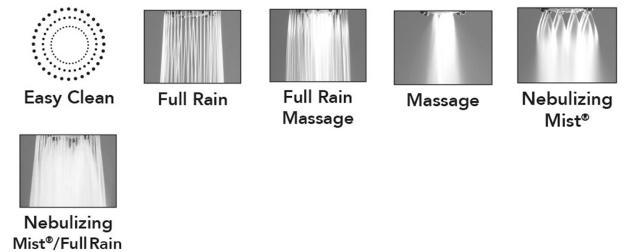

SPRAY PATTERNS:

COMPLIANCES:

Complies with: ASME A112.18.1-2012/CSA B125.1-12