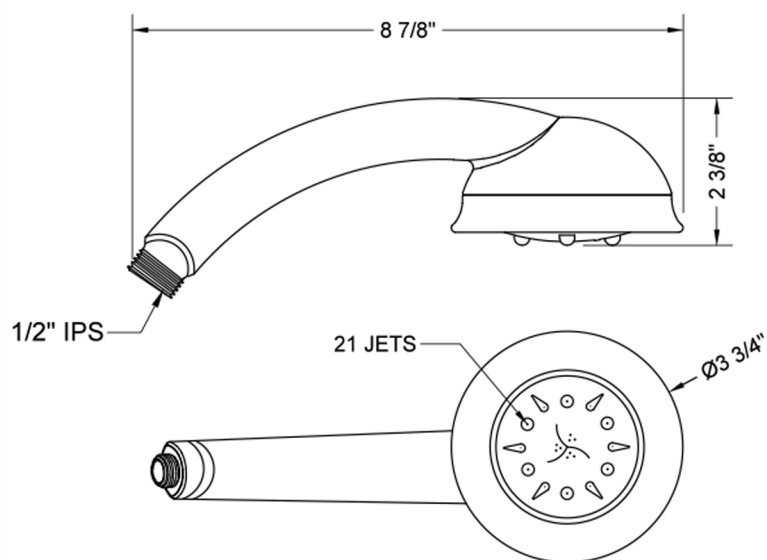

Ambra Handshower- 1.5 GPM

Model #: S488-1.5-

FEATURES:

- 5 function handshower
- 1/2" IPS Male threads
- Light weight
- Comfortable ergonomic design

AVAILABLE FINISHES:

Polished Chrome (PCH)	Satin Chrome (SC)	Bronze Umber (BU)
Satin Nickel (SN)	Pewter (PEW)	Caramel Bronze (CB)
Polished Nickel (PN)	Antique Brass (AB)	Antique Copper (ACU)
Oil-Rubbed Bronze (ORB)	Polished Brass (PB)	Polished Copper (PCU)
Vintage Bronze (VB)	Satin Brass (SB)	Matte Black (MBK)
Satin Gold (SG)	Polished Gold (PG)	Black Nickel (BKN)
Satin Cooper (SCU)		

SPECIFICATION DRAWING:

SPRAY PATTERNS: