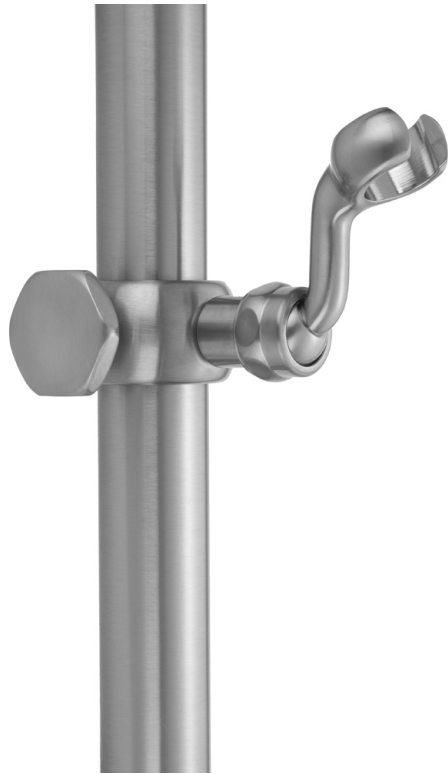

## Hex Grab Bar Fork Handshower Slider

Model #: SL16-

### FEATURES:

- Sliding handshower mount for all luxury grab bars
- All brass construction, fully polished & plated
- Adjustable tilt of handshower bracket allows for use of handshower at desired angle
- ADA compliant lever handles
- Grab Bar Sold Separately
- Slider must be factory installed on grab bar

#### FRONT VIEW