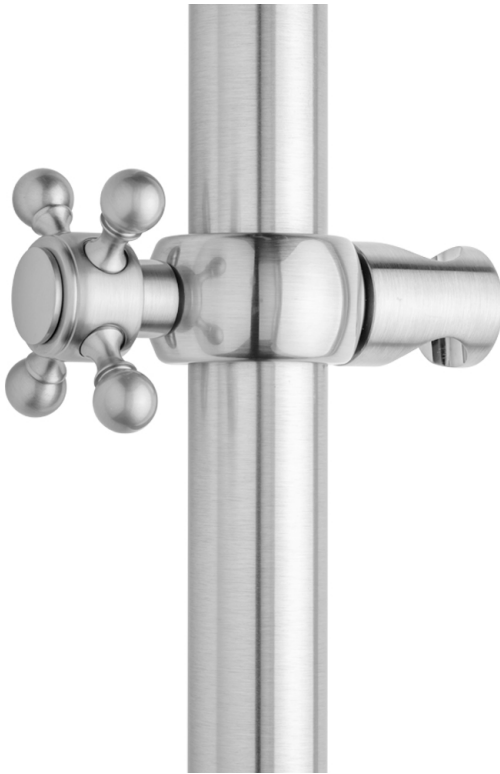

Ball Cross Grab Bar Handshower Slider

Model #: SRSL34-

FEATURES:

- Sliding handshower mount for all luxury grab bars
- All brass construction, fully polished & plated
- Adjustable tilt of handshower bracket allows for use of handshower at desired angle
- For white porcelain button add -P- to model #
- Grab Bar Sold Separately

AVAILABLE FINISHES:

Polished Chrome (PCH)	Satin Chrome (SC)	Bronze Umber (BU)
Satin Nickel (SN)	Pewter (PEW)	Caramel Bronze (CB)
Antique Brass (AB)	Antique Copper (ACU)	Oil-Rubbed Bronze (ORB)
Polished Brass (PB)	Polished Copper (PCU)	Vintage Bronze (VB)
Satin Brass (SB)	Matte Black (MBK)	Satin Gold (SG)
Polished Gold (PG)	Black Nickel (BKN)	White (WH)
Unlacquered Brass (ULB)	Satin Cooper (SCU)	Almond (ALD)
Amber (AMB)	Azure Blue (AZB)	Coral (COR)
Mint Green (GRN)	Stone Grey (GRY)	Lilac (LAC)
Light Blue (LBL)	Limon (LIM)	Plum (PLM)
Pink (PNK)	Red (RED)	Graphite (GPH)
Aged Unlacquered Brass (AUB)		

SPECIFICATION DRAWING:

FRONT VIEW