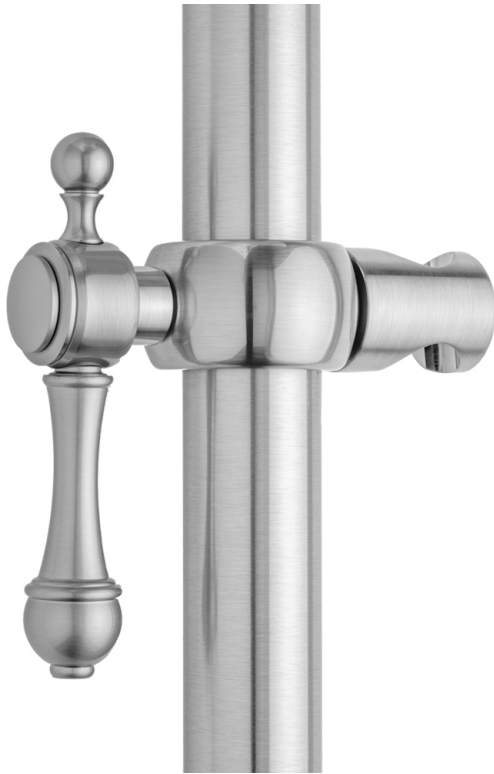

Majesty Grab Bar Handshower Slider

Model #: SRSL92-

FEATURES:

- Sliding handshower mount for all luxury grab bars
- All brass construction, fully polished & plated
- Adjustable tilt of handshower bracket allows for use of handshower at desired angle
- For white porcelain button add -P- to model #
- Grab Bar Sold Separately

AVAILABLE FINISHES:

Polished Chrome (PCH)	Satin Chrome (SC)	Bronze Umber (BU)
Satin Nickel (SN)	Pewter (PEW)	Caramel Bronze (CB)
Polished Nickel (PN)	Antique Brass (AB)	Antique Copper (ACU)
Oil-Rubbed Bronze (ORB)	Polished Brass (PB)	Polished Copper (PCU)
Vintage Bronze (VB)	Satin Brass (SB)	Matte Black (MBK)
Satin Gold (SG)	Polished Gold (PG)	Black Nickel (BKN)
White (WH)	Unlacquered Brass (ULB)	Satin Cooper (SCU)
Almond (ALD)	Amber (AMB)	Azure Blue (AZB)
Coral (COR)	Mint Green (GRN)	Stone Grey (GRY)
Lilac (LAC)	Light Blue (LBL)	Limon (LIM)
Plum (PLM)	Pink (PNK)	Red (RED)
Graphite (GPH)	Aged Unlacquered Brass (AUB)	