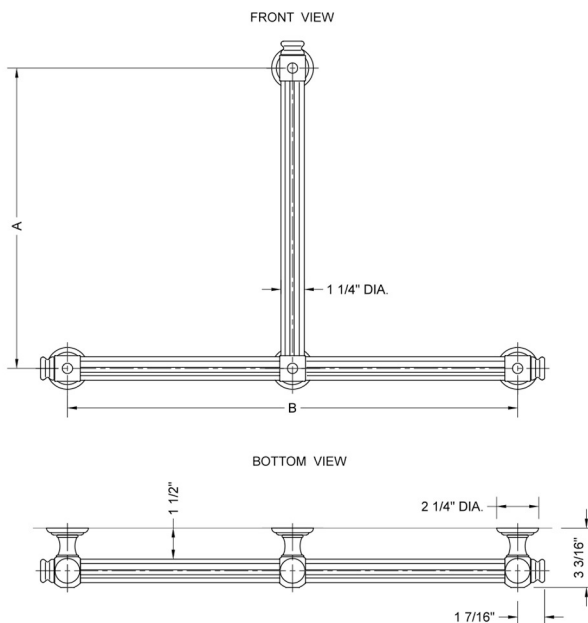

## T61 Reeded with End Caps 24H x 32W T Grab Bar

**Model #: T61-24H-32W-**

### FEATURES:

- ADA compliant when properly installed
- All brass construction, fully polished & plated
- All grab bars can be custom sized. Contact JACLO for pricing & availability
- Optional handshower sliders and toilet paper/wash cloth holders can be added only upon initial order
- Grab bars over 32" REQUIRE a middle post

### SPECIFICATION DRAWING:

BRASS LUXURY GRAB BAR			
PART. #	DESCRIPTION	A H	B W
T61-24H-24W	CENTER TO CENTER	24"	24"
T61-24H-32W	CENTER TO CENTER	24"	32"
T61-32H-24W	CENTER TO CENTER	32"	24"
T61-32H-32W	CENTER TO CENTER	32"	32"