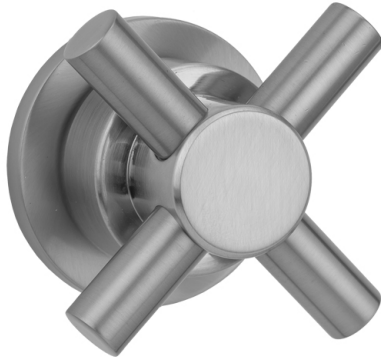

Contempo Cross with Round Escutcheon Trim for Exacto Volume Controls and Diverters (J-VC34 / J-VC12 / J-20682 / J-20686 / J-20687 / J-20688 / J-20689)

Model #: T630-TRIM-

FEATURES:

- All brass construction
- When used with Valve J-20686, J-20687, J-20688 or J-20689: Turning the handle turns the water on and off, controls the volume of the water, and diverts the water
- When used with Valve J-20682: Turning the handle controls the volume of the water and diverts the water
- When used with Valve J-VC12 or J-VC34: Turning the handle controls the volume of the water
- Requires rough valves J-VC34, J-VC12, J-20682, J-20686, J-20688, J-20687, or J-20689
- Lever trim is ADA compliant

AVAILABLE FINISHES:

Polished Chrome (PCH)	Satin Chrome (SC)	Bronze Umber (BU)
Satin Nickel (SN)	Pewter (PEW)	Caramel Bronze (CB)
Polished Nickel (PN)	Antique Brass (AB)	Antique Copper (ACU)
Oil-Rubbed Bronze (ORB)	Polished Brass (PB)	Polished Copper (PCU)
Vintage Bronze (VB)	Satin Brass (SB)	Matte Black (MBK)
Satin Gold (SG)	Polished Gold (PG)	Black Nickel (BKN)
White (WH)	Unlacquered Brass (ULB)	Satin Cooper (SCU)
Almond (ALD)	Amber (AMB)	Azure Blue (AZB)
Coral (COR)	Mint Green (GRN)	Stone Grey (GRY)
Lilac (LAC)	Light Blue (LBL)	Limon (LIM)
Plum (PLM)	Pink (PNK)	Red (RED)
Graphite (GPH)	Aged Unlacquered Brass (AUB)	