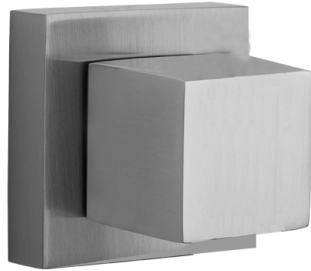

# CUBIX® Cube Trim for Exacto Volume Controls and Diverters (J-VC34 / J-VC12 / J-20682 / J-20686 / J-20688 / J-20687 / J-20689)

**Model #: T673-TRIM-**

## FEATURES:

- All brass construction
- When used with Valve J-20686, J-20687, J-20688, or J-20689: Turning the handle turns the water on and off, controls the volume of the water, and diverts the water
- When used with Valve J-20682: Turning the handle controls the volume of the water and diverts the water
- When used with Valve J-VC12 or J-VC34: Turning the handle controls the volume of the water
- Requires rough valves J-VC34, J-VC12, J-20682, J-20686, J-20688, J-20687, or J-20689
- Lever trim is ADA compliant

## AVAILABLE FINISHES:

Polished Chrome (PCH)	Satin Chrome (SC)	Bronze Umber (BU)
Satin Nickel (SN)	Pewter (PEW)	Caramel Bronze (CB)
Polished Nickel (PN)	Antique Brass (AB)	Antique Copper (ACU)
Oil-Rubbed Bronze (ORB)	Polished Brass (PB)	Polished Copper (PCU)
Vintage Bronze (VB)	Satin Brass (SB)	Matte Black (MBK)
Satin Gold (SG)	Polished Gold (PG)	Black Nickel (BKN)
White (WH)	Unlacquered Brass (ULB)	Satin Cooper (SCU)
Almond (ALD)	Amber (AMB)	Azure Blue (AZB)
Coral (COR)	Mint Green (GRN)	Stone Grey (GRY)
Lilac (LAC)	Light Blue (LBL)	Limon (LIM)
Plum (PLM)	Pink (PNK)	Red (RED)
Graphite (GPH)	Aged Unlacquered Brass (AUB)	