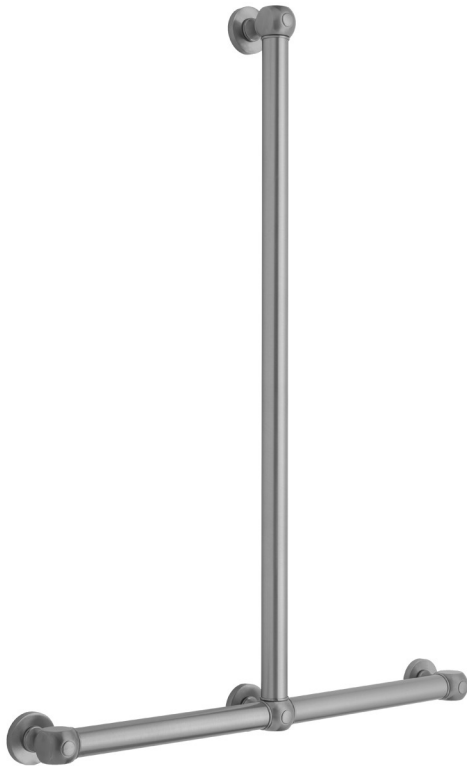

## T70 Smooth Transitional 32H x 24W T Grab Bar

**Model #: T70-32H-24W-**

### FEATURES:

- ADA compliant when properly installed
- All brass construction, fully polished & plated
- All grab bars can be custom sized. Contact JACLO for pricing & availability
- Optional handshower sliders and toilet paper/wash cloth holders can be added only upon initial order
- Grab bars over 32" REQUIRE a middle post

### AVAILABLE FINISHES:

Polished Chrome (PCH)	Satin Chrome (SC)	Bronze Umber (BU)
Satin Nickel (SN)	Pewter (PEW)	Caramel Bronze (CB)
Polished Nickel (PN)	Antique Brass (AB)	Antique Copper (ACU)
Oil-Rubbed Bronze (ORB)	Polished Brass (PB)	Polished Copper (PCU)
Vintage Bronze (VB)	Satin Brass (SB)	Matte Black (MBK)
Satin Gold (SG)	Polished Gold (PG)	Black Nickel (BKN)
White (WH)	Unlacquered Brass (ULB)	Satin Cooper (SCU)
Almond (ALD)	Amber (AMB)	Azure Blue (AZB)
Coral (COR)	Mint Green (GRN)	Stone Grey (GRY)
Lilac (LAC)	Light Blue (LBL)	Limon (LIM)
Plum (PLM)	Pink (PNK)	Red (RED)
Graphite (GPH)	Aged Unlacquered Brass (AUB)	

### SPECIFICATION DRAWING:

BRASS LUXURY GRAB BAR			
PART. #	DESCRIPTION	A H	B W
T70-24H-24W	CENTER TO CENTER	24"	24"
T70-24H-32W	CENTER TO CENTER	24"	32"
T70-32H-24W	CENTER TO CENTER	32"	24"
T70-32H-32W	CENTER TO CENTER	32"	32"