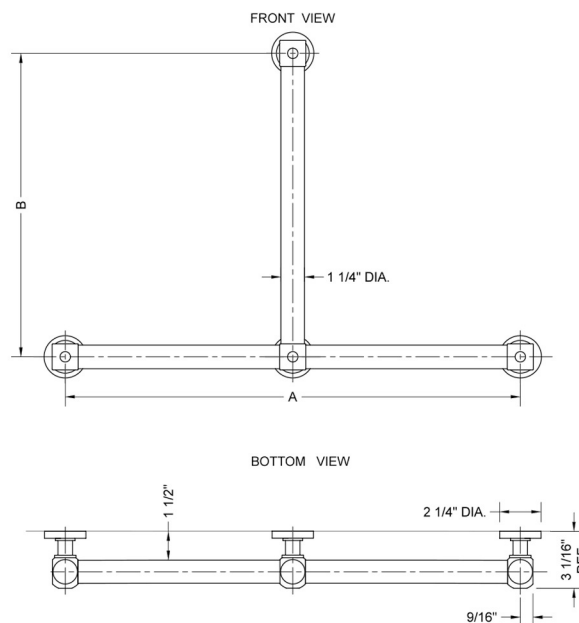

## T70 Smooth Transitional 32H x 24W T Grab Bar

**Model #: T70-32H-24W-**

### FEATURES:

- ADA compliant when properly installed
- All brass construction, fully polished & plated
- All grab bars can be custom sized. Contact JACLO for pricing & availability
- Optional handshower sliders and toilet paper/wash cloth holders can be added only upon initial order
- Grab bars over 32" REQUIRE a middle post

### SPECIFICATION DRAWING:

BRASS LUXURY GRAB BAR			
PART. #	DESCRIPTION	A H	B W
T70-24H-24W	CENTER TO CENTER	24"	24"
T70-24H-32W	CENTER TO CENTER	24"	32"
T70-32H-24W	CENTER TO CENTER	32"	24"
T70-32H-32W	CENTER TO CENTER	32"	32"