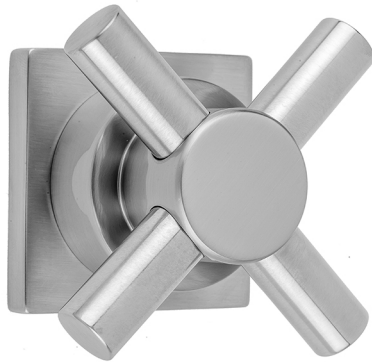

Contempo Cross with Square Escutcheon Trim for Exacto Volume Controls and Diverters (J-VC34 / J-VC12 / J-20682 / J-20686 / J-20687 / J-20688 / J-20689)

Model #: TSQ630-TRIM-

FEATURES:

- All brass construction
- When used with Valve J-20686, J-20687, J-20688, or J-20689: Turning the handle turns the water on and off, controls the volume of the water, and diverts the water
- When used with Valve J-20682: Turning the handle controls the volume of the water and diverts the water
- When used with Valve J-VC12 or J-VC34: Turning the handle controls the volume of the water
- Requires rough valves J-VC34, J-VC12, J-20682, J-20686, J-20688, J-20687, or J-20689
- Lever trim is ADA compliant

AVAILABLE FINISHES:

Polished Chrome (PCH)	Satin Chrome (SC)	Bronze Umber (BU)
Satin Nickel (SN)	Pewter (PEW)	Caramel Bronze (CB)
Polished Nickel (PN)	Antique Brass (AB)	Antique Copper (ACU)
Oil-Rubbed Bronze (ORB)	Polished Brass (PB)	Polished Copper (PCU)
Vintage Bronze (VB)	Satin Brass (SB)	Matte Black (MBK)
Satin Gold (SG)	Polished Gold (PG)	Black Nickel (BKN)
White (WH)	Unlacquered Brass (ULB)	Satin Cooper (SCU)
Almond (ALD)	Amber (AMB)	Azure Blue (AZB)
Coral (COR)	Mint Green (GRN)	Stone Grey (GRY)
Lilac (LAC)	Light Blue (LBL)	Limon (LIM)
Plum (PLM)	Pink (PNK)	Red (RED)
Graphite (GPH)	Aged Unlacquered Brass (AUB)	