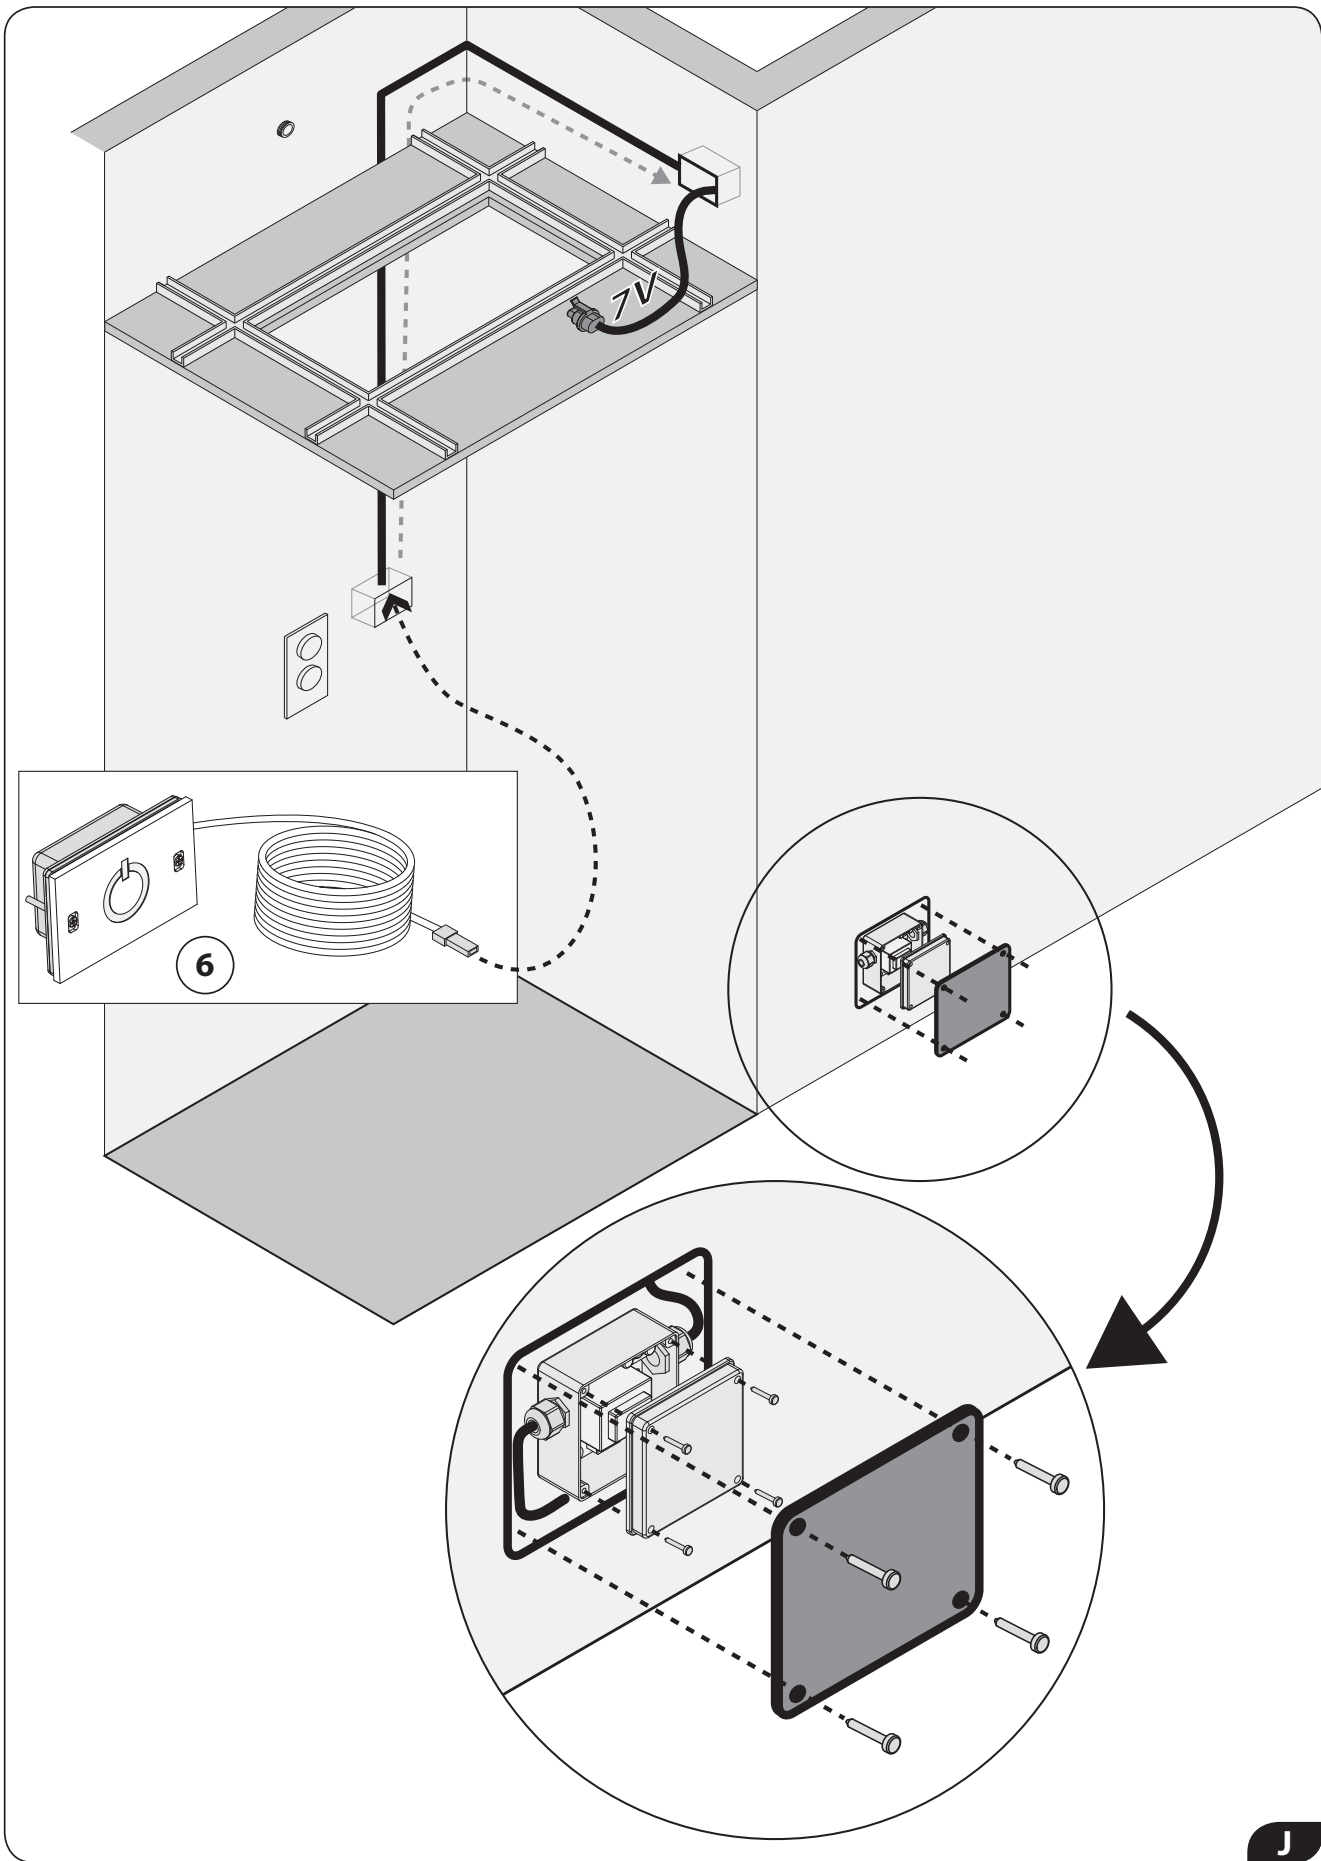

40R-DLCT

4020-DLCT

Parts

1. Stainless steel shower head
2. LED
3. IP66 / IP67 electronic board
4. Quick coupling connector to shower head
5. Recessed enclosure
6. Control keypad with 3m cable (other lengths available on request)
7. Connector with fuse
8. 7V connection cable - 5m long (other lengths available on request)
9. Power supply unit
10. Flexible hose 2 m 1/2"F X 1/2"F
11. False-ceiling plugs
12. Screws
13. Template
14. Adaptor connection 1/2"M x 1/2"M
15. Hex key with grub screws
16. Rubber nozzles (spare)
17. Chrome plate
18. Flexible hose 0,4 m 3/4"F x 3/4"F
19. Seal
20. Flow Regulator

Technical Features

Product	LED	Flow Rates	Product Weight (Kg)
4040-DLCT 40" x 40"	12	min 20 L/min max 30 L/min	40,0
40R-DLCT 40" Diameter	12	min 20 L/min max 30 L/min	34,0
4040-DLCT 40" x 20"	8	min 20 L/min max 30 L/min	18,0

Recommended Set Ups

Installation

H

NO!

OK

7V

110V

J