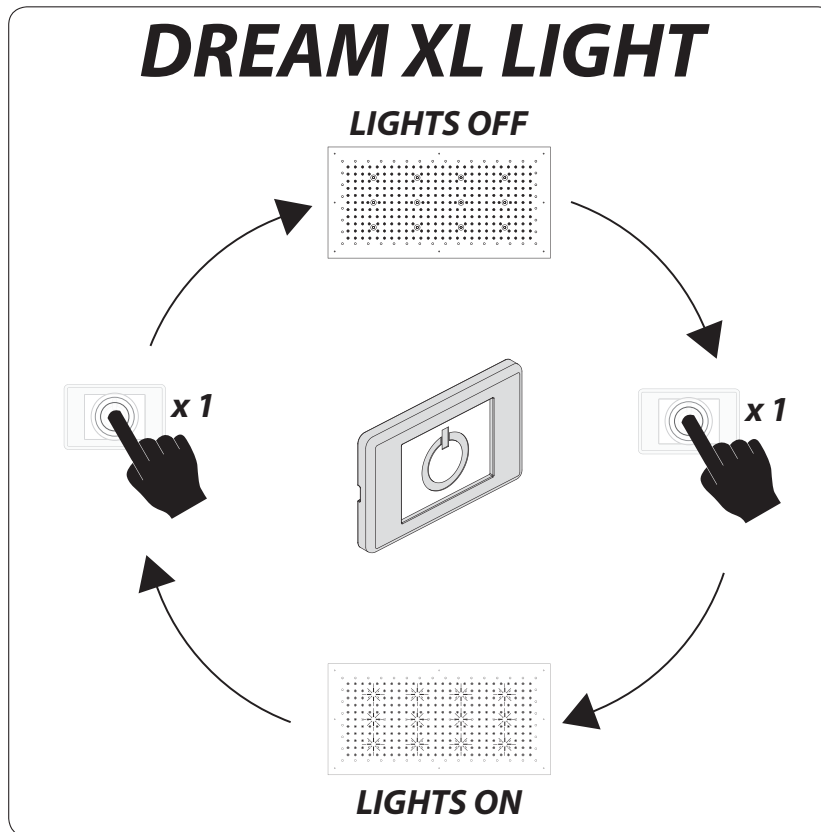

Control Keypad Operations

If no commands are sent to the system, a time-out function automatically shuts the system off after approximately 30 minutes