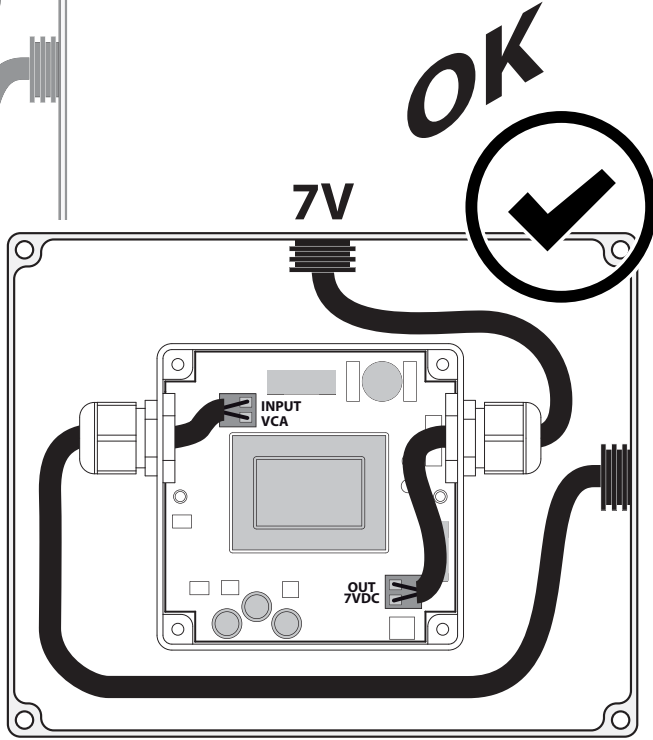

40R-DLCT

4020-DLCT

Parts

1. Stainless steel shower head
2. LED
3. IP66 / IP67 electronic board
4. Quick coupling connector to shower head
5. Recessed enclosure
6. Control keypad with 3m cable (other lengths available on request)
7. Connector with fuse
8. 7V connection cable - 5m long (other lengths available on request)
9. Power supply unit
10. Flexible hose 2 m 1/2"F X 1/2"F
11. False-ceiling plugs
12. Screws
13. Template
14. Adaptor connection 1/2"M x 1/2"M
15. Hex key with grub screws
16. Rubber nozzles (spare)
17. Chrome plate
18. Flexible hose 0,4 m 3/4"F x 3/4"F
19. Seal
20. Flow Regulator

Technical Features

Product	LED	Flow Rates	Product Weight (Kg)
4040-DLCT 40" x 40"	12	min 20 L/min max 30 L/min	40,0
40R-DLCT 40" Diameter	12	min 20 L/min max 30 L/min	34,0
4040-DLCT 40" x 20"	8	min 20 L/min max 30 L/min	18,0

Electrical Equipment

Technical Specifications

Electric connection	110VAC ~ 50/60 Hz - max 20w, class of protection II
Electric cable (supplied by customer)	External cable diameter: max 8.5mm
4040-DLCT	12 low voltage LEDs
40R-DLCT	12 low voltage LEDs
4020-DLCT	12 low voltage LEDs
Safety Transformer	110V ≈ / 7V = 50/60 Hz to be installed outside the safety area (in compliance with standard DIN VDE 0100, part 107 - according to prescription CEI 64/8)
Grade of protection	
Safety mark	
If no commands are sent to the system, a time-out function automatically shuts the system off after approx. 30 minutes.	

Recommended Set Ups

Installation

H

NO!

OK

7V

110V

J