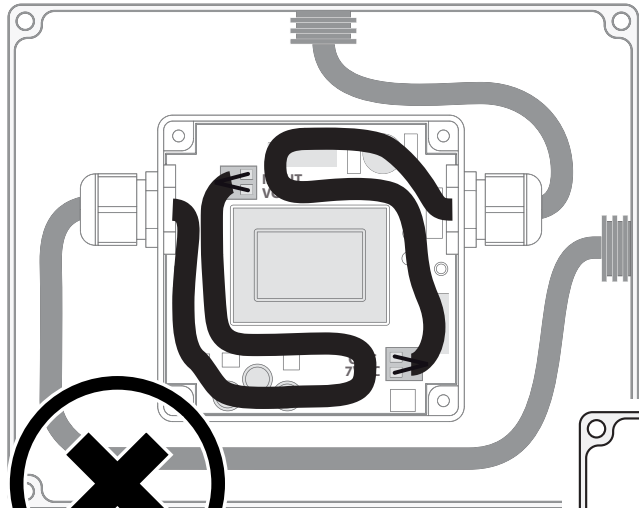

40R-DLCT

4020-DLCT

Parts

1. Stainless steel shower head
2. LED
3. IP66 / IP67 electronic board
4. Quick coupling connector to shower head
5. Recessed enclosure
6. Control keypad with 3m cable (other lengths available on request)
7. Connector with fuse
8. 7V connection cable - 5m long (other lengths available on request)
9. Power supply unit
10. Flexible hose 2 m 1/2"F X 1/2"F
11. False-ceiling plugs
12. Screws
13. Template
14. Adaptor connection 1/2"M x 1/2"M
15. Hex key with grub screws
16. Rubber nozzles (spare)
17. Chrome plate
18. Flexible hose 0,4 m 3/4"F x 3/4"F
19. Seal
20. Flow Regulator

Technical Features

Product	LED	Flow Rates	Product Weight (Kg)
4040-DLCT 40" x 40"	12	min 20 L/min max 30 L/min	40,0
40R-DLCT 40" Diameter	12	min 20 L/min max 30 L/min	34,0
4040-DLCT 40" x 20"	8	min 20 L/min max 30 L/min	18,0

Electrical Equipment

Technical Specifications

Electric connection	110VAC ~ 50/60 Hz - max 20w, class of protection II
Electric cable (supplied by customer)	External cable diameter: max 8.5mm
4040-DLCT	12 low voltage LEDs
40R-DLCT	12 low voltage LEDs
4020-DLCT	12 low voltage LEDs
Safety Transformer	110V ≈ / 7V = 50/60 Hz to be installed outside the safety area (in compliance with standard DIN VDE 0100, part 107 - according to prescription CEI 64/8)
Grade of protection	
Safety mark	
If no commands are sent to the system, a time-out function automatically shuts the system off after approx. 30 minutes.	

Recommended Set Ups

Installation

H

NO!

OK

7V

110V

J