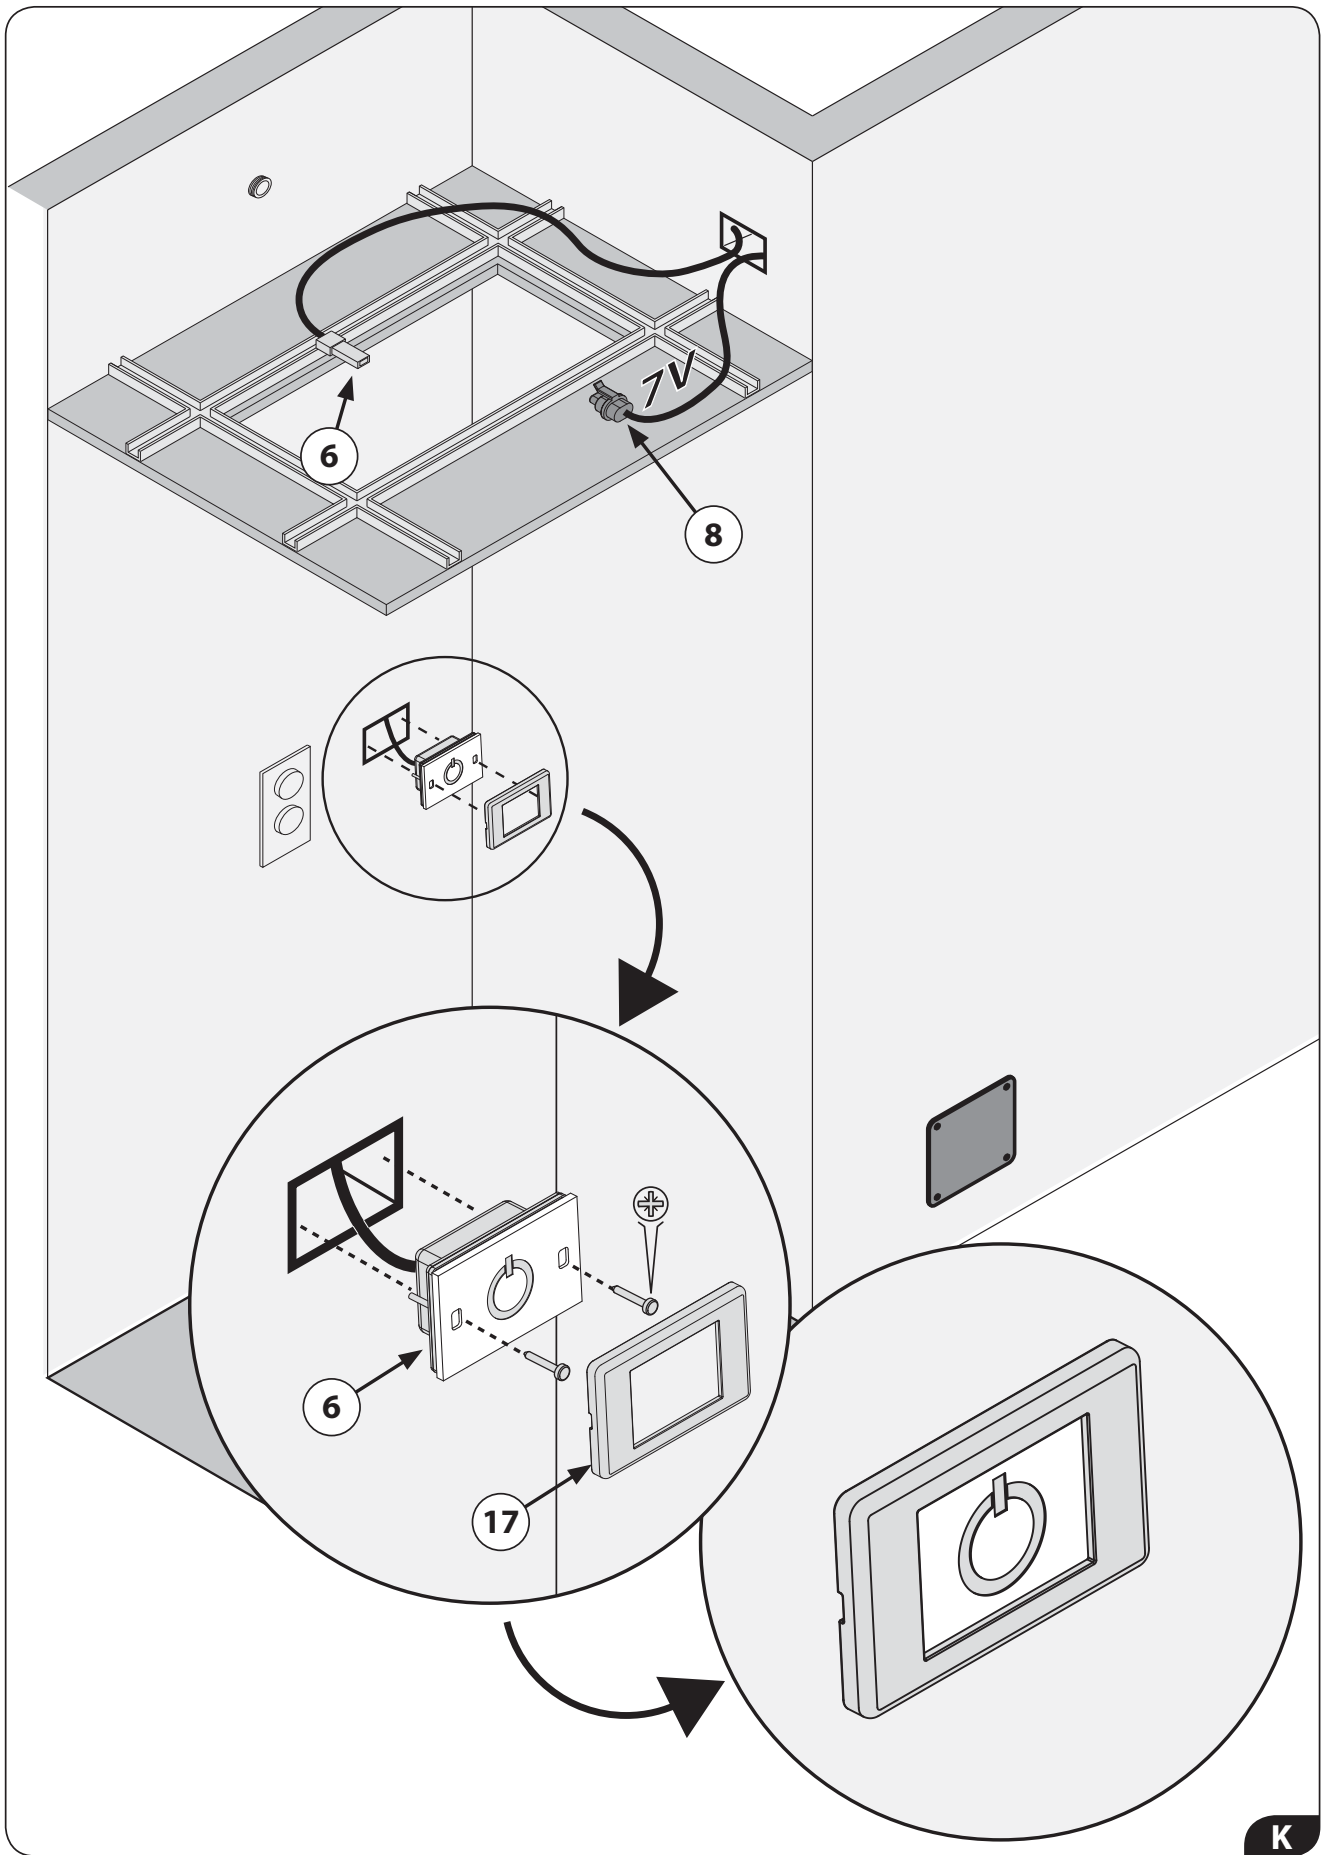

40R-DLCT

4020-DLCT

Parts

1. Stainless steel shower head
2. LED
3. IP66 / IP67 electronic board
4. Quick coupling connector to shower head
5. Recessed enclosure
6. Control keypad with 3m cable (other lengths available on request)
7. Connector with fuse
8. 7V connection cable - 5m long (other lengths available on request)
9. Power supply unit
10. Flexible hose 2 m 1/2"F X 1/2"F
11. False-ceiling plugs
12. Screws
13. Template
14. Adaptor connection 1/2"M x 1/2"M
15. Hex key with grub screws
16. Rubber nozzles (spare)
17. Chrome plate
18. Flexible hose 0,4 m 3/4"F x 3/4"F
19. Seal
20. Flow Regulator

Technical Features

Product	LED	Flow Rates	Product Weight (Kg)
4040-DLCT 40" x 40"	12	min 20 L/min max 30 L/min	40,0
40R-DLCT 40" Diameter	12	min 20 L/min max 30 L/min	34,0
4040-DLCT 40" x 20"	8	min 20 L/min max 30 L/min	18,0

Recommended Set Ups

Installation

H

NO!

OK

7V

110V

J