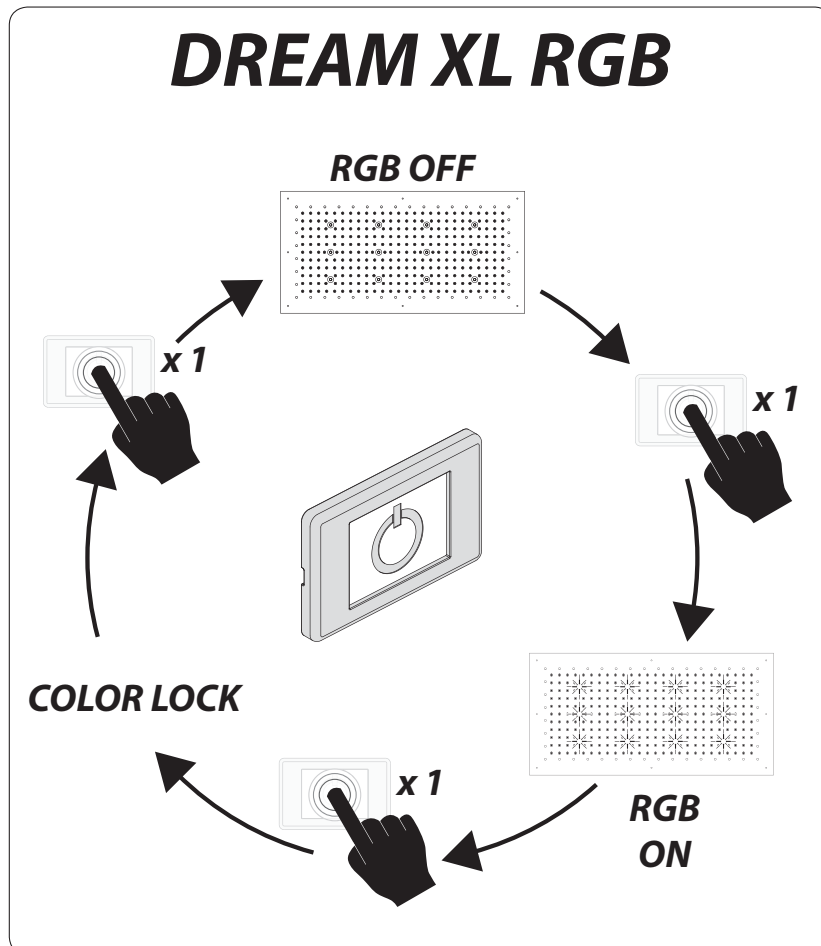

Control Keypad Operations

If no commands are sent to the system, a time-out function automatically shuts the system off after approximately 30 minutes