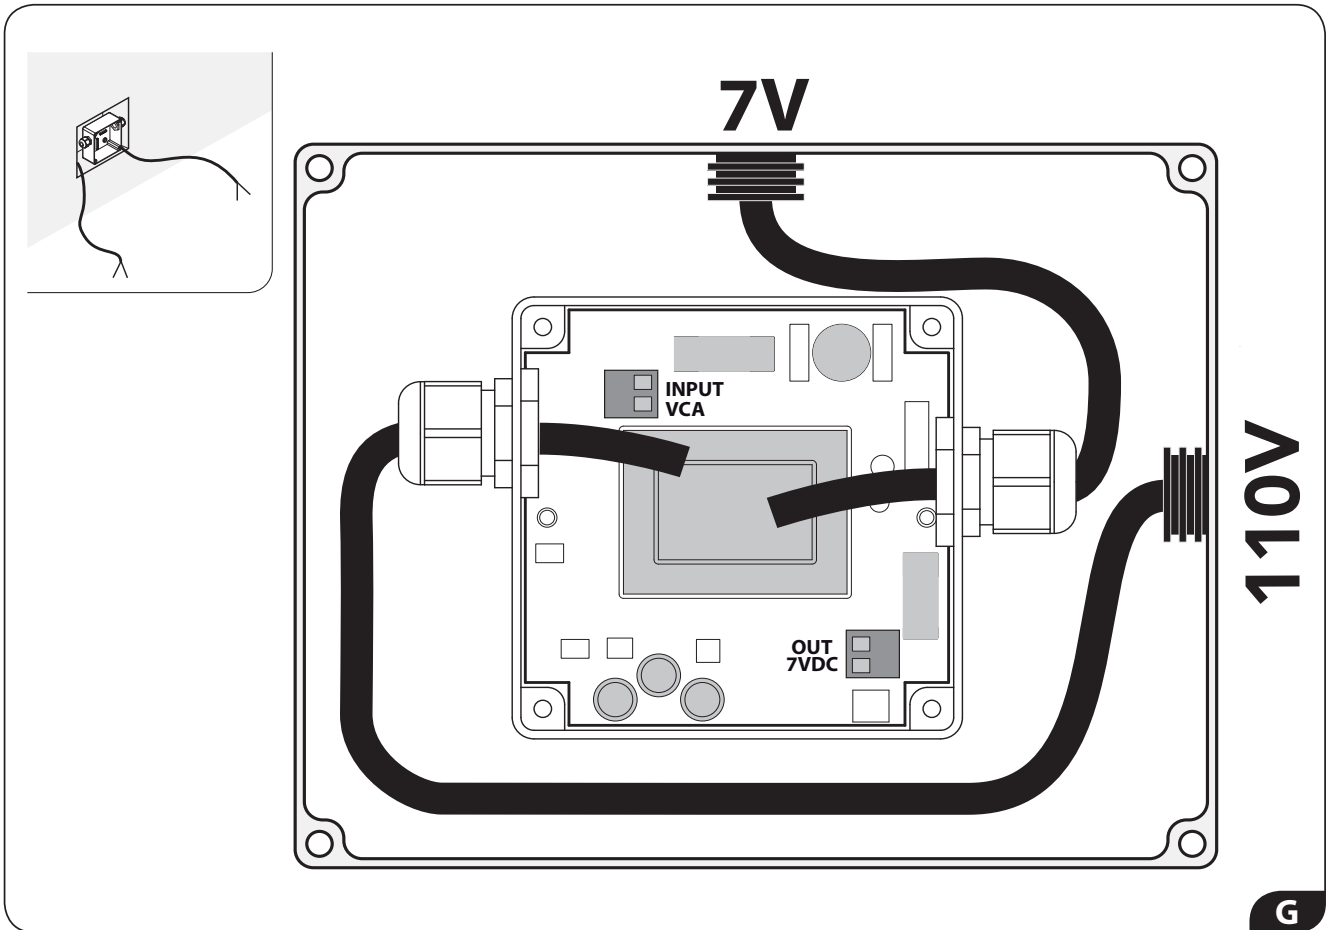

40R-DLCT

4020-DLCT

Parts

1. Stainless steel shower head
2. LED
3. IP66 / IP67 electronic board
4. Quick coupling connector to shower head
5. Recessed enclosure
6. Control keypad with 3m cable (other lengths available on request)
7. Connector with fuse
8. 7V connection cable - 5m long (other lengths available on request)
9. Power supply unit
10. Flexible hose 2 m 1/2"F X 1/2"F
11. False-ceiling plugs
12. Screws
13. Template
14. Adaptor connection 1/2"M x 1/2"M
15. Hex key with grub screws
16. Rubber nozzles (spare)
17. Chrome plate
18. Flexible hose 0,4 m 3/4"F x 3/4"F
19. Seal
20. Flow Regulator

Technical Features

Product	LED	Flow Rates	Product Weight (Kg)
4040-DLCT 40" x 40"	12	min 20 L/min max 30 L/min	40,0
40R-DLCT 40" Diameter	12	min 20 L/min max 30 L/min	34,0
4040-DLCT 40" x 20"	8	min 20 L/min max 30 L/min	18,0

Electrical Equipment

Technical Specifications

Electric connection	110VAC ~ 50/60 Hz - max 20w, class of protection II
Electric cable (supplied by customer)	External cable diameter: max 8.5mm
4040-DLCT	12 low voltage LEDs
40R-DLCT	12 low voltage LEDs
4020-DLCT	12 low voltage LEDs
Safety Transformer	110V ≈ / 7V = 50/60 Hz to be installed outside the safety area (in compliance with standard DIN VDE 0100, part 107 - according to prescription CEI 64/8)
Grade of protection	
Safety mark	
If no commands are sent to the system, a time-out function automatically shuts the system off after approx. 30 minutes.	

Recommended Set Ups

Installation

H

NO!

OK

7V

110V

J