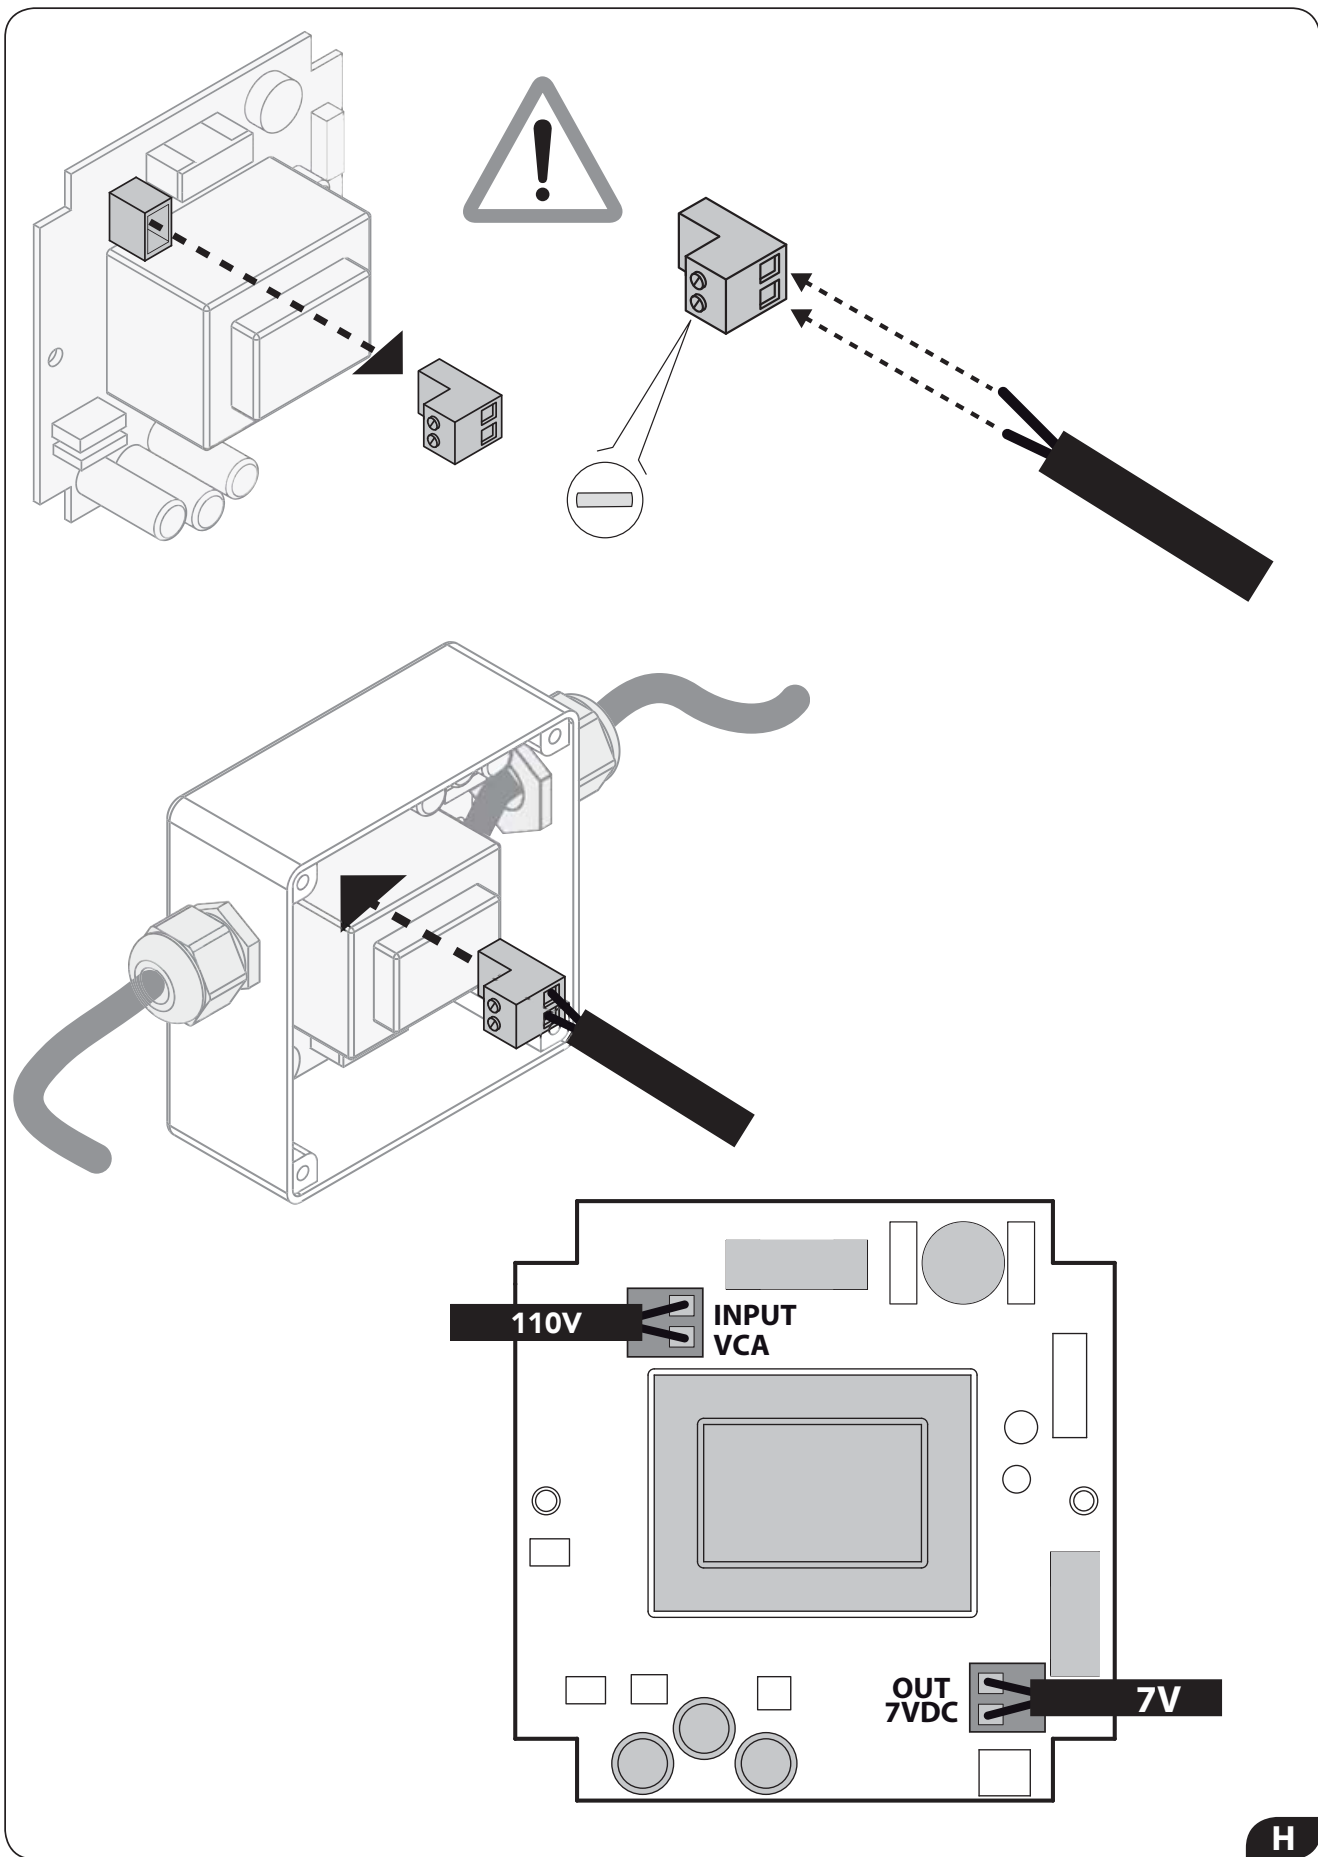

40R-DLCT

4020-DLCT

Parts

1. Stainless steel shower head
2. LED
3. IP66 / IP67 electronic board
4. Quick coupling connector to shower head
5. Recessed enclosure
6. Control keypad with 3m cable (other lengths available on request)
7. Connector with fuse
8. 7V connection cable - 5m long (other lengths available on request)
9. Power supply unit
10. Flexible hose 2 m 1/2"F X 1/2"F
11. False-ceiling plugs
12. Screws
13. Template
14. Adaptor connection 1/2"M x 1/2"M
15. Hex key with grub screws
16. Rubber nozzles (spare)
17. Chrome plate
18. Flexible hose 0,4 m 3/4"F x 3/4"F
19. Seal
20. Flow Regulator

Technical Features

Product	LED	Flow Rates	Product Weight (Kg)
4040-DLCT 40" x 40"	12	min 20 L/min max 30 L/min	40,0
40R-DLCT 40" Diameter	12	min 20 L/min max 30 L/min	34,0
4040-DLCT 40" x 20"	8	min 20 L/min max 30 L/min	18,0

Electrical Equipment

Technical Specifications

Electric connection	110VAC ~ 50/60 Hz - max 20w, class of protection II
Electric cable (supplied by customer)	External cable diameter: max 8.5mm
4040-DLCT	12 low voltage LEDs
40R-DLCT	12 low voltage LEDs
4020-DLCT	12 low voltage LEDs
Safety Transformer	110V ≈ / 7V = 50/60 Hz to be installed outside the safety area (in compliance with standard DIN VDE 0100, part 107 - according to prescription CEI 64/8)
Grade of protection	
Safety mark	
If no commands are sent to the system, a time-out function automatically shuts the system off after approx. 30 minutes.	

Recommended Set Ups

Installation

H

NO!

OK

7V

110V

J