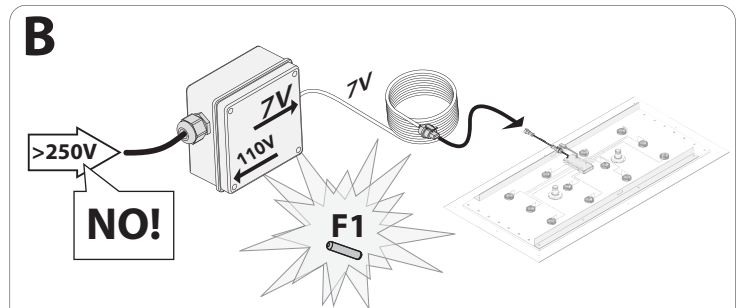

40R-DLCT

4020-DLCT

Parts

1. Stainless steel shower head
2. LED
3. IP66 / IP67 electronic board
4. Quick coupling connector to shower head
5. Recessed enclosure
6. Control keypad with 3m cable (other lengths available on request)
7. Connector with fuse
8. 7V connection cable - 5m long (other lengths available on request)
9. Power supply unit
10. Flexible hose 2 m 1/2"F X 1/2"F
11. False-ceiling plugs
12. Screws
13. Template
14. Adaptor connection 1/2"M x 1/2"M
15. Hex key with grub screws
16. Rubber nozzles (spare)
17. Chrome plate
18. Flexible hose 0,4 m 3/4"F x 3/4"F
19. Seal
20. Flow Regulator

Electrical Equipment

Technical Specifications

Electric connection	110VAC ~ 50/60 Hz - max 20w, class of protection II
Electric cable (supplied by customer)	External cable diameter: max 8.5mm
4040-DLCT	12 low voltage LEDs
40R-DLCT	12 low voltage LEDs
4020-DLCT	12 low voltage LEDs
Safety Transformer	110V ≈ / 7V = 50/60 Hz to be installed outside the safety area (in compliance with standard DIN VDE 0100, part 107 - according to prescription CEI 64/8)
Grade of protection	
Safety mark	
If no commands are sent to the system, a time-out function automatically shuts the system off after approx. 30 minutes.	

Recommended Set Ups

Installation

H

K

Control Keypad Operations

If no commands are sent to the system, a time-out function automatically shuts the system off after approximately 30 minutes

To learn more about JACLO's warranty, please visit [**jaclo.com**](http://jaclo.com)