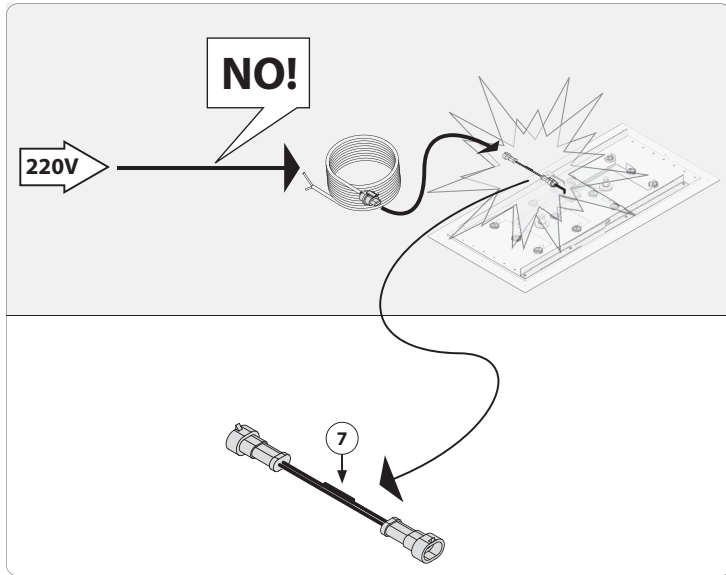

40R-DLCT

4020-DLCT

Parts

1. Stainless steel shower head
2. LED
3. IP66 / IP67 electronic board
4. Quick coupling connector to shower head
5. Recessed enclosure
6. Control keypad with 3m cable (other lengths available on request)
7. Connector with fuse
8. 7V connection cable - 5m long (other lengths available on request)
9. Power supply unit
10. Flexible hose 2 m 1/2"F X 1/2"F
11. False-ceiling plugs
12. Screws
13. Template
14. Adaptor connection 1/2"M x 1/2"M
15. Hex key with grub screws
16. Rubber nozzles (spare)
17. Chrome plate
18. Flexible hose 0,4 m 3/4"F x 3/4"F
19. Seal
20. Flow Regulator

Electrical Equipment

Technical Specifications

Electric connection	110VAC ~ 50/60 Hz - max 20w, class of protection II
Electric cable (supplied by customer)	External cable diameter: max 8.5mm
4040-DLCT	12 low voltage LEDs
40R-DLCT	12 low voltage LEDs
4020-DLCT	12 low voltage LEDs
Safety Transformer	110V ≈ / 7V = 50/60 Hz to be installed outside the safety area (in compliance with standard DIN VDE 0100, part 107 - according to prescription CEI 64/8)
Grade of protection	
Safety mark	
If no commands are sent to the system, a time-out function automatically shuts the system off after approx. 30 minutes.	

Recommended Set Ups

Installation

H

K

Control Keypad Operations

If no commands are sent to the system, a time-out function automatically shuts the system off after approximately 30 minutes

To learn more about JACLO's warranty, please visit [**jaclo.com**](http://jaclo.com)