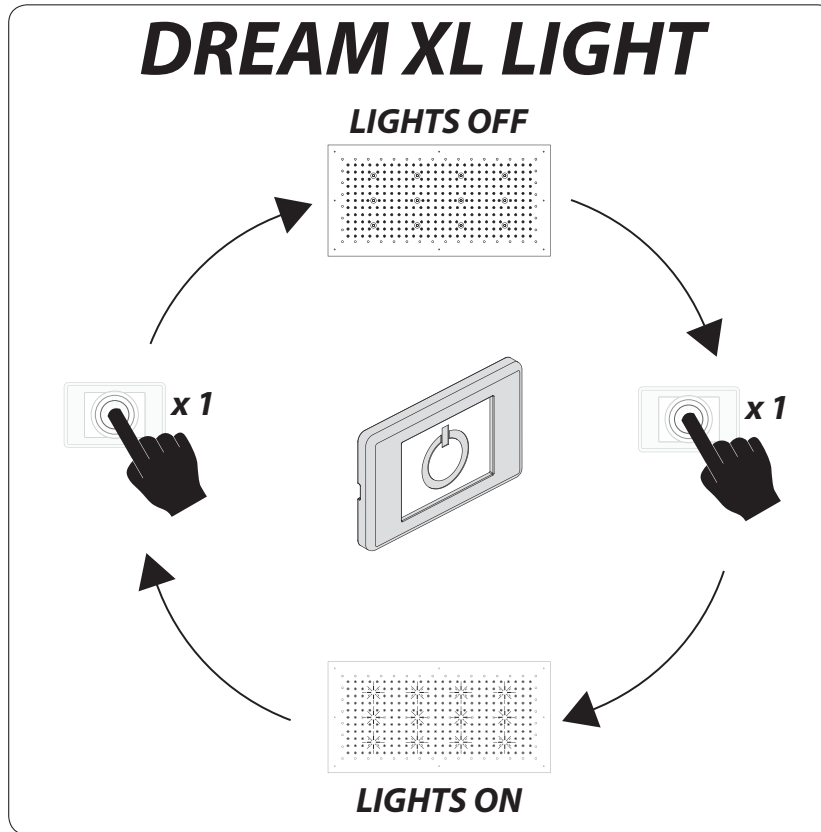

40R-DLCT

4020-DLCT

Parts

1. Stainless steel shower head
2. LED
3. IP66 / IP67 electronic board
4. Quick coupling connector to shower head
5. Recessed enclosure
6. Control keypad with 3m cable (other lengths available on request)
7. Connector with fuse
8. 7V connection cable - 5m long (other lengths available on request)
9. Power supply unit
10. Flexible hose 2 m 1/2"F X 1/2"F
11. False-ceiling plugs
12. Screws
13. Template
14. Adaptor connection 1/2"M x 1/2"M
15. Hex key with grub screws
16. Rubber nozzles (spare)
17. Chrome plate
18. Flexible hose 0,4 m 3/4"F x 3/4"F
19. Seal
20. Flow Regulator

Recommended Set Ups

Installation

H

K

Control Keypad Operations

If no commands are sent to the system, a time-out function automatically shuts the system off after approximately 30 minutes

To learn more about JACLO's warranty, please visit [**jaclo.com**](http://jaclo.com)