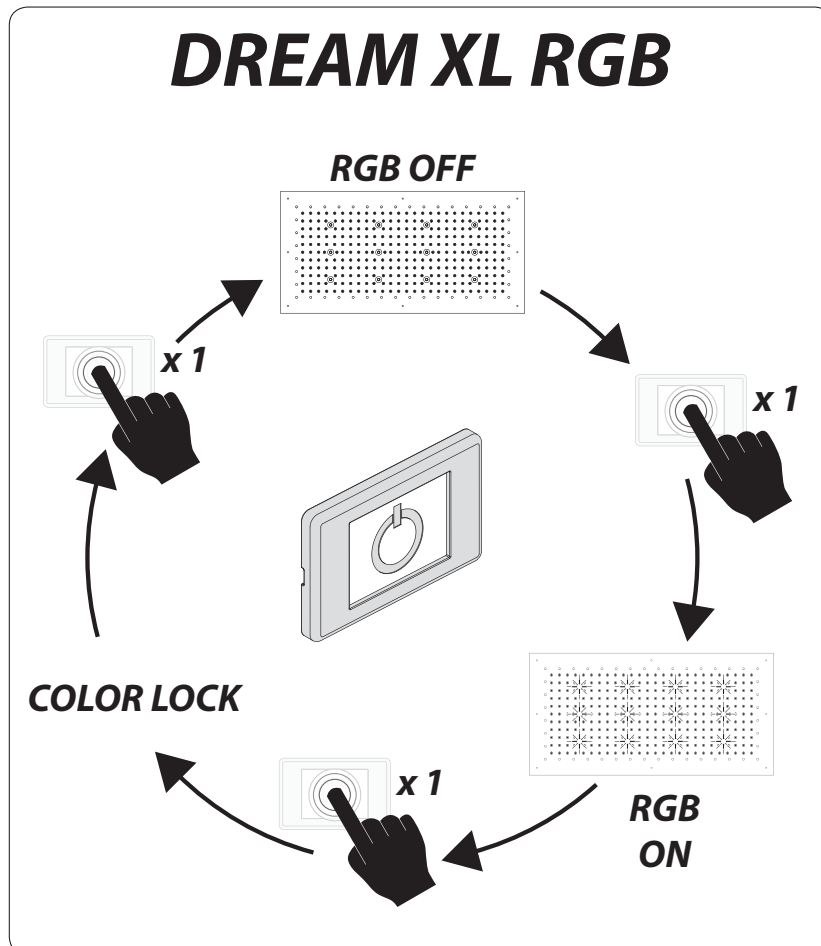

40R-DLCT

4020-DLCT

Parts

1. Stainless steel shower head
2. LED
3. IP66 / IP67 electronic board
4. Quick coupling connector to shower head
5. Recessed enclosure
6. Control keypad with 3m cable (other lengths available on request)
7. Connector with fuse
8. 7V connection cable - 5m long (other lengths available on request)
9. Power supply unit
10. Flexible hose 2 m 1/2"F X 1/2"F
11. False-ceiling plugs
12. Screws
13. Template
14. Adaptor connection 1/2"M x 1/2"M
15. Hex key with grub screws
16. Rubber nozzles (spare)
17. Chrome plate
18. Flexible hose 0,4 m 3/4"F x 3/4"F
19. Seal
20. Flow Regulator

Technical Features

Product	LED	Flow Rates	Product Weight (Kg)
4040-DLCT 40" x 40"	12	min 20 L/min max 30 L/min	40,0
40R-DLCT 40" Diameter	12	min 20 L/min max 30 L/min	34,0
4040-DLCT 40" x 20"	8	min 20 L/min max 30 L/min	18,0

Recommended Set Ups

Installation

H

K

Control Keypad Operations

If no commands are sent to the system, a time-out function automatically shuts the system off after approximately 30 minutes

To learn more about JACLO's warranty, please visit [**jaclo.com**](http://jaclo.com)