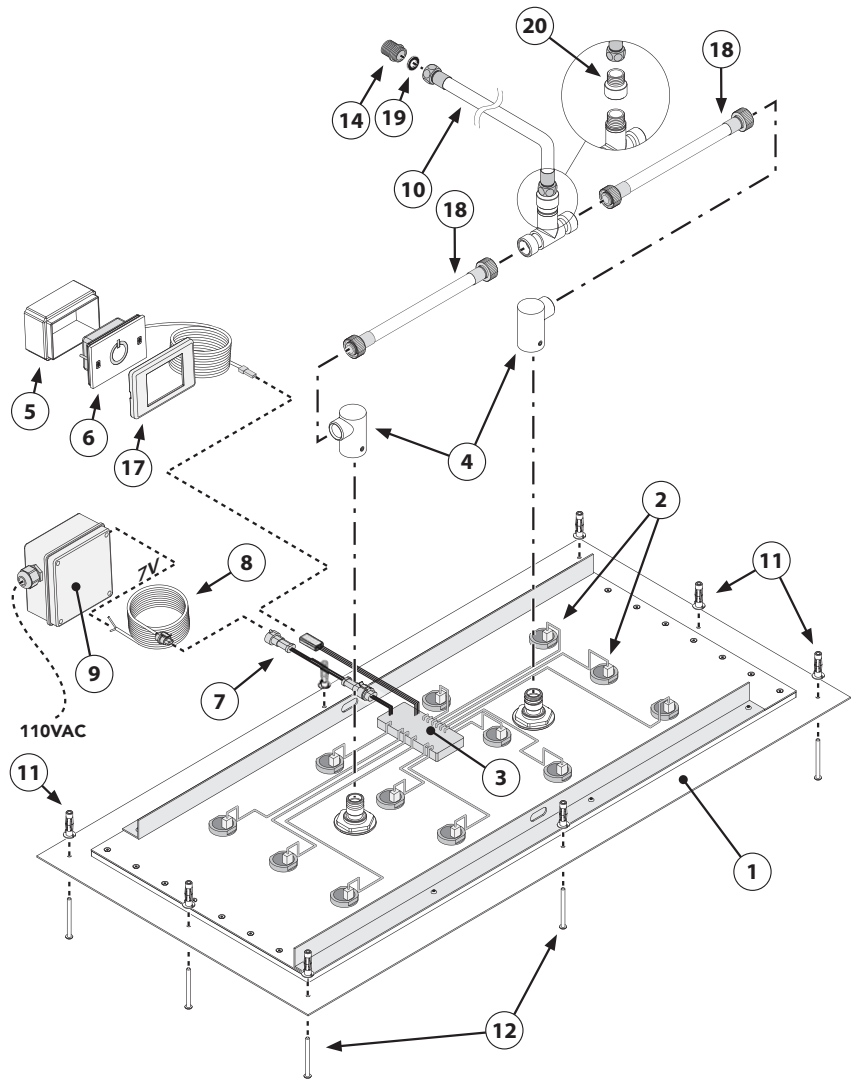

INSTALLATION INSTRUCTIONS

Flat Dream Light Chromatherapy Water Feature Rain Canopy

Part #'s: 4040-DLCT, 40R-DLCT, 4020-DLCT

JACLO®

Confidence from start to finish.®

Read
carefully

Wear
protective gloves

4040-DLCT

40R-DLCT

4020-DLCT

Parts

1. Stainless steel shower head
2. LED
3. IP66 / IP67 electronic board
4. Quick coupling connector to shower head
5. Recessed enclosure
6. Control keypad with 3m cable (other lengths available on request)
7. Connector with fuse
8. 7V connection cable - 5m long (other lengths available on request)
9. Power supply unit
10. Flexible hose 2 m 1/2"F X 1/2"F
11. False-ceiling plugs
12. Screws
13. Template
14. Adaptor connection 1/2"M x 1/2"M
15. Hex key with grub screws
16. Rubber nozzles (spare)
17. Chrome plate
18. Flexible hose 0,4 m 3/4"F x 3/4"F
19. Seal
20. Flow Regulator

Technical Features

Product	LED	Flow Rates	Product Weight (Kg)
4040-DLCT 40" x 40"	12	min 20 L/min max 30 L/min	40,0
40R-DLCT 40" Diameter	12	min 20 L/min max 30 L/min	34,0
4040-DLCT 40" x 20"	8	min 20 L/min max 30 L/min	18,0

Electrical Equipment

Technical Specifications

Electric connection	110VAC ~ 50/60 Hz - max 20w, class of protection II
Electric cable (supplied by customer)	External cable diameter: max 8.5mm
4040-DLCT	12 low voltage LEDs
40R-DLCT	12 low voltage LEDs
4020-DLCT	12 low voltage LEDs
Safety Transformer	110V ≈ / 7V = 50/60 Hz to be installed outside the safety area (in compliance with standard DIN VDE 0100, part 107 - according to prescription CEI 64/8)
Grade of protection	
Safety mark	
If no commands are sent to the system, a time-out function automatically shuts the system off after approx. 30 minutes.	