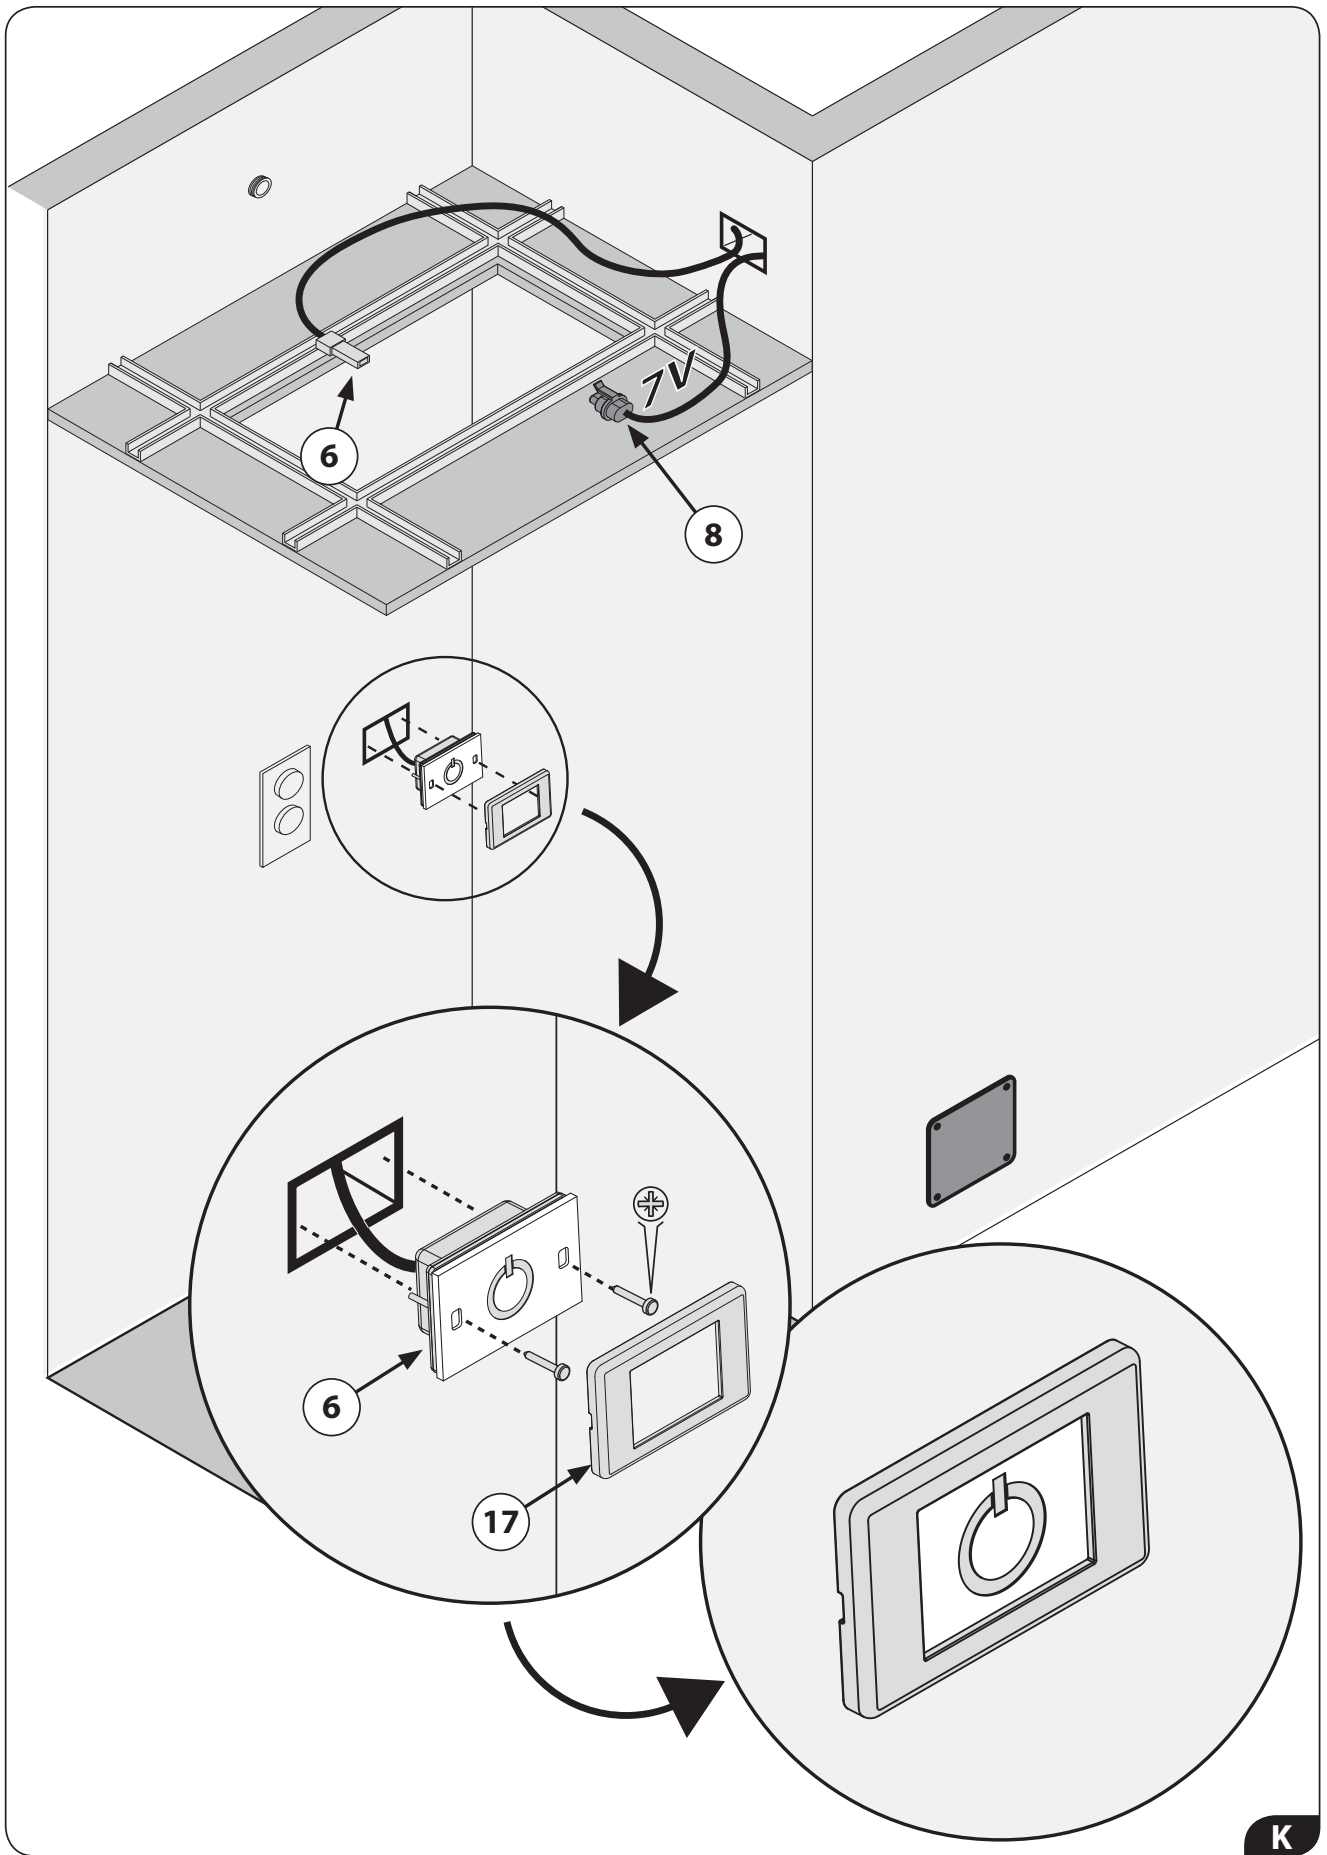

40R-DLCT

4020-DLCT

Parts

1. Stainless steel shower head
2. LED
3. IP66 / IP67 electronic board
4. Quick coupling connector to shower head
5. Recessed enclosure
6. Control keypad with 3m cable (other lengths available on request)
7. Connector with fuse
8. 7V connection cable - 5m long (other lengths available on request)
9. Power supply unit
10. Flexible hose 2 m 1/2"F X 1/2"F
11. False-ceiling plugs
12. Screws
13. Template
14. Adaptor connection 1/2"M x 1/2"M
15. Hex key with grub screws
16. Rubber nozzles (spare)
17. Chrome plate
18. Flexible hose 0,4 m 3/4"F x 3/4"F
19. Seal
20. Flow Regulator

Technical Features

Product	LED	Flow Rates	Product Weight (Kg)
4040-DLCT 40" x 40"	12	min 20 L/min max 30 L/min	40,0
40R-DLCT 40" Diameter	12	min 20 L/min max 30 L/min	34,0
4040-DLCT 40" x 20"	8	min 20 L/min max 30 L/min	18,0

Recommended Set Ups

Installation

E

H

N

N1

N2

**Control Keypad
Operations**