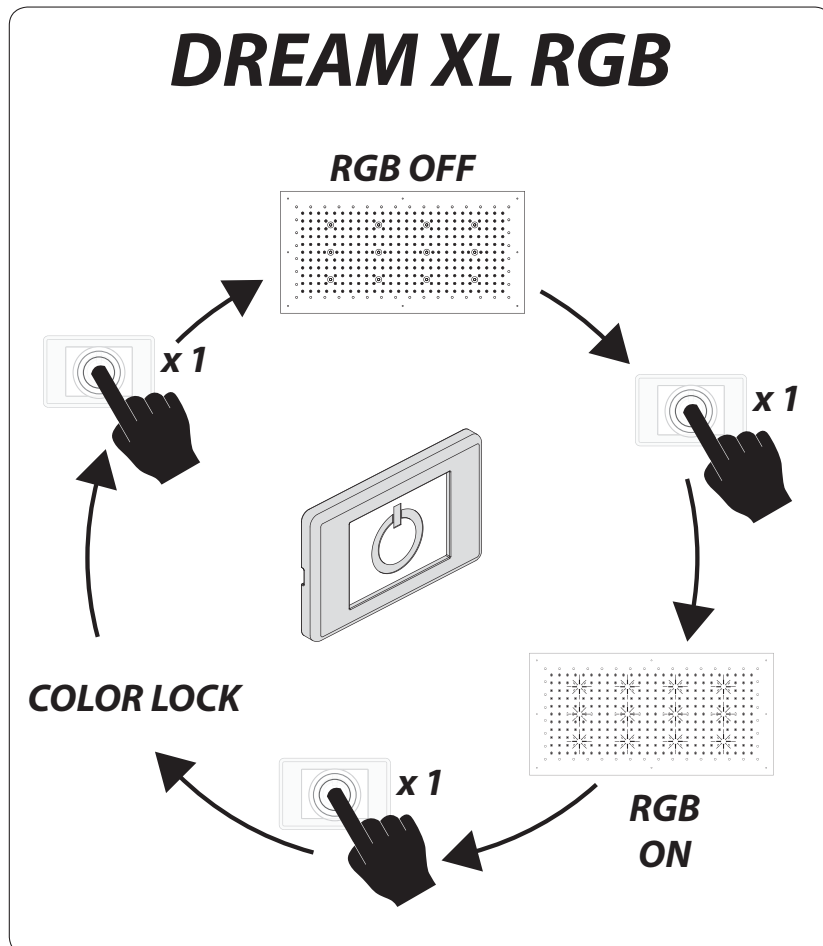

40R-DLCT

4020-DLCT

Parts

1. Stainless steel shower head
2. LED
3. IP66 / IP67 electronic board
4. Quick coupling connector to shower head
5. Recessed enclosure
6. Control keypad with 3m cable (other lengths available on request)
7. Connector with fuse
8. 7V connection cable - 5m long (other lengths available on request)
9. Power supply unit
10. Flexible hose 2 m 1/2"F X 1/2"F
11. False-ceiling plugs
12. Screws
13. Template
14. Adaptor connection 1/2"M x 1/2"M
15. Hex key with grub screws
16. Rubber nozzles (spare)
17. Chrome plate
18. Flexible hose 0,4 m 3/4"F x 3/4"F
19. Seal
20. Flow Regulator

Technical Features

Product	LED	Flow Rates	Product Weight (Kg)
4040-DLCT 40" x 40"	12	min 20 L/min max 30 L/min	40,0
40R-DLCT 40" Diameter	12	min 20 L/min max 30 L/min	34,0
4040-DLCT 40" x 20"	8	min 20 L/min max 30 L/min	18,0

Recommended Set Ups

Installation

E

H

N

N1

N2

**Control Keypad
Operations**