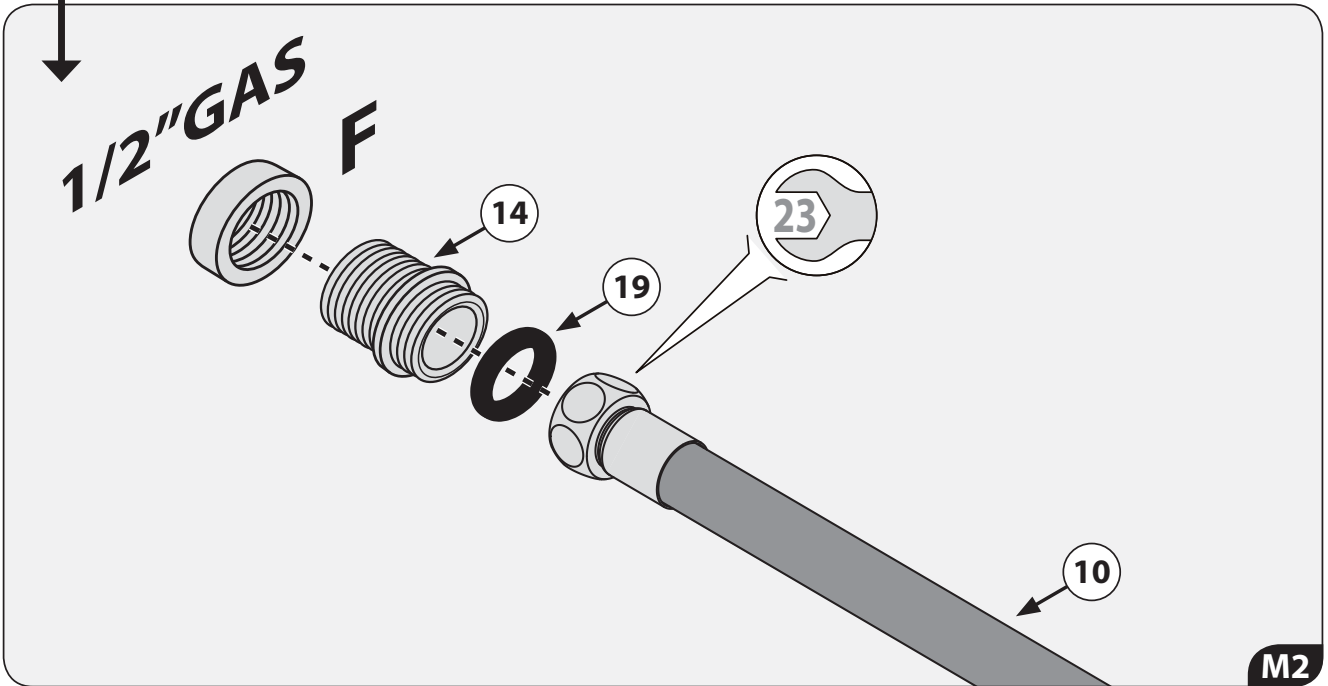

40R-DLCT

4020-DLCT

Parts

1. Stainless steel shower head
2. LED
3. IP66 / IP67 electronic board
4. Quick coupling connector to shower head
5. Recessed enclosure
6. Control keypad with 3m cable (other lengths available on request)
7. Connector with fuse
8. 7V connection cable - 5m long (other lengths available on request)
9. Power supply unit
10. Flexible hose 2 m 1/2"F X 1/2"F
11. False-ceiling plugs
12. Screws
13. Template
14. Adaptor connection 1/2"M x 1/2"M
15. Hex key with grub screws
16. Rubber nozzles (spare)
17. Chrome plate
18. Flexible hose 0,4 m 3/4"F x 3/4"F
19. Seal
20. Flow Regulator

Technical Features

Product	LED	Flow Rates	Product Weight (Kg)
4040-DLCT 40" x 40"	12	min 20 L/min max 30 L/min	40,0
40R-DLCT 40" Diameter	12	min 20 L/min max 30 L/min	34,0
4040-DLCT 40" x 20"	8	min 20 L/min max 30 L/min	18,0

Electrical Equipment

Technical Specifications

Electric connection	110VAC ~ 50/60 Hz - max 20w, class of protection II
Electric cable (supplied by customer)	External cable diameter: max 8.5mm
4040-DLCT	12 low voltage LEDs
40R-DLCT	12 low voltage LEDs
4020-DLCT	12 low voltage LEDs
Safety Transformer	110V ≈ / 7V = 50/60 Hz to be installed outside the safety area (in compliance with standard DIN VDE 0100, part 107 - according to prescription CEI 64/8)
Grade of protection	
Safety mark	
If no commands are sent to the system, a time-out function automatically shuts the system off after approx. 30 minutes.	

Recommended Set Ups

Installation

E

H

N

N1

N2

**Control Keypad
Operations**