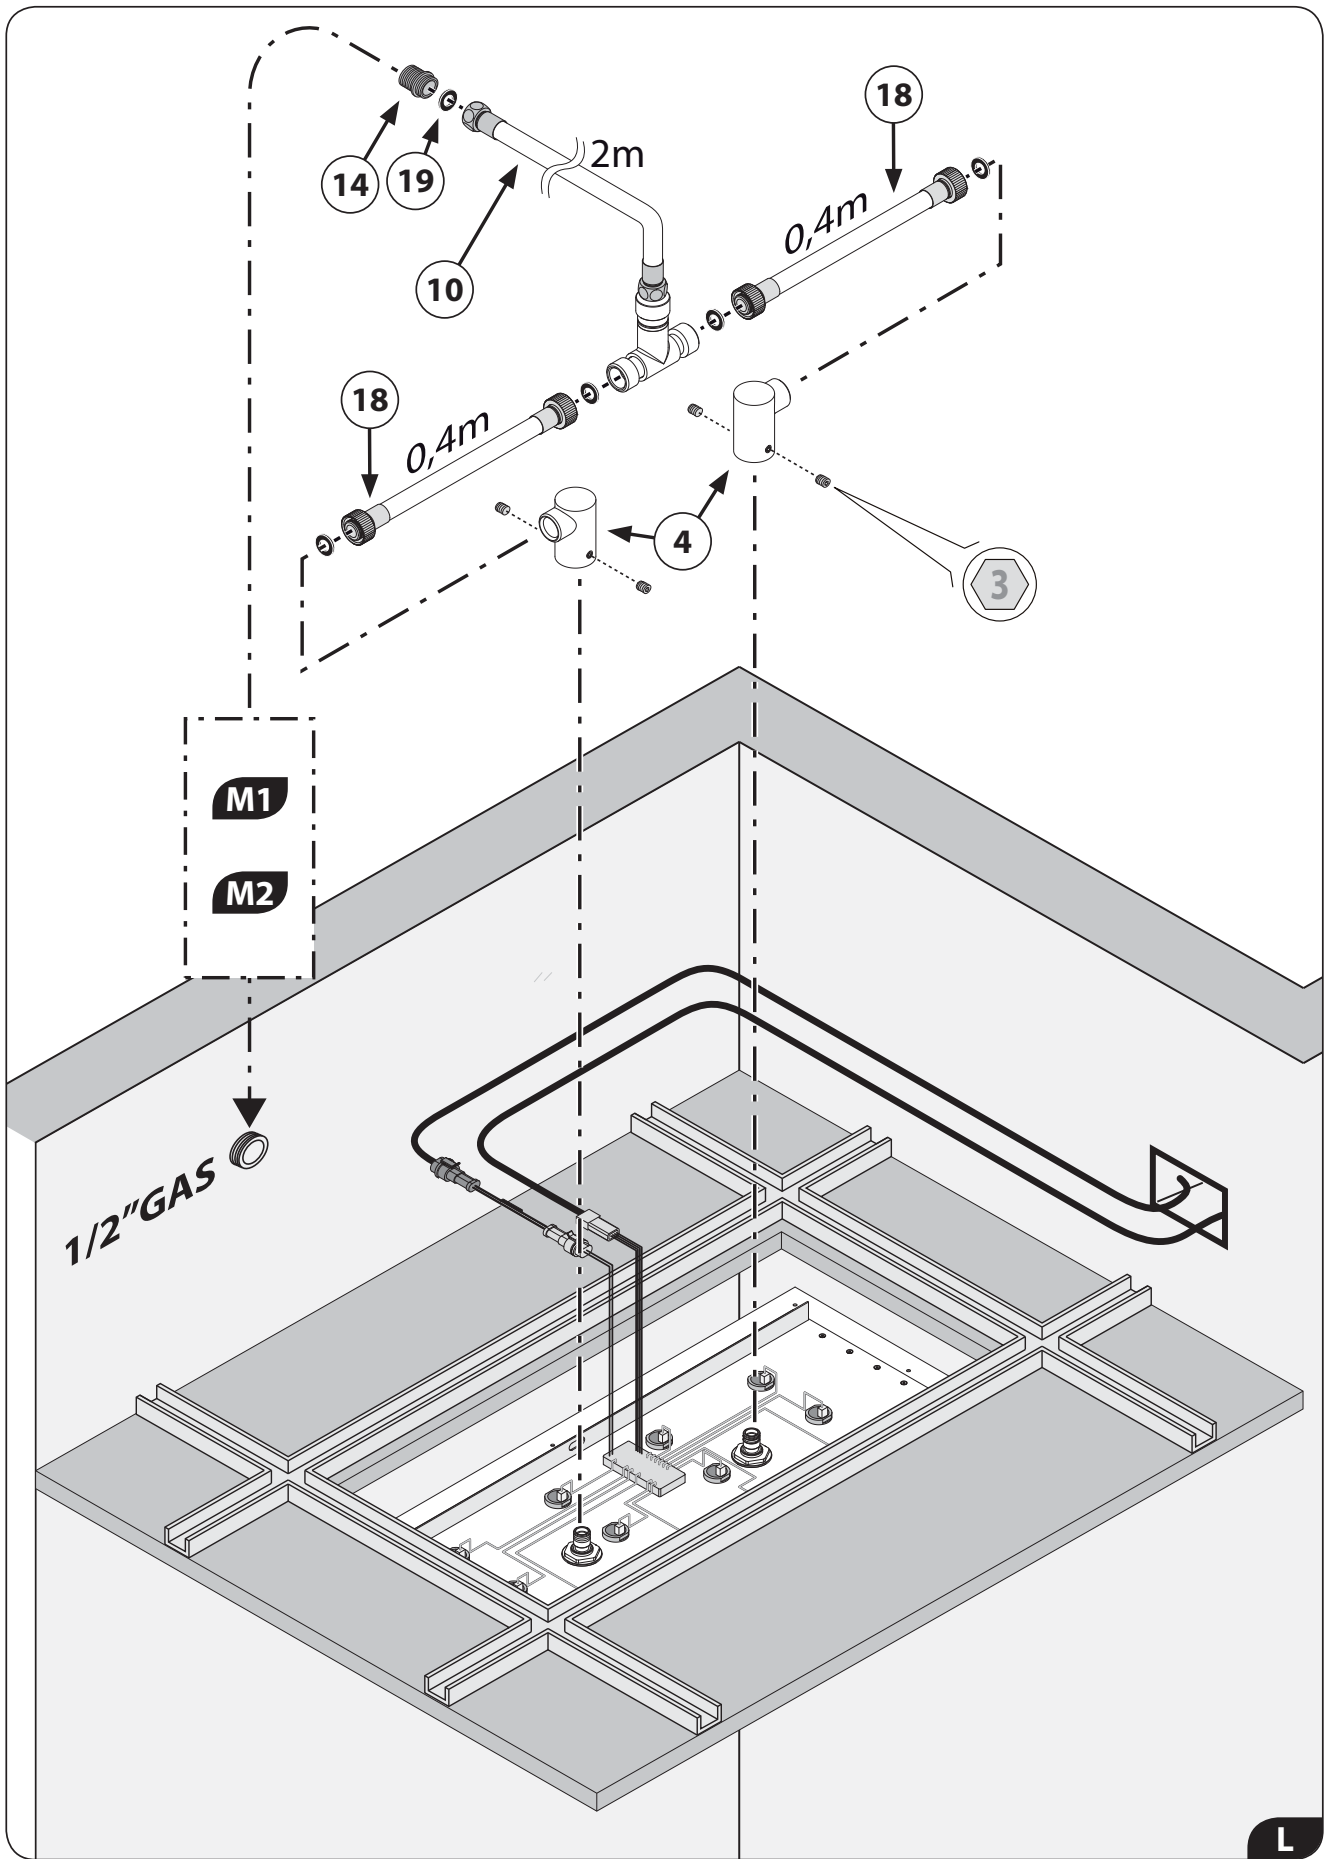

40R-DLCT

4020-DLCT

Parts

1. Stainless steel shower head
2. LED
3. IP66 / IP67 electronic board
4. Quick coupling connector to shower head
5. Recessed enclosure
6. Control keypad with 3m cable (other lengths available on request)
7. Connector with fuse
8. 7V connection cable - 5m long (other lengths available on request)
9. Power supply unit
10. Flexible hose 2 m 1/2"F X 1/2"F
11. False-ceiling plugs
12. Screws
13. Template
14. Adaptor connection 1/2"M x 1/2"M
15. Hex key with grub screws
16. Rubber nozzles (spare)
17. Chrome plate
18. Flexible hose 0,4 m 3/4"F x 3/4"F
19. Seal
20. Flow Regulator

Technical Features

Product	LED	Flow Rates	Product Weight (Kg)
4040-DLCT 40" x 40"	12	min 20 L/min max 30 L/min	40,0
40R-DLCT 40" Diameter	12	min 20 L/min max 30 L/min	34,0
4040-DLCT 40" x 20"	8	min 20 L/min max 30 L/min	18,0

Electrical Equipment

Technical Specifications

Electric connection	110VAC ~ 50/60 Hz - max 20w, class of protection II
Electric cable (supplied by customer)	External cable diameter: max 8.5mm
4040-DLCT	12 low voltage LEDs
40R-DLCT	12 low voltage LEDs
4020-DLCT	12 low voltage LEDs
Safety Transformer	110V ≈ / 7V = 50/60 Hz to be installed outside the safety area (in compliance with standard DIN VDE 0100, part 107 - according to prescription CEI 64/8)
Grade of protection	
Safety mark	
If no commands are sent to the system, a time-out function automatically shuts the system off after approx. 30 minutes.	

Recommended Set Ups

Installation

E

H

N

N1

N2

**Control Keypad
Operations**