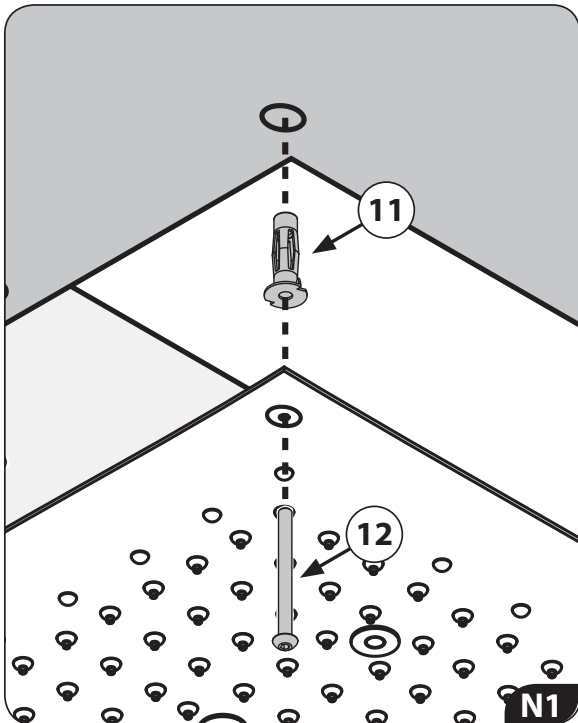

40R-DLCT

4020-DLCT

Parts

1. Stainless steel shower head
2. LED
3. IP66 / IP67 electronic board
4. Quick coupling connector to shower head
5. Recessed enclosure
6. Control keypad with 3m cable (other lengths available on request)
7. Connector with fuse
8. 7V connection cable - 5m long (other lengths available on request)
9. Power supply unit
10. Flexible hose 2 m 1/2"F X 1/2"F
11. False-ceiling plugs
12. Screws
13. Template
14. Adaptor connection 1/2"M x 1/2"M
15. Hex key with grub screws
16. Rubber nozzles (spare)
17. Chrome plate
18. Flexible hose 0,4 m 3/4"F x 3/4"F
19. Seal
20. Flow Regulator

Technical Features

Product	LED	Flow Rates	Product Weight (Kg)
4040-DLCT 40" x 40"	12	min 20 L/min max 30 L/min	40,0
40R-DLCT 40" Diameter	12	min 20 L/min max 30 L/min	34,0
4040-DLCT 40" x 20"	8	min 20 L/min max 30 L/min	18,0

Recommended Set Ups

Installation

E

H

N

N1

N2

**Control Keypad
Operations**