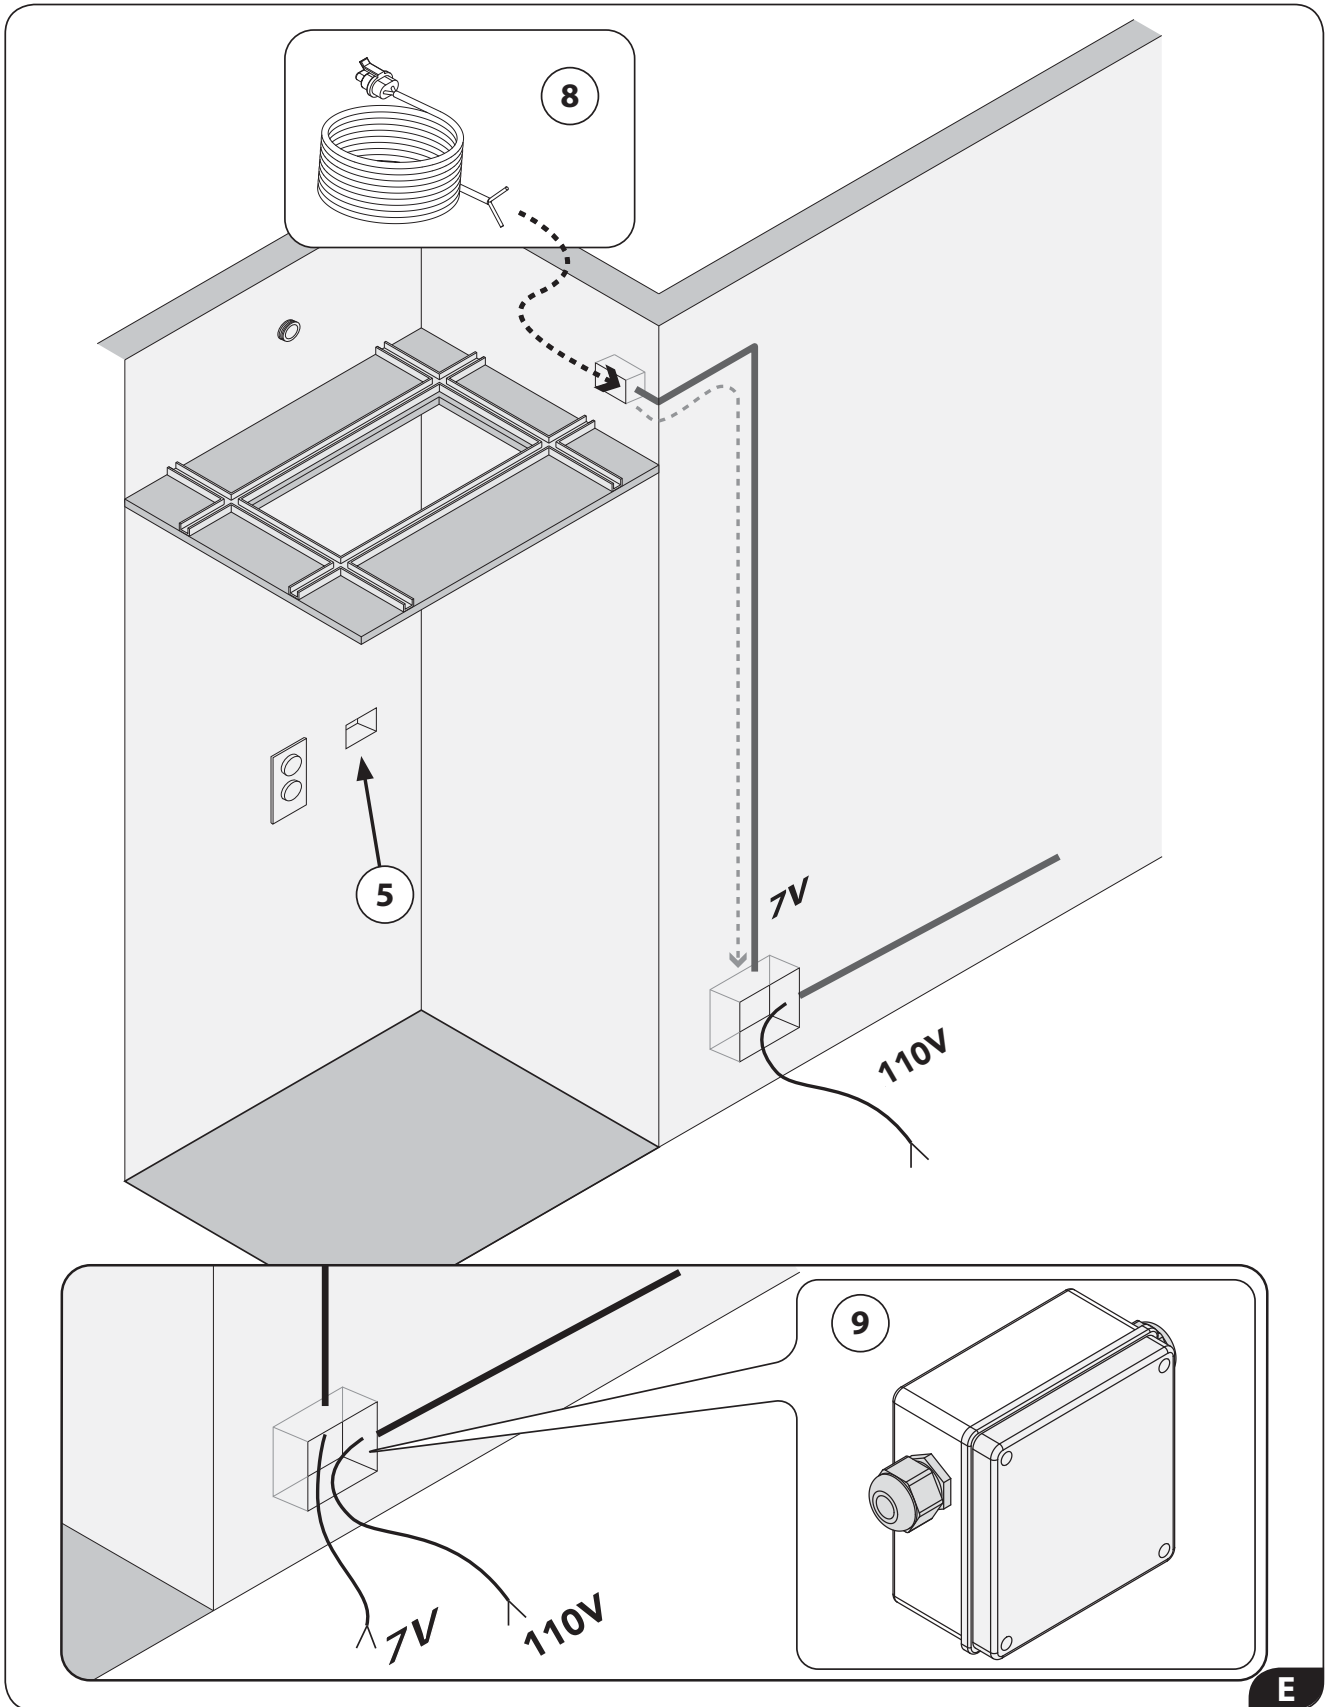

Installation

E