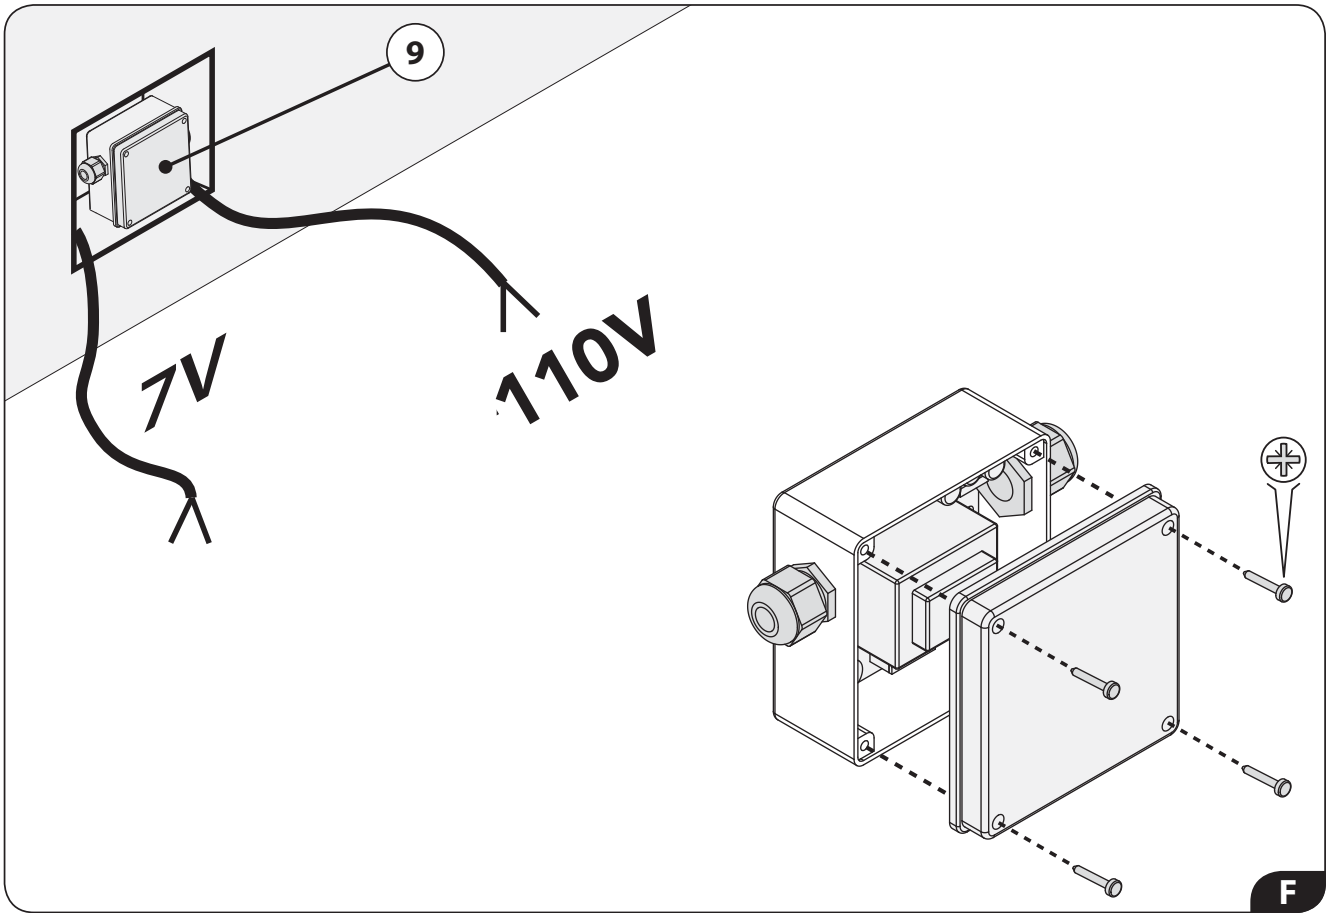

40R-DLCT

4020-DLCT

Parts

1. Stainless steel shower head
2. LED
3. IP66 / IP67 electronic board
4. Quick coupling connector to shower head
5. Recessed enclosure
6. Control keypad with 3m cable (other lengths available on request)
7. Connector with fuse
8. 7V connection cable - 5m long (other lengths available on request)
9. Power supply unit
10. Flexible hose 2 m 1/2"F X 1/2"F
11. False-ceiling plugs
12. Screws
13. Template
14. Adaptor connection 1/2"M x 1/2"M
15. Hex key with grub screws
16. Rubber nozzles (spare)
17. Chrome plate
18. Flexible hose 0,4 m 3/4"F x 3/4"F
19. Seal
20. Flow Regulator

Recommended Set Ups

Installation

E

H

N

N1

N2

**Control Keypad
Operations**