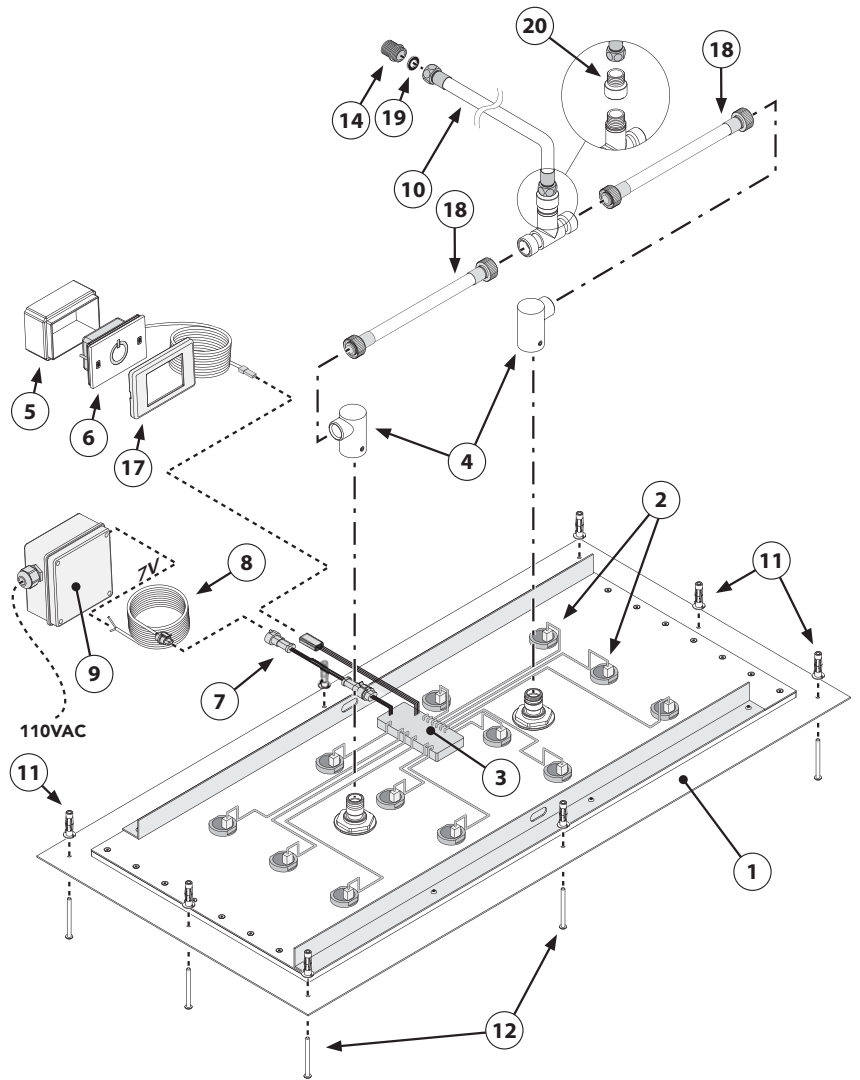

INSTALLATION INSTRUCTIONS

Flat Dream Light Chromatherapy Water Feature Rain Canopy

Part #'s: 4040-DLCT, 40R-DLCT, 4020-DLCT

JACLO®

Confidence from start to finish.®

Read
carefully

Wear
protective gloves

4040-DLCT

40R-DLCT

4020-DLCT

Parts

1. Stainless steel shower head
2. LED
3. IP66 / IP67 electronic board
4. Quick coupling connector to shower head
5. Recessed enclosure
6. Control keypad with 3m cable (other lengths available on request)
7. Connector with fuse
8. 7V connection cable - 5m long (other lengths available on request)
9. Power supply unit
10. Flexible hose 2 m 1/2"F X 1/2"F
11. False-ceiling plugs
12. Screws
13. Template
14. Adaptor connection 1/2"M x 1/2"M
15. Hex key with grub screws
16. Rubber nozzles (spare)
17. Chrome plate
18. Flexible hose 0,4 m 3/4"F x 3/4"F
19. Seal
20. Flow Regulator

Technical Features

Product	LED	Flow Rates	Product Weight (Kg)
4040-DLCT 40" x 40"	12	min 20 L/min max 30 L/min	40,0
40R-DLCT 40" Diameter	12	min 20 L/min max 30 L/min	34,0
4040-DLCT 40" x 20"	8	min 20 L/min max 30 L/min	18,0

Electrical Equipment

Technical Specifications

Electric connection	110VAC ~ 50/60 Hz - max 20w, class of protection II
Electric cable (supplied by customer)	External cable diameter: max 8.5mm
4040-DLCT	12 low voltage LEDs
40R-DLCT	12 low voltage LEDs
4020-DLCT	12 low voltage LEDs
Safety Transformer	110V ≈ / 7V = 50/60 Hz to be installed outside the safety area (in compliance with standard DIN VDE 0100, part 107 - according to prescription CEI 64/8)
Grade of protection	
Safety mark	
If no commands are sent to the system, a time-out function automatically shuts the system off after approx. 30 minutes.	