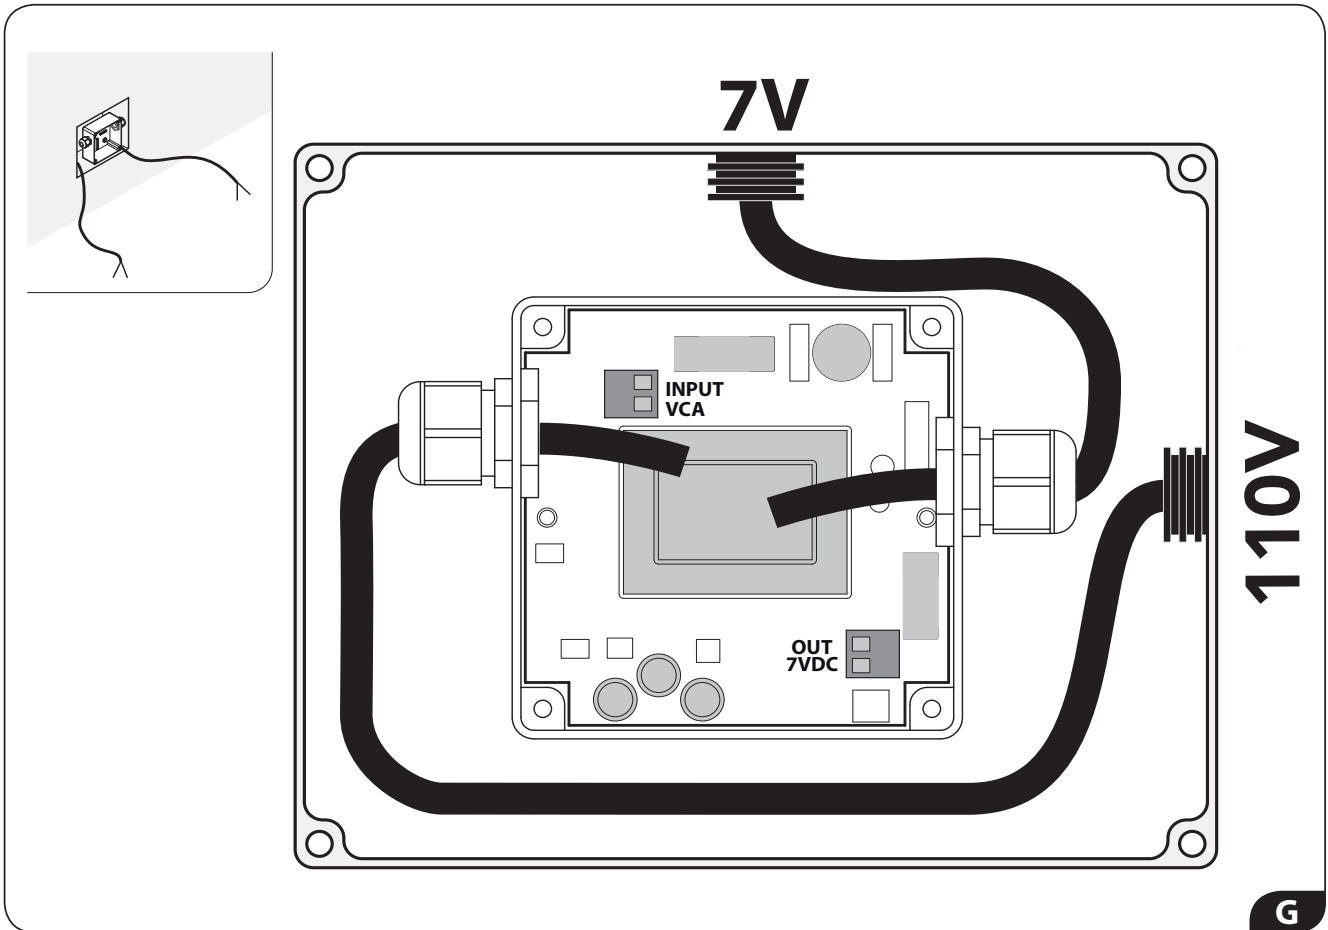

40R-DLCT

4020-DLCT

Parts

1. Stainless steel shower head
2. LED
3. IP66 / IP67 electronic board
4. Quick coupling connector to shower head
5. Recessed enclosure
6. Control keypad with 3m cable (other lengths available on request)
7. Connector with fuse
8. 7V connection cable - 5m long (other lengths available on request)
9. Power supply unit
10. Flexible hose 2 m 1/2"F X 1/2"F
11. False-ceiling plugs
12. Screws
13. Template
14. Adaptor connection 1/2"M x 1/2"M
15. Hex key with grub screws
16. Rubber nozzles (spare)
17. Chrome plate
18. Flexible hose 0,4 m 3/4"F x 3/4"F
19. Seal
20. Flow Regulator

Technical Features

Product	LED	Flow Rates	Product Weight (Kg)
4040-DLCT 40" x 40"	12	min 20 L/min max 30 L/min	40,0
40R-DLCT 40" Diameter	12	min 20 L/min max 30 L/min	34,0
4040-DLCT 40" x 20"	8	min 20 L/min max 30 L/min	18,0

Electrical Equipment

Technical Specifications

Electric connection	110VAC ~ 50/60 Hz - max 20w, class of protection II
Electric cable (supplied by customer)	External cable diameter: max 8.5mm
4040-DLCT	12 low voltage LEDs
40R-DLCT	12 low voltage LEDs
4020-DLCT	12 low voltage LEDs
Safety Transformer	110V ≈ / 7V = 50/60 Hz to be installed outside the safety area (in compliance with standard DIN VDE 0100, part 107 - according to prescription CEI 64/8)
Grade of protection	
Safety mark	
If no commands are sent to the system, a time-out function automatically shuts the system off after approx. 30 minutes.	

Recommended Set Ups

Installation

E

H

N

N1

N2

**Control Keypad
Operations**