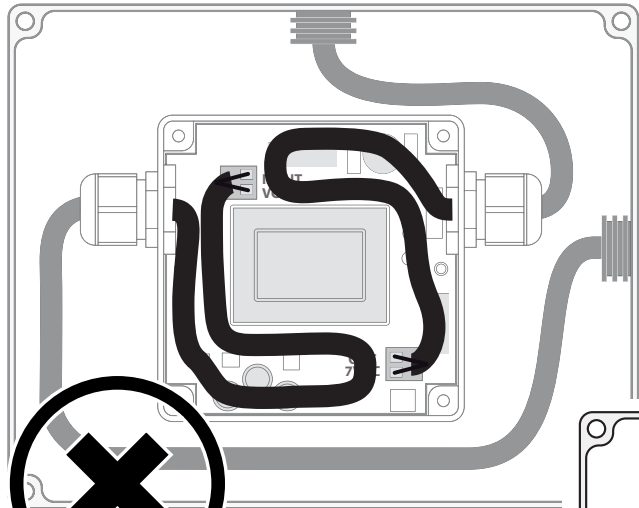

40R-DLCT

4020-DLCT

Parts

1. Stainless steel shower head
2. LED
3. IP66 / IP67 electronic board
4. Quick coupling connector to shower head
5. Recessed enclosure
6. Control keypad with 3m cable (other lengths available on request)
7. Connector with fuse
8. 7V connection cable - 5m long (other lengths available on request)
9. Power supply unit
10. Flexible hose 2 m 1/2"F X 1/2"F
11. False-ceiling plugs
12. Screws
13. Template
14. Adaptor connection 1/2"M x 1/2"M
15. Hex key with grub screws
16. Rubber nozzles (spare)
17. Chrome plate
18. Flexible hose 0,4 m 3/4"F x 3/4"F
19. Seal
20. Flow Regulator

Technical Features

Product	LED	Flow Rates	Product Weight (Kg)
4040-DLCT 40" x 40"	12	min 20 L/min max 30 L/min	40,0
40R-DLCT 40" Diameter	12	min 20 L/min max 30 L/min	34,0
4040-DLCT 40" x 20"	8	min 20 L/min max 30 L/min	18,0

Electrical Equipment

Technical Specifications

Electric connection	110VAC ~ 50/60 Hz - max 20w, class of protection II
Electric cable (supplied by customer)	External cable diameter: max 8.5mm
4040-DLCT	12 low voltage LEDs
40R-DLCT	12 low voltage LEDs
4020-DLCT	12 low voltage LEDs
Safety Transformer	110V ≈ / 7V = 50/60 Hz to be installed outside the safety area (in compliance with standard DIN VDE 0100, part 107 - according to prescription CEI 64/8)
Grade of protection	
Safety mark	
If no commands are sent to the system, a time-out function automatically shuts the system off after approx. 30 minutes.	

Recommended Set Ups

Installation

E

H

N

N1

N2

**Control Keypad
Operations**