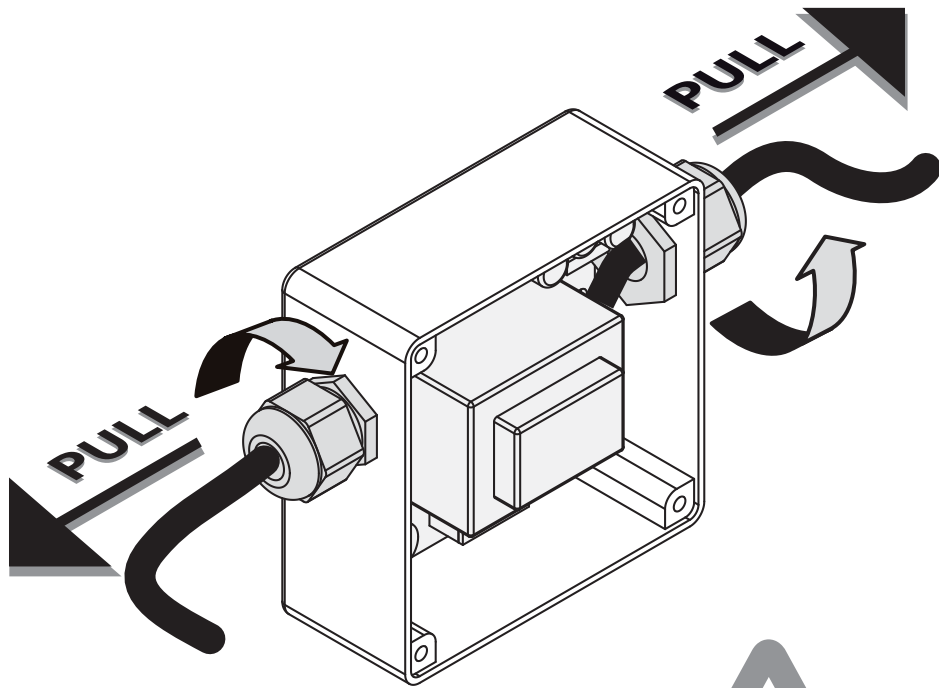

40R-DLCT

4020-DLCT

Parts

1. Stainless steel shower head
2. LED
3. IP66 / IP67 electronic board
4. Quick coupling connector to shower head
5. Recessed enclosure
6. Control keypad with 3m cable (other lengths available on request)
7. Connector with fuse
8. 7V connection cable - 5m long (other lengths available on request)
9. Power supply unit
10. Flexible hose 2 m 1/2"F X 1/2"F
11. False-ceiling plugs
12. Screws
13. Template
14. Adaptor connection 1/2"M x 1/2"M
15. Hex key with grub screws
16. Rubber nozzles (spare)
17. Chrome plate
18. Flexible hose 0,4 m 3/4"F x 3/4"F
19. Seal
20. Flow Regulator

Electrical Equipment

Technical Specifications

Electric connection	110VAC ~ 50/60 Hz - max 20w, class of protection II
Electric cable (supplied by customer)	External cable diameter: max 8.5mm
4040-DLCT	12 low voltage LEDs
40R-DLCT	12 low voltage LEDs
4020-DLCT	12 low voltage LEDs
Safety Transformer	110V ≈ / 7V = 50/60 Hz to be installed outside the safety area (in compliance with standard DIN VDE 0100, part 107 - according to prescription CEI 64/8)
Grade of protection	
Safety mark	
If no commands are sent to the system, a time-out function automatically shuts the system off after approx. 30 minutes.	

Recommended Set Ups

Installation

E

H

N

N1

N2

**Control Keypad
Operations**