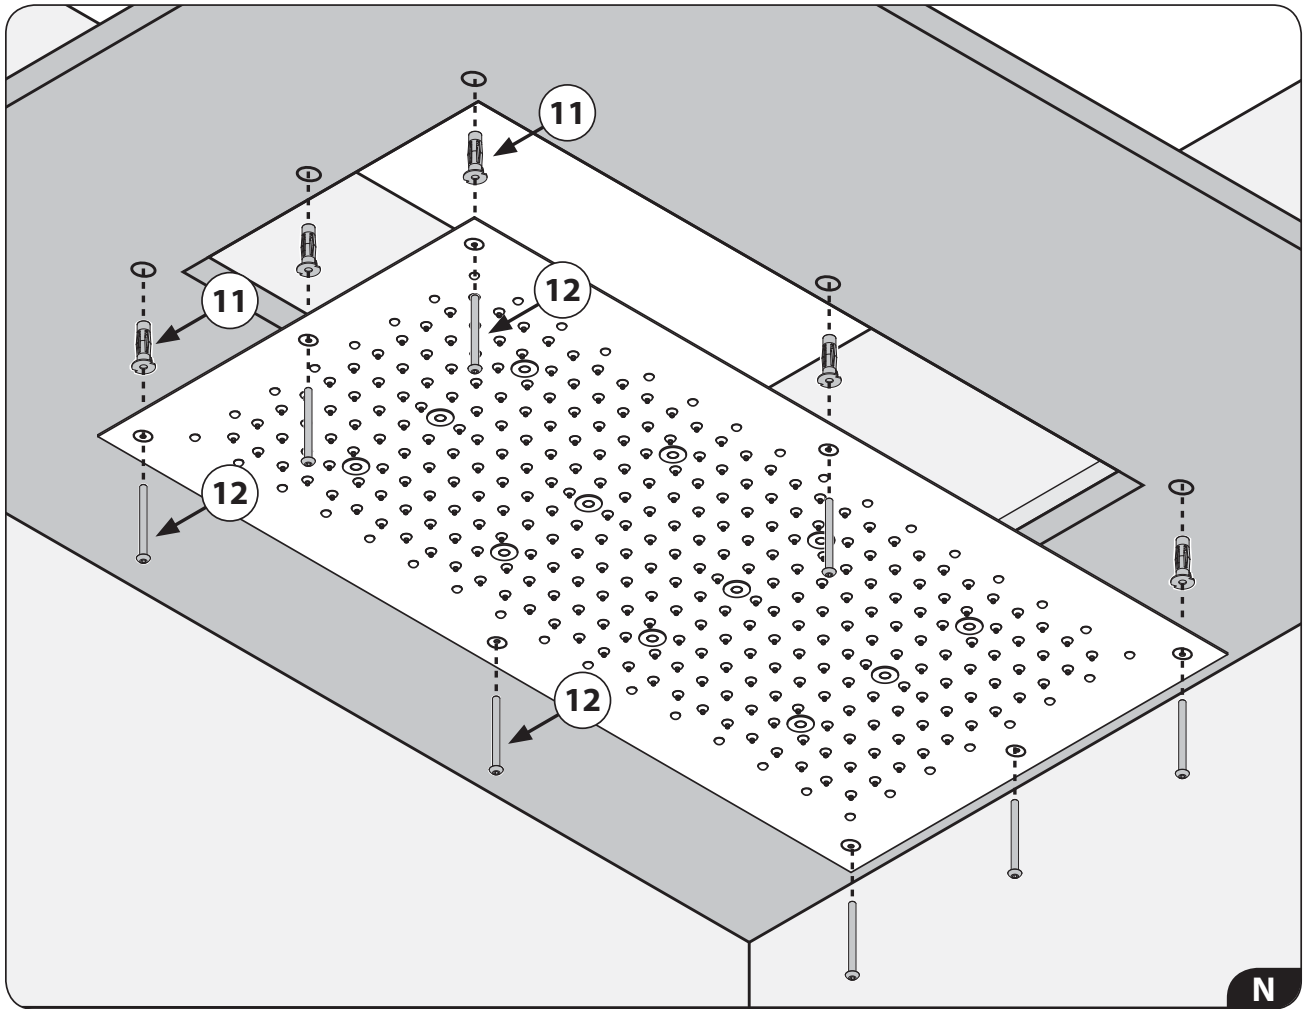

40R-DLCT

4020-DLCT

Parts

1. Stainless steel shower head
2. LED
3. IP66 / IP67 electronic board
4. Quick coupling connector to shower head
5. Recessed enclosure
6. Control keypad with 3m cable (other lengths available on request)
7. Connector with fuse
8. 7V connection cable - 5m long (other lengths available on request)
9. Power supply unit
10. Flexible hose 2 m 1/2"F X 1/2"F
11. False-ceiling plugs
12. Screws
13. Template
14. Adaptor connection 1/2"M x 1/2"M
15. Hex key with grub screws
16. Rubber nozzles (spare)
17. Chrome plate
18. Flexible hose 0,4 m 3/4"F x 3/4"F
19. Seal
20. Flow Regulator

Technical Features

Product	LED	Flow Rates	Product Weight (Kg)
4040-DLCT 40" x 40"	12	min 20 L/min max 30 L/min	40,0
40R-DLCT 40" Diameter	12	min 20 L/min max 30 L/min	34,0
4040-DLCT 40" x 20"	8	min 20 L/min max 30 L/min	18,0

Recommended Set Ups

Installation

E

H

N

N1

N2

**Control Keypad
Operations**