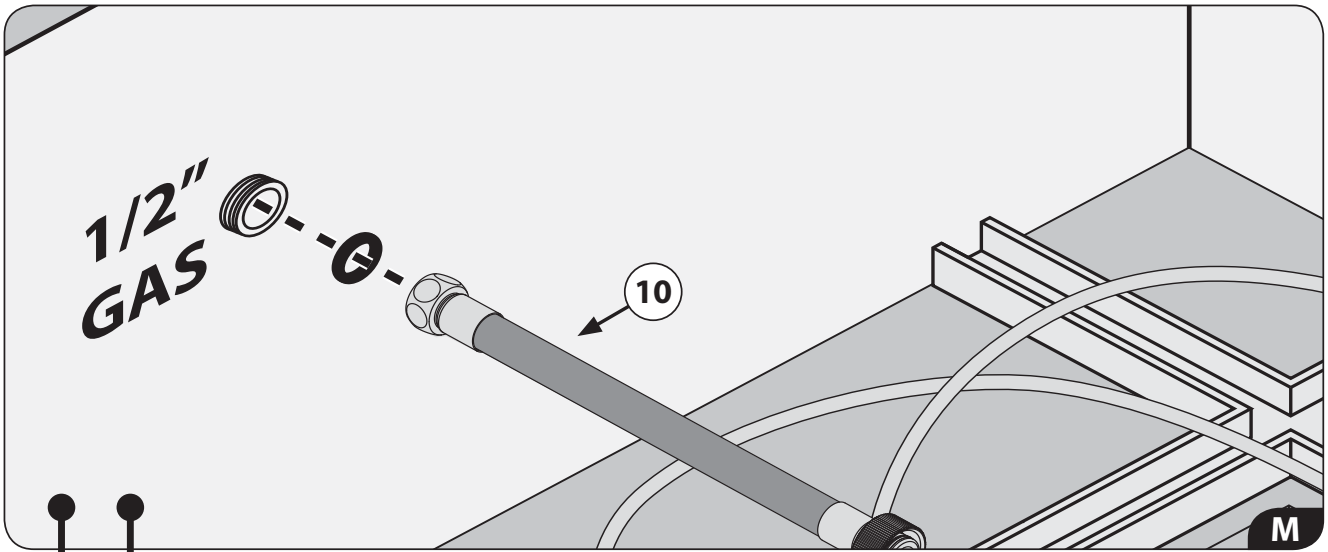

40R-DLCT

4020-DLCT

Parts

1. Stainless steel shower head
2. LED
3. IP66 / IP67 electronic board
4. Quick coupling connector to shower head
5. Recessed enclosure
6. Control keypad with 3m cable (other lengths available on request)
7. Connector with fuse
8. 7V connection cable - 5m long (other lengths available on request)
9. Power supply unit
10. Flexible hose 2 m 1/2"F X 1/2"F
11. False-ceiling plugs
12. Screws
13. Template
14. Adaptor connection 1/2"M x 1/2"M
15. Hex key with grub screws
16. Rubber nozzles (spare)
17. Chrome plate
18. Flexible hose 0,4 m 3/4"F x 3/4"F
19. Seal
20. Flow Regulator

Recommended Set Ups

Installation

E

H

N

N1

N2

**Control Keypad
Operations**