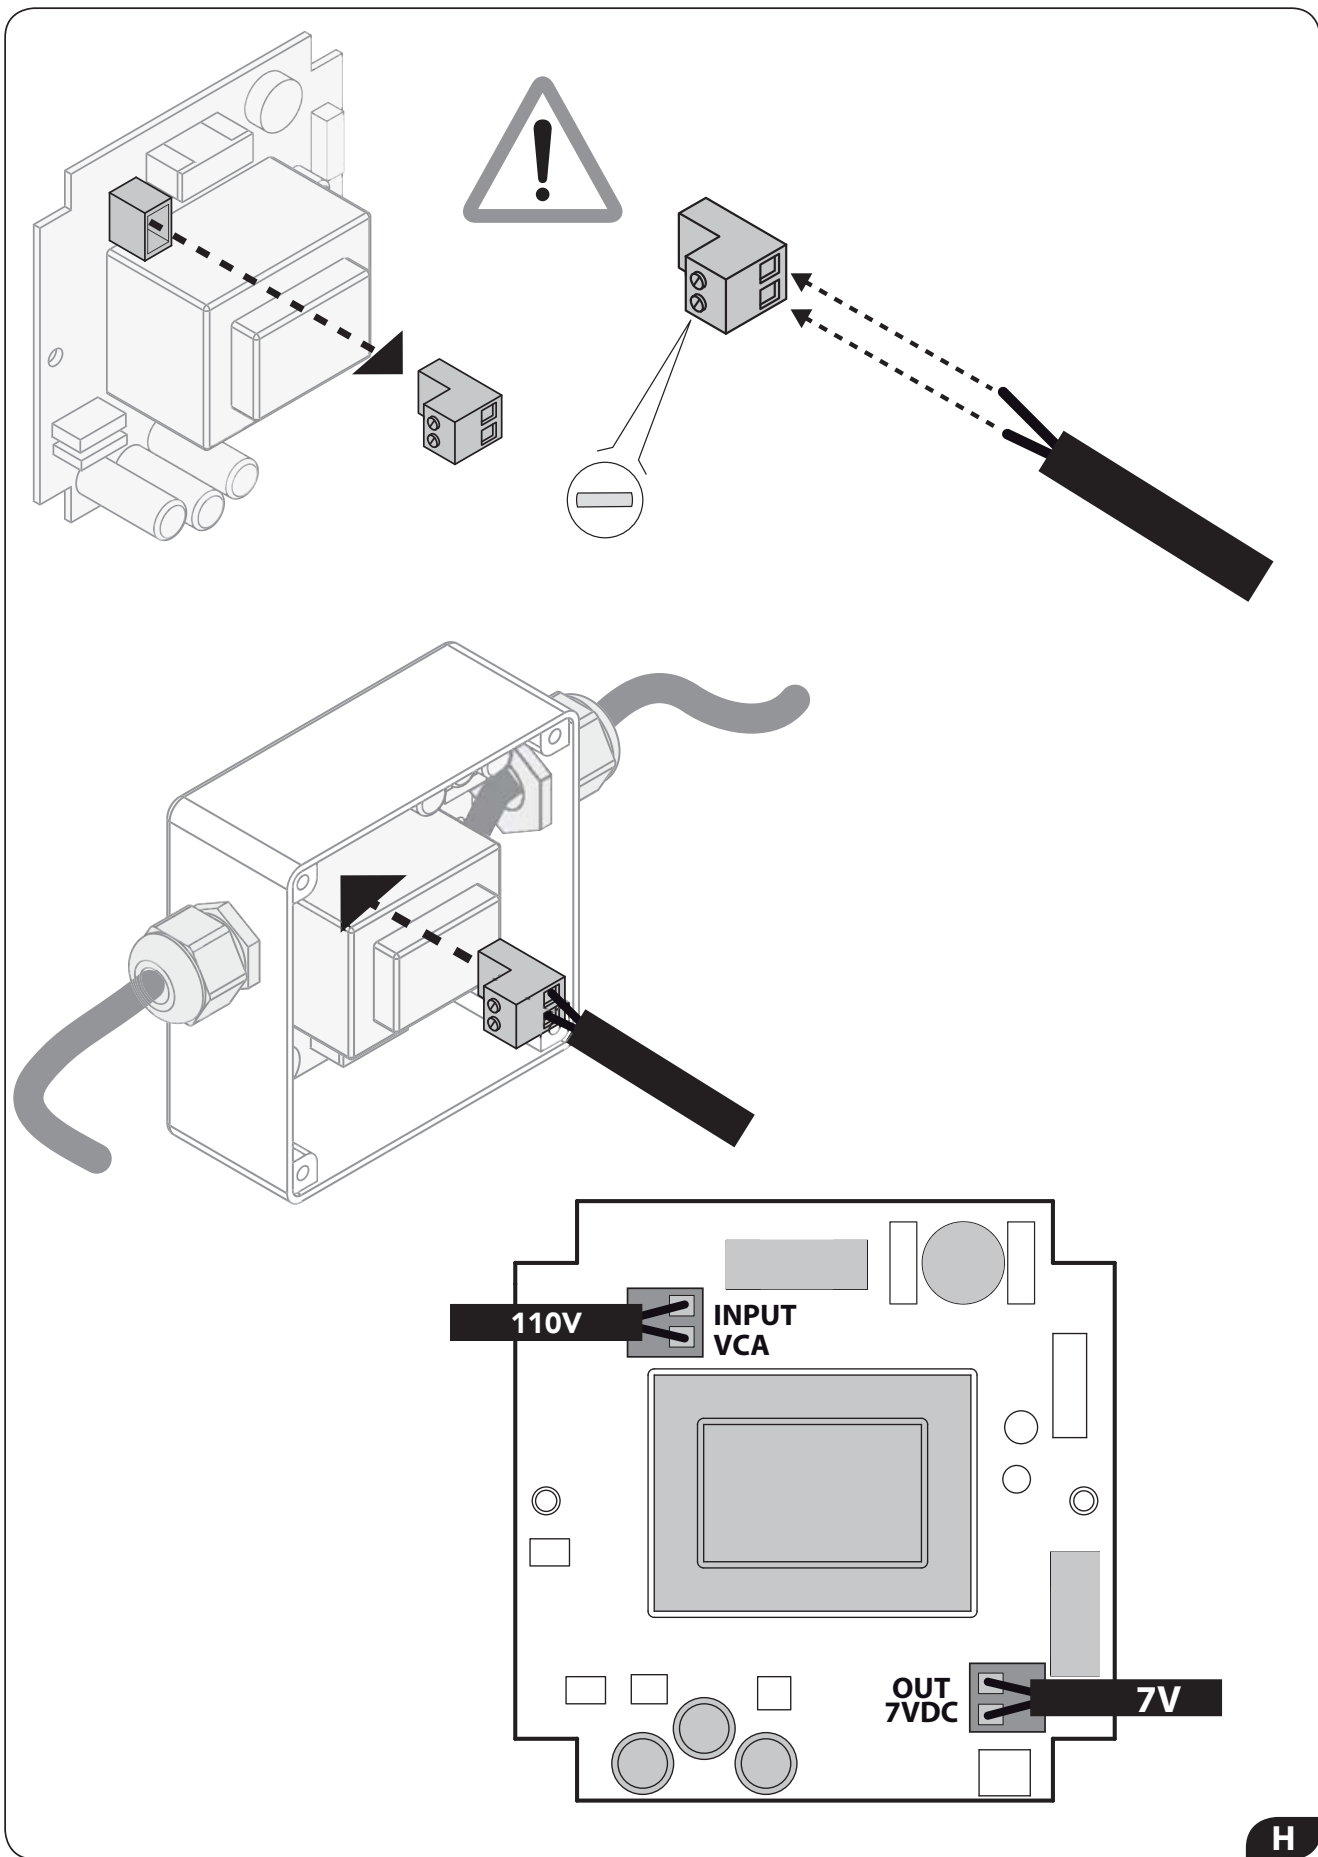

40R-DLCT

4020-DLCT

Parts

1. Stainless steel shower head
2. LED
3. IP66 / IP67 electronic board
4. Quick coupling connector to shower head
5. Recessed enclosure
6. Control keypad with 3m cable (other lengths available on request)
7. Connector with fuse
8. 7V connection cable - 5m long (other lengths available on request)
9. Power supply unit
10. Flexible hose 2 m 1/2"F X 1/2"F
11. False-ceiling plugs
12. Screws
13. Template
14. Adaptor connection 1/2"M x 1/2"M
15. Hex key with grub screws
16. Rubber nozzles (spare)
17. Chrome plate
18. Flexible hose 0,4 m 3/4"F x 3/4"F
19. Seal
20. Flow Regulator

Technical Features

Product	LED	Flow Rates	Product Weight (Kg)
4040-DLCT 40" x 40"	12	min 20 L/min max 30 L/min	40,0
40R-DLCT 40" Diameter	12	min 20 L/min max 30 L/min	34,0
4040-DLCT 40" x 20"	8	min 20 L/min max 30 L/min	18,0

Electrical Equipment

Technical Specifications

Electric connection	110VAC ~ 50/60 Hz - max 20w, class of protection II
Electric cable (supplied by customer)	External cable diameter: max 8.5mm
4040-DLCT	12 low voltage LEDs
40R-DLCT	12 low voltage LEDs
4020-DLCT	12 low voltage LEDs
Safety Transformer	110V ≈ / 7V = 50/60 Hz to be installed outside the safety area (in compliance with standard DIN VDE 0100, part 107 - according to prescription CEI 64/8)
Grade of protection	
Safety mark	
If no commands are sent to the system, a time-out function automatically shuts the system off after approx. 30 minutes.	

Recommended Set Ups

Installation

E

H

N

N1

N2

**Control Keypad
Operations**