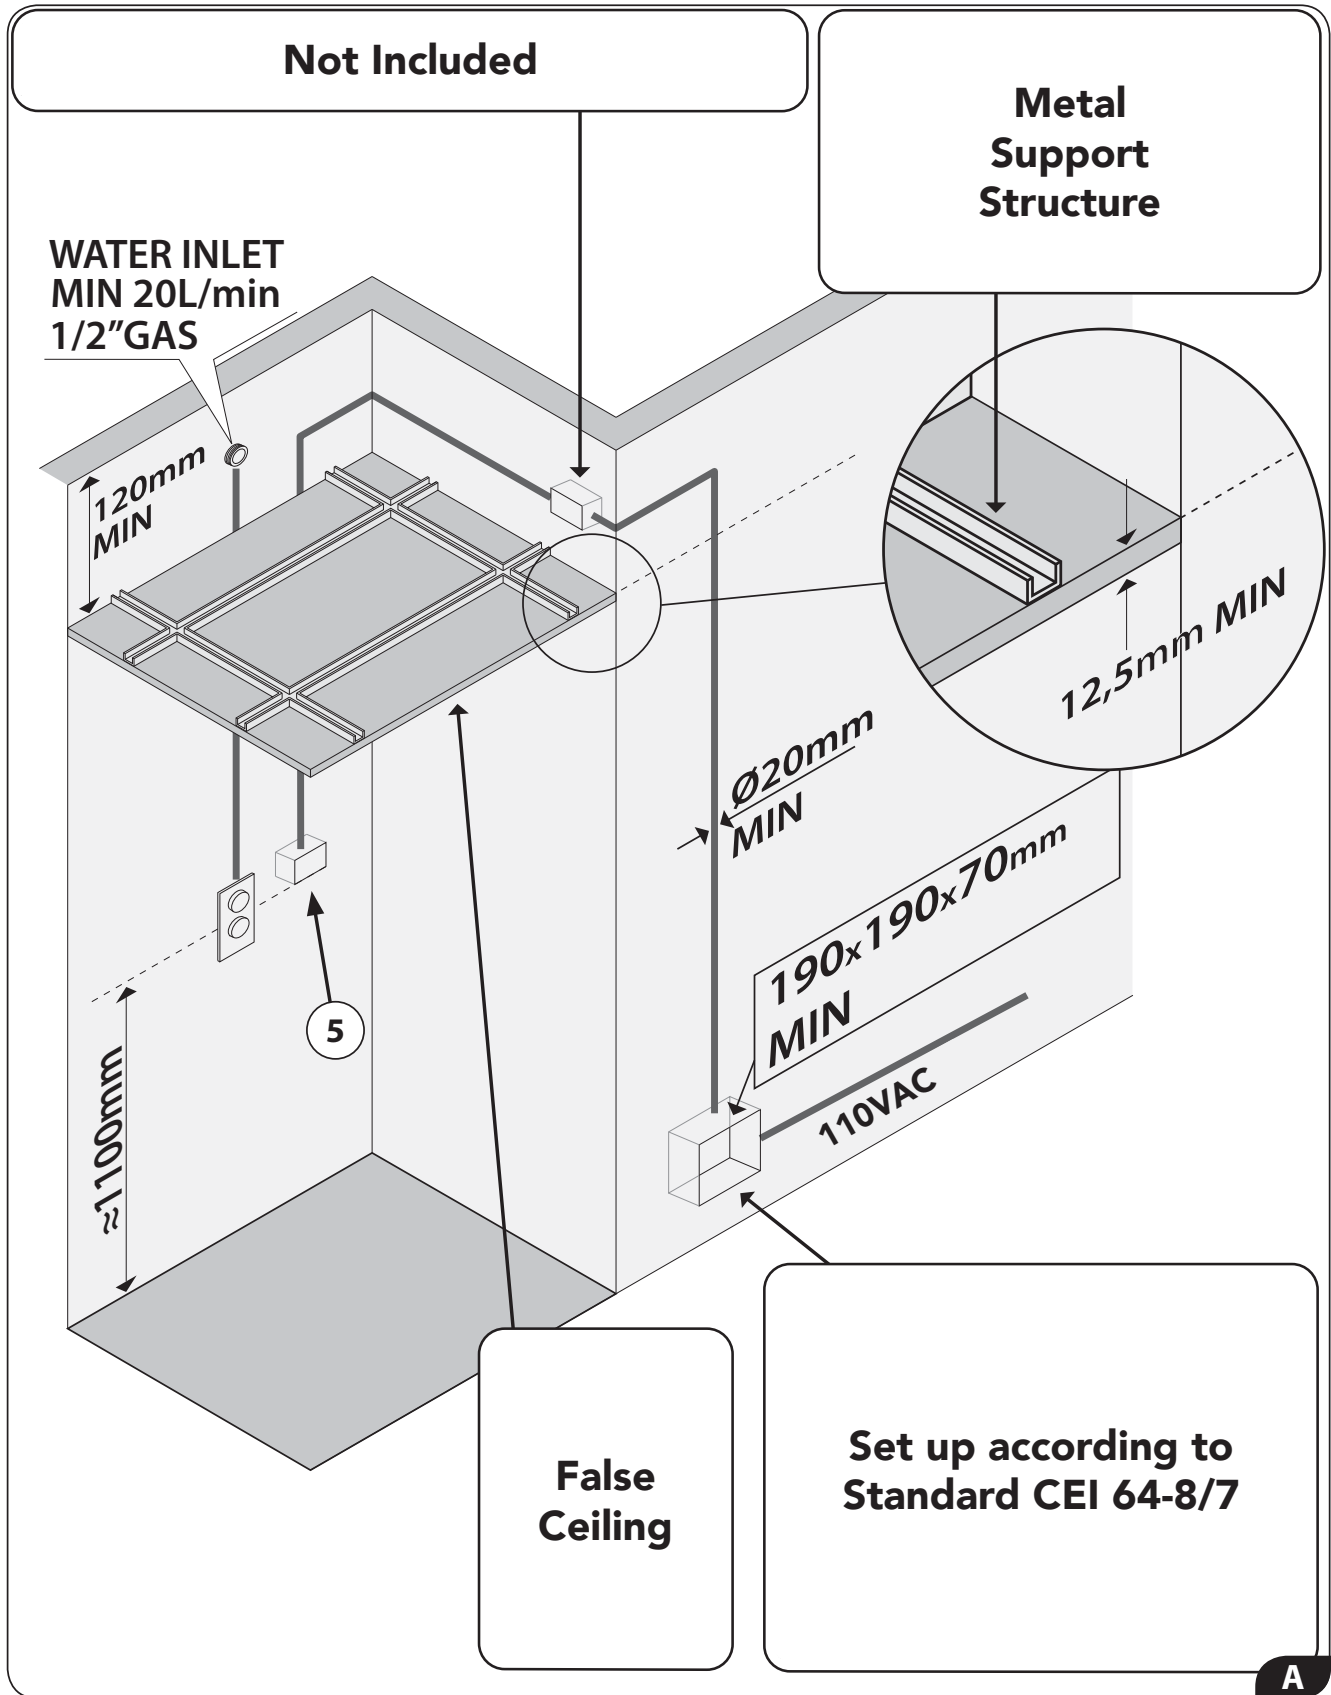

Recommended Set Ups