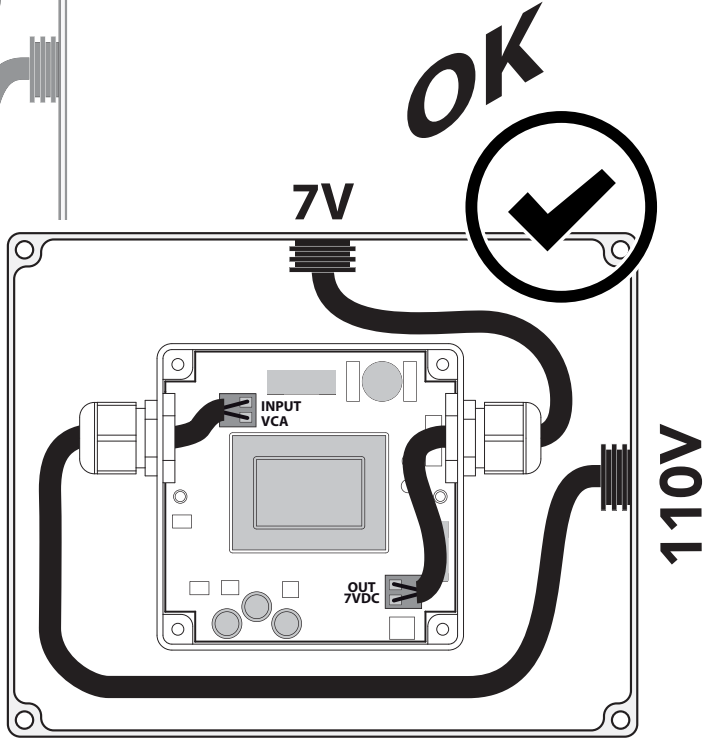

40R-DLCT

4020-DLCT

Parts

1. Stainless steel shower head
2. LED
3. IP66 / IP67 electronic board
4. Quick coupling connector to shower head
5. Recessed enclosure
6. Control keypad with 3m cable (other lengths available on request)
7. Connector with fuse
8. 7V connection cable - 5m long (other lengths available on request)
9. Power supply unit
10. Flexible hose 2 m 1/2"F X 1/2"F
11. False-ceiling plugs
12. Screws
13. Template
14. Adaptor connection 1/2"M x 1/2"M
15. Hex key with grub screws
16. Rubber nozzles (spare)
17. Chrome plate
18. Flexible hose 0,4 m 3/4"F x 3/4"F
19. Seal
20. Flow Regulator

Technical Features

Product	LED	Flow Rates	Product Weight (Kg)
4040-DLCT 40" x 40"	12	min 20 L/min max 30 L/min	40,0
40R-DLCT 40" Diameter	12	min 20 L/min max 30 L/min	34,0
4040-DLCT 40" x 20"	8	min 20 L/min max 30 L/min	18,0

Electrical Equipment

Technical Specifications

Electric connection	110VAC ~ 50/60 Hz - max 20w, class of protection II
Electric cable (supplied by customer)	External cable diameter: max 8.5mm
4040-DLCT	12 low voltage LEDs
40R-DLCT	12 low voltage LEDs
4020-DLCT	12 low voltage LEDs
Safety Transformer	110V ≈ / 7V = 50/60 Hz to be installed outside the safety area (in compliance with standard DIN VDE 0100, part 107 - according to prescription CEI 64/8)
Grade of protection	
Safety mark	
If no commands are sent to the system, a time-out function automatically shuts the system off after approx. 30 minutes.	

Recommended Set Ups

Installation

E

H

N

N1

N2

**Control Keypad
Operations**