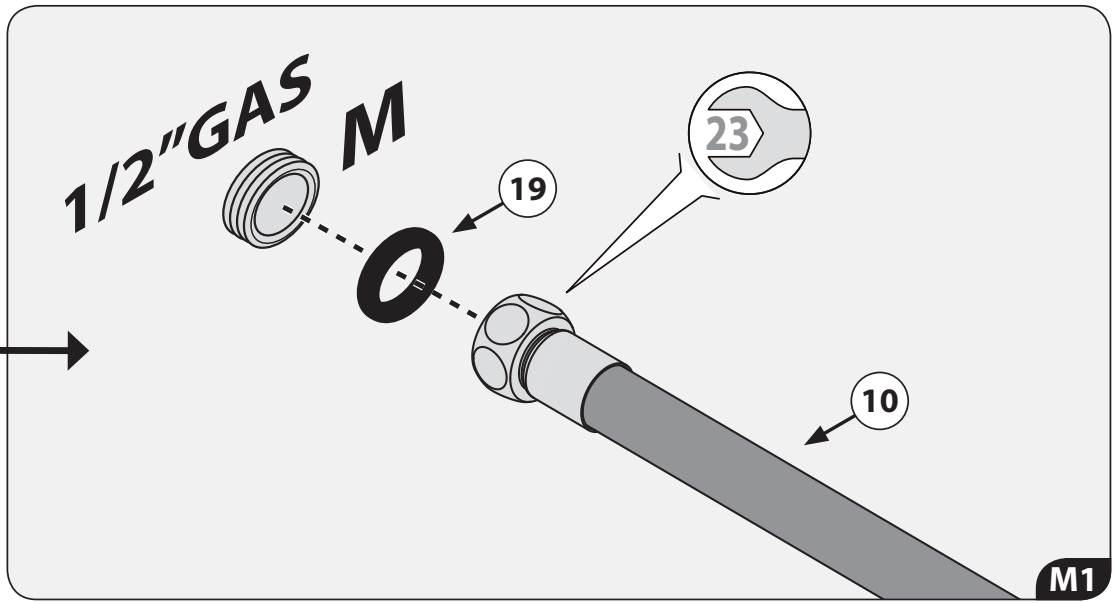

40R-DLCT

4020-DLCT

Parts

1. Stainless steel shower head
2. LED
3. IP66 / IP67 electronic board
4. Quick coupling connector to shower head
5. Recessed enclosure
6. Control keypad with 3m cable (other lengths available on request)
7. Connector with fuse
8. 7V connection cable - 5m long (other lengths available on request)
9. Power supply unit
10. Flexible hose 2 m 1/2"F X 1/2"F
11. False-ceiling plugs
12. Screws
13. Template
14. Adaptor connection 1/2"M x 1/2"M
15. Hex key with grub screws
16. Rubber nozzles (spare)
17. Chrome plate
18. Flexible hose 0,4 m 3/4"F x 3/4"F
19. Seal
20. Flow Regulator

Technical Features

Product	LED	Flow Rates	Product Weight (Kg)
4040-DLCT 40" x 40"	12	min 20 L/min max 30 L/min	40,0
40R-DLCT 40" Diameter	12	min 20 L/min max 30 L/min	34,0
4040-DLCT 40" x 20"	8	min 20 L/min max 30 L/min	18,0

Electrical Equipment

Technical Specifications

Electric connection	110VAC ~ 50/60 Hz - max 20w, class of protection II
Electric cable (supplied by customer)	External cable diameter: max 8.5mm
4040-DLCT	12 low voltage LEDs
40R-DLCT	12 low voltage LEDs
4020-DLCT	12 low voltage LEDs
Safety Transformer	110V ≈ / 7V = 50/60 Hz to be installed outside the safety area (in compliance with standard DIN VDE 0100, part 107 - according to prescription CEI 64/8)
Grade of protection	
Safety mark	
If no commands are sent to the system, a time-out function automatically shuts the system off after approx. 30 minutes.	

Recommended Set Ups

Installation

E

H

N

N1

N2

**Control Keypad
Operations**