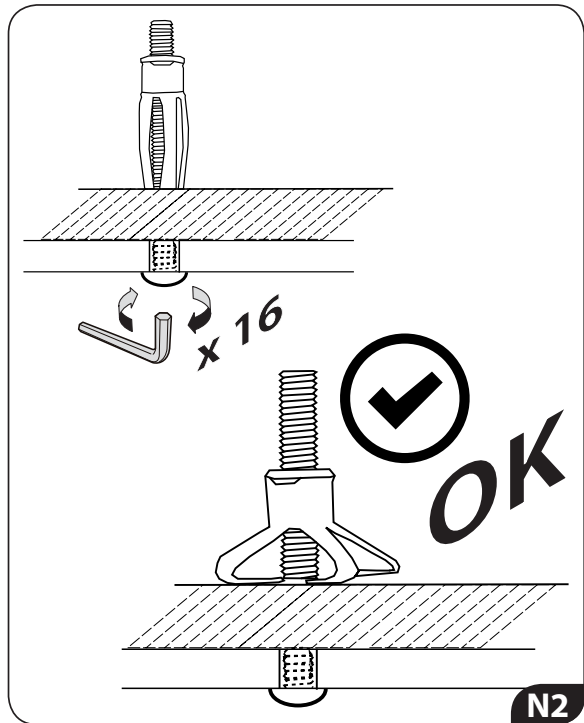

40R-DLCT

4020-DLCT

Parts

1. Stainless steel shower head
2. LED
3. IP66 / IP67 electronic board
4. Quick coupling connector to shower head
5. Recessed enclosure
6. Control keypad with 3m cable (other lengths available on request)
7. Connector with fuse
8. 7V connection cable - 5m long (other lengths available on request)
9. Power supply unit
10. Flexible hose 2 m 1/2"F X 1/2"F
11. False-ceiling plugs
12. Screws
13. Template
14. Adaptor connection 1/2"M x 1/2"M
15. Hex key with grub screws
16. Rubber nozzles (spare)
17. Chrome plate
18. Flexible hose 0,4 m 3/4"F x 3/4"F
19. Seal
20. Flow Regulator

Electrical Equipment

Technical Specifications

Electric connection	110VAC ~ 50/60 Hz - max 20w, class of protection II
Electric cable (supplied by customer)	External cable diameter: max 8.5mm
4040-DLCT	12 low voltage LEDs
40R-DLCT	12 low voltage LEDs
4020-DLCT	12 low voltage LEDs
Safety Transformer	110V ≈ / 7V = 50/60 Hz to be installed outside the safety area (in compliance with standard DIN VDE 0100, part 107 - according to prescription CEI 64/8)
Grade of protection	
Safety mark	
If no commands are sent to the system, a time-out function automatically shuts the system off after approx. 30 minutes.	

Recommended Set Ups

Installation

E

H

N

N1

N2

**Control Keypad
Operations**