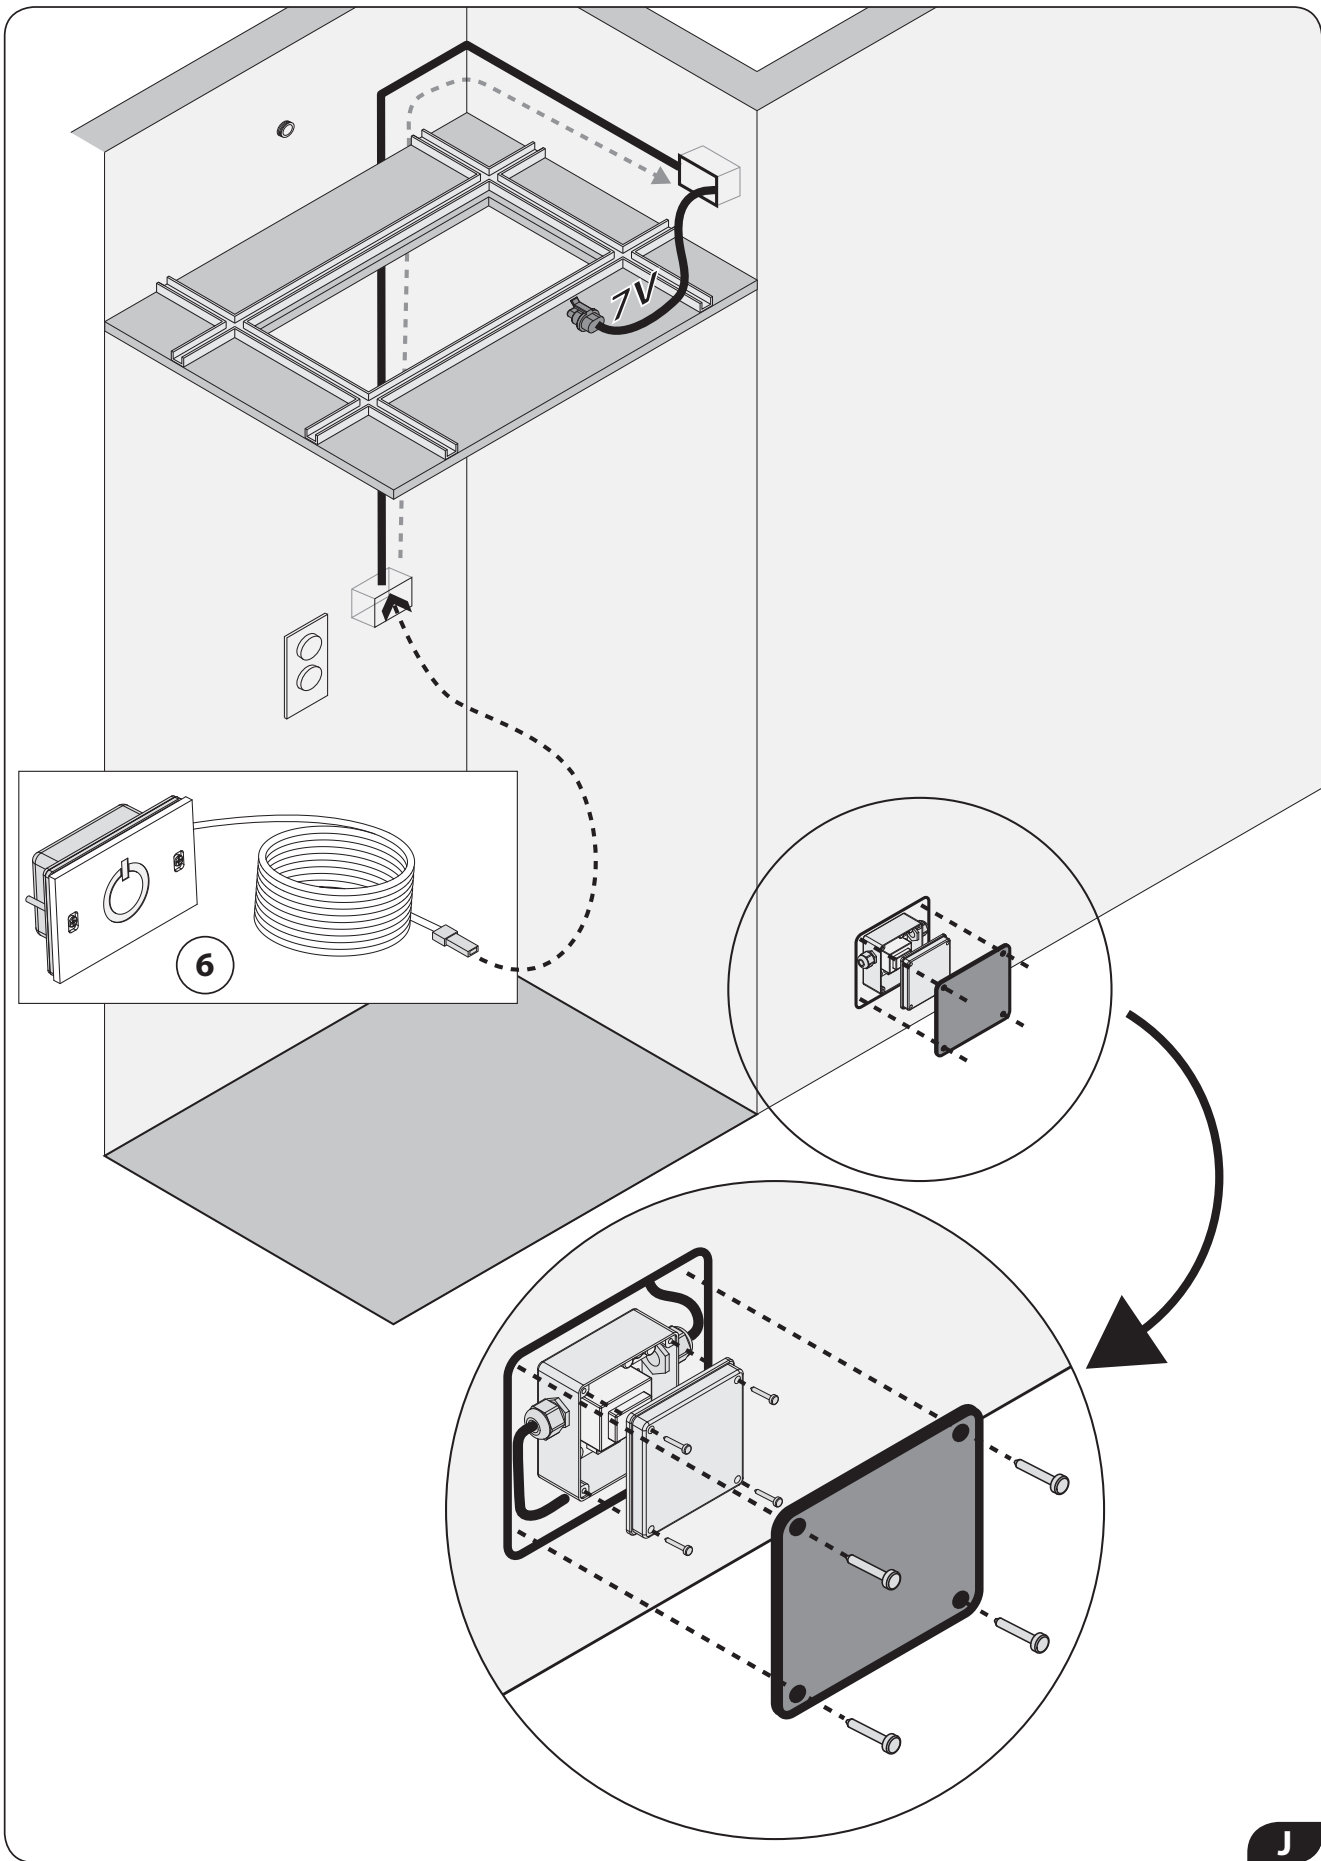

40R-DLCT

4020-DLCT

Parts

1. Stainless steel shower head
2. LED
3. IP66 / IP67 electronic board
4. Quick coupling connector to shower head
5. Recessed enclosure
6. Control keypad with 3m cable (other lengths available on request)
7. Connector with fuse
8. 7V connection cable - 5m long (other lengths available on request)
9. Power supply unit
10. Flexible hose 2 m 1/2"F X 1/2"F
11. False-ceiling plugs
12. Screws
13. Template
14. Adaptor connection 1/2"M x 1/2"M
15. Hex key with grub screws
16. Rubber nozzles (spare)
17. Chrome plate
18. Flexible hose 0,4 m 3/4"F x 3/4"F
19. Seal
20. Flow Regulator

Technical Features

Product	LED	Flow Rates	Product Weight (Kg)
4040-DLCT 40" x 40"	12	min 20 L/min max 30 L/min	40,0
40R-DLCT 40" Diameter	12	min 20 L/min max 30 L/min	34,0
4040-DLCT 40" x 20"	8	min 20 L/min max 30 L/min	18,0

Recommended Set Ups

Installation

E

H

N

N1

N2

**Control Keypad
Operations**