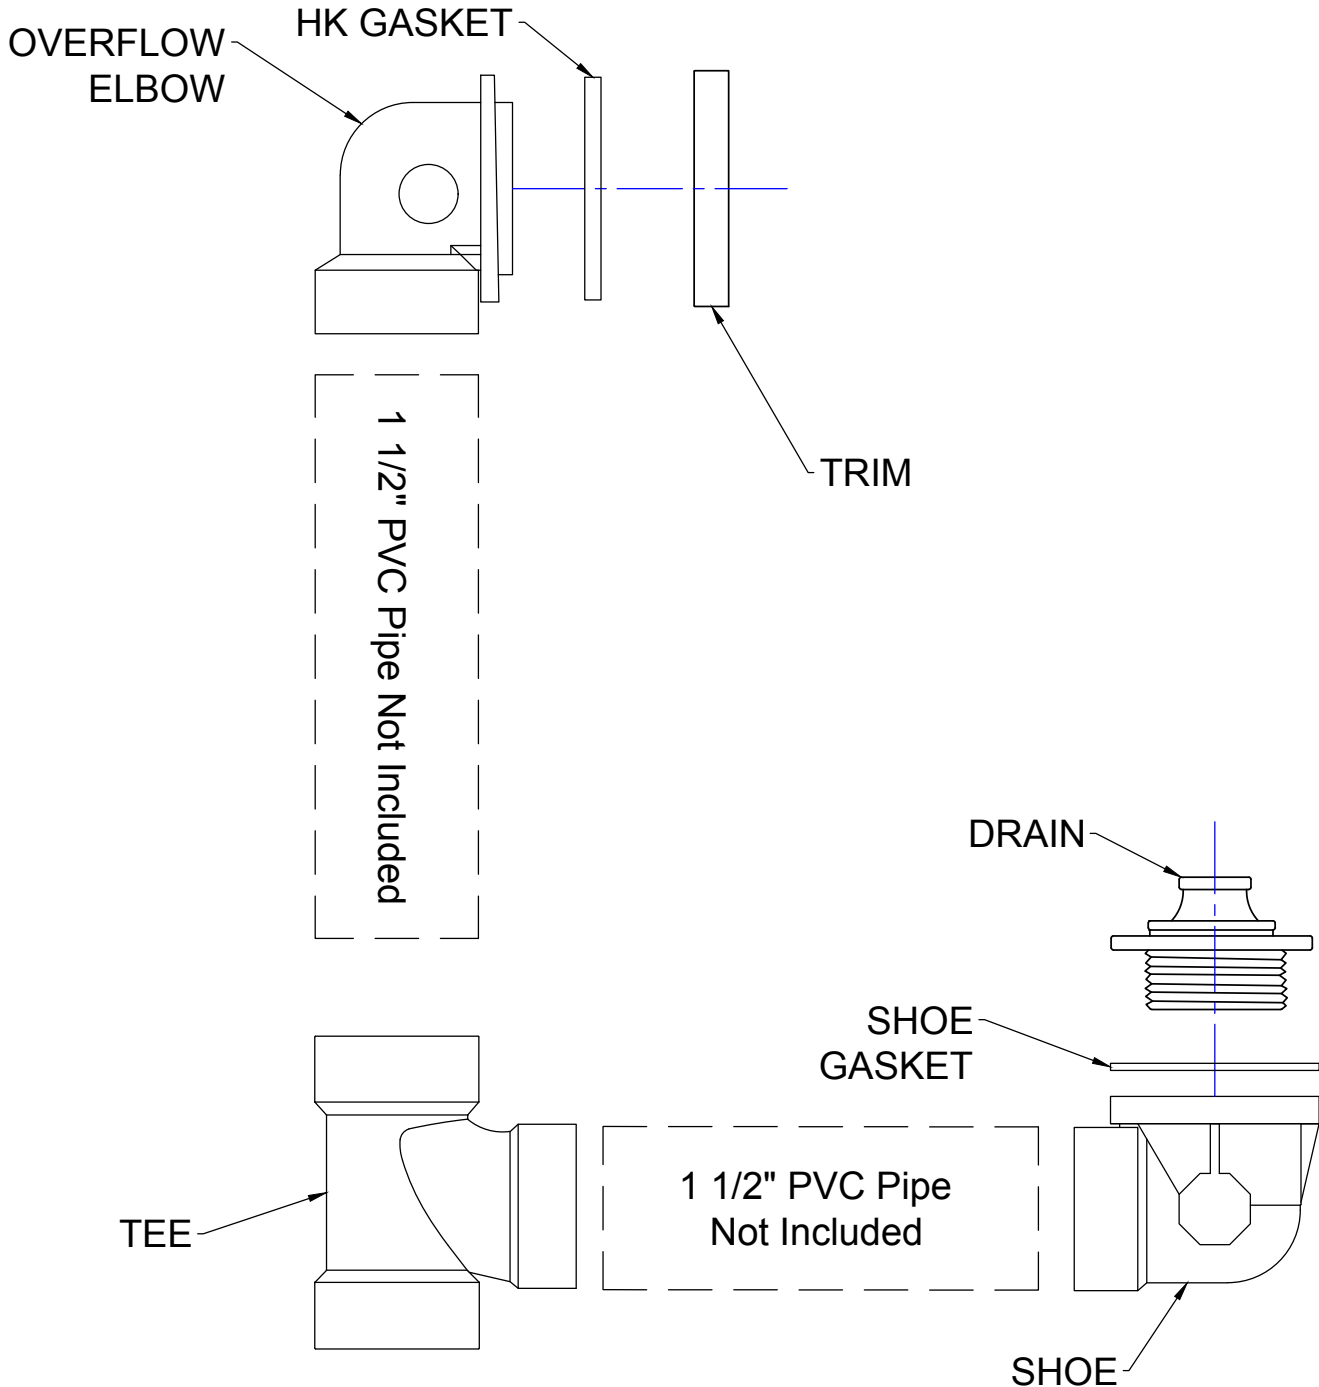

INSTALLATION INSTRUCTIONS

JACLO®

PVC Tub Drain Half Kits with Brass Trims

Part #: 540-PVCHK-, 542-PVCHK-, 541-PVCHK-, 531-PVCHK-,
535-PVCHK-, 537-PVCHK-, 549-PVCHK-, 543-PVCHK

Confidence from start to finish.®

540-PVCHK

535-PVCHK

542-PVCHK

537-PVCHK

541-PVCHK

539-PVCHK

531-PVCHK

543-PVCHK

HALF KIT INSTALLATION

This drain is designed for the installer to use their 1 1/2" PVC tubes, cut to the desired length, and install on bath tubs.

It is assumed that this work is being done by qualified plumbers who will be using the appropriate sealants and tools.