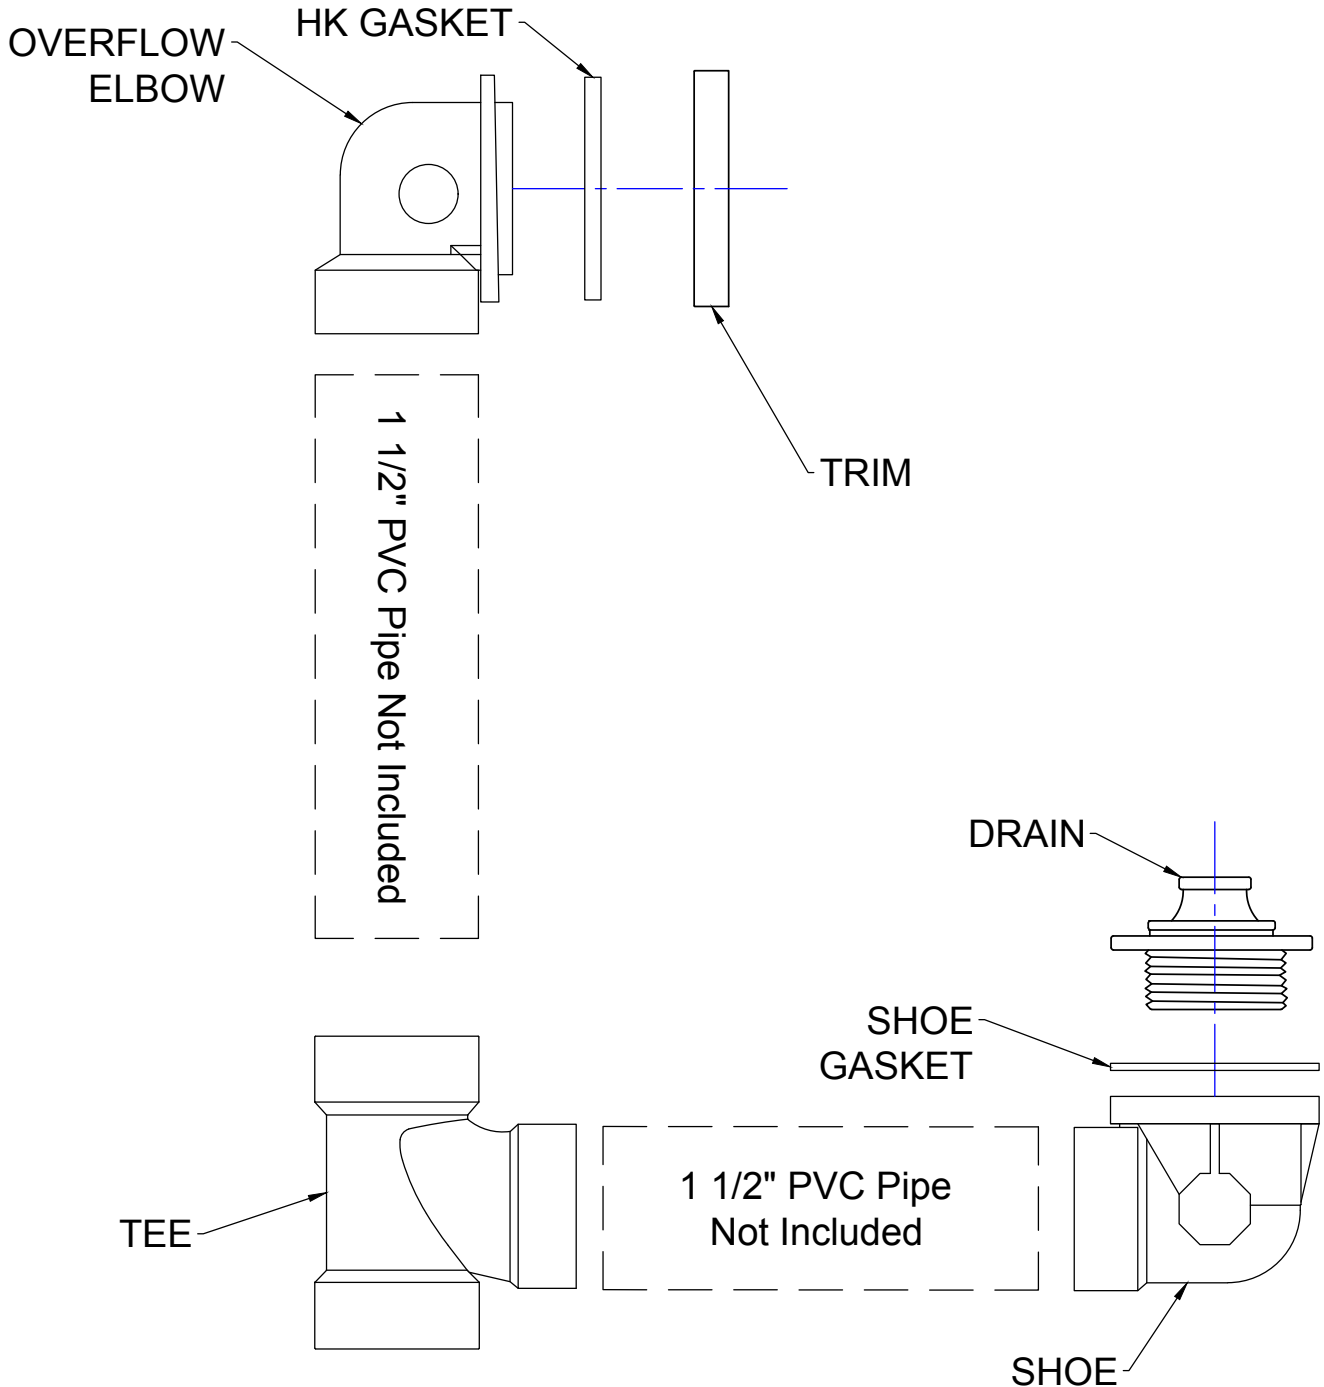

INSTALLATION INSTRUCTIONS

PVC Tub Drain Half Kits with Brass Trims

Part #: 540-PVCHK-, 542-PVCHK-, 541-PVCHK-, 531-PVCHK-,
535-PVCHK-, 537-PVCHK-, 549-PVCHK-, 543-PVCHK

Confidence from start to finish.®

540-PVCHK

535-PVCHK

542-PVCHK

537-PVCHK

541-PVCHK

539-PVCHK

531-PVCHK

543-PVCHK

HALF KIT INSTALLATION

This drain is designed for the installer to use their 1 1/2" PVC tubes, cut to the desired length, and install on bath tubs.

It is assumed that this work is being done by qualified plumbers who will be using the appropriate sealants and tools.