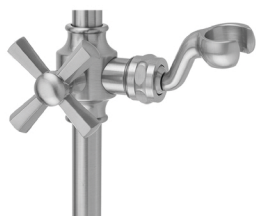

INSTALLATION INSTRUCTIONS

Decorative Wall Bars

Part #'s: 7924, 7824, 7724, 7624, 7324, 7224, 7124

JACLO®

Confidence from start to finish.*

7524

7724

7424

7924

7824

7624

7324

7224

7124

INSTRUCTIONS FOR MOUNTING

- 1> Screw escutcheon and post together
- 2> Locate desired position of wall bar
- 3> Drill 1/4" holes 23" apart
- 4> Insert molly into drilled holes
- 5> Place tube into escutcheons
- 6> Insert spacer into bottom escutcheon
- 7> Mount wall br using stainless steel screws provided and secure in place
- 8> Install press caps