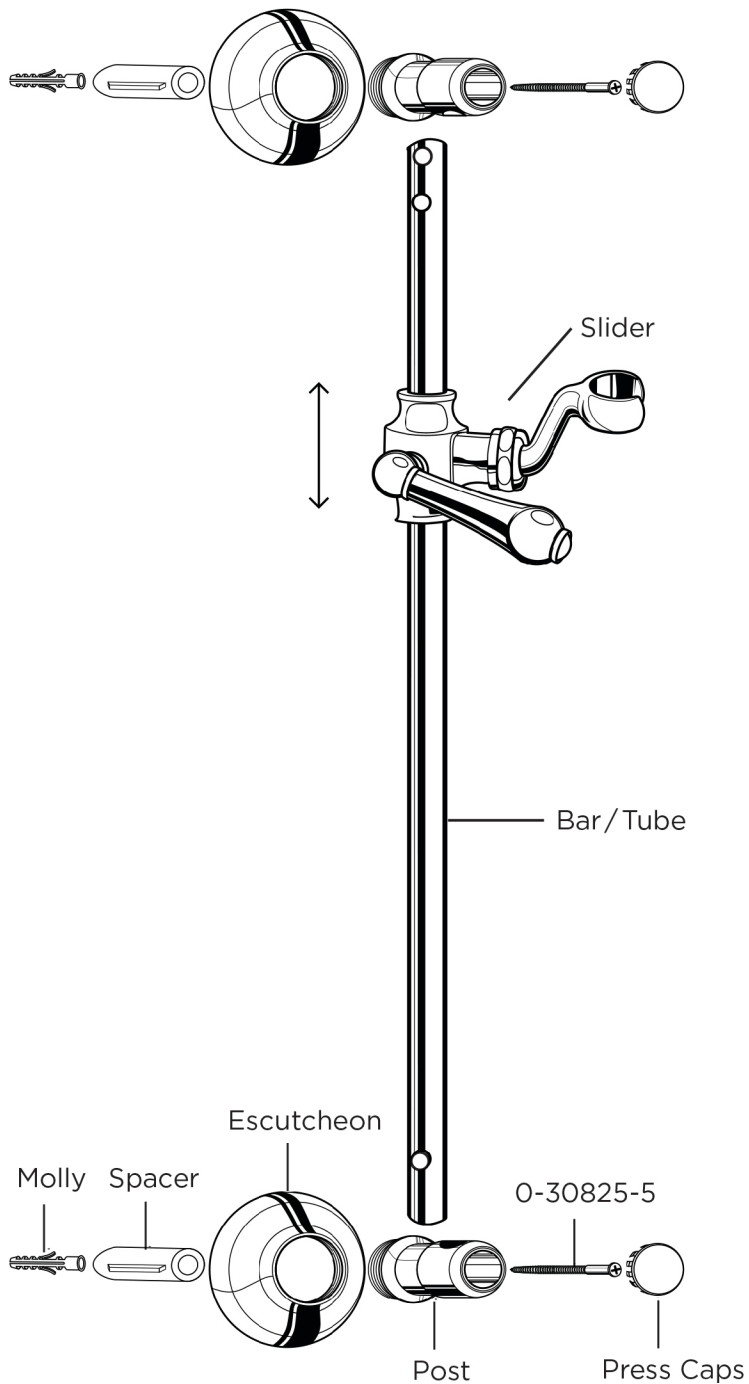

INSTALLATION INSTRUCTIONS

Decorative Wall Bars

Part #'s: 7924, 7824, 7724, 7624, 7324, 7224, 7124

JACLO®

Confidence from start to finish.*

7524

7724

7424

7924

7824

7624

7324

7224

7124

INSTRUCTIONS FOR MOUNTING

- 1> Screw escutcheon and post together
- 2> Locate desired position of wall bar
- 3> Drill 1/4" holes 23" apart
- 4> Insert molly into drilled holes
- 5> Place tube into escutcheons
- 6> Insert spacer into bottom escutcheon
- 7> Mount wall br using stainless steel screws provided and secure in place
- 8> Install press caps