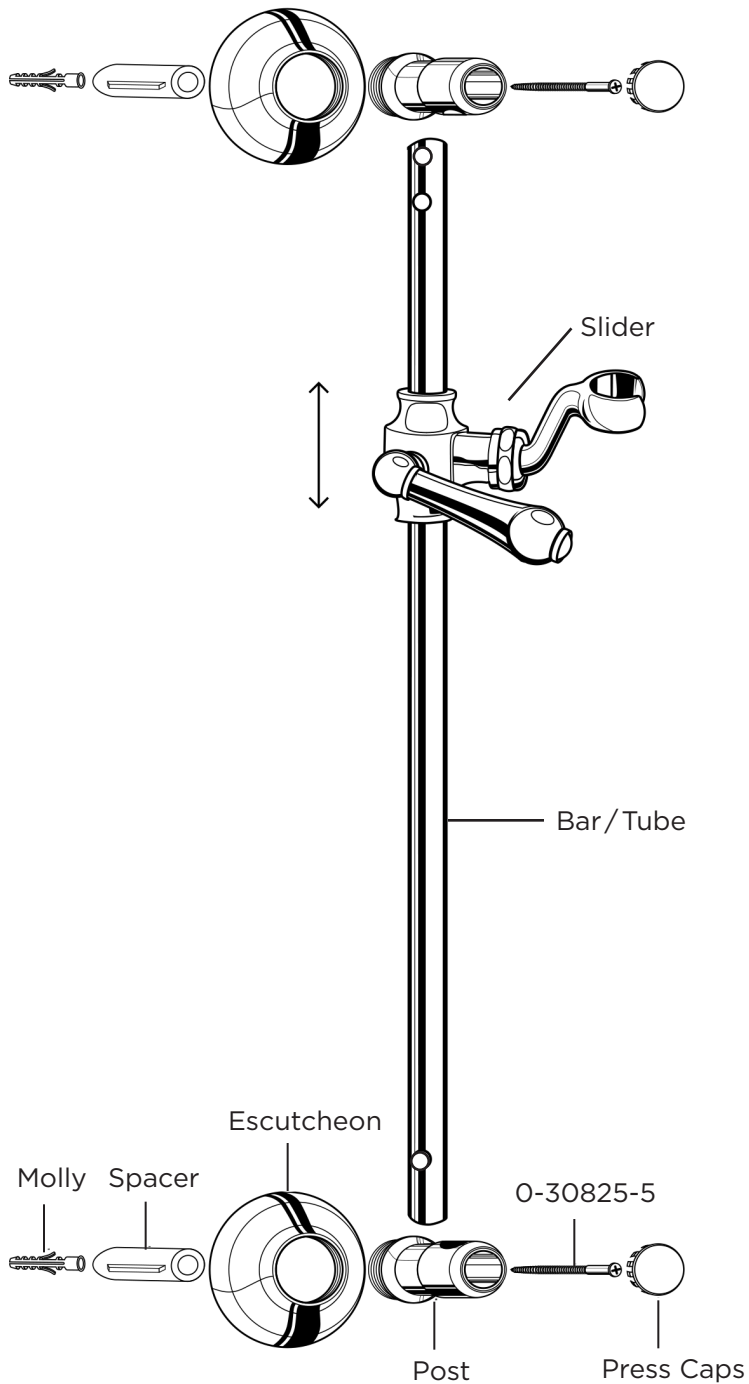

## Decorative Wall Bars

Part #'s: 7924, 7824, 7724, 7624, 7324, 7224, 7124

## INSTRUCTIONS FOR MOUNTING

- 1> Screw escutcheon and post together
- 2> Locate desired position of wall bar
- 3> Drill 1/4" holes 23" apart
- 4> Insert molly into drilled holes
- 5> Place tube into escutcheons
- 6> Insert spacer into bottom escutcheon
- 7> Mount wall br using stainless steel screws provided and secure in place
- 8> Install press caps