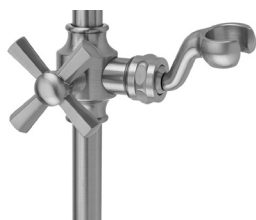

## Decorative Wall Bars

Part #'s: 7924, 7824, 7724, 7624, 7324, 7224, 7124

# JACLO®

Confidence from start to finish.™

7524

7724

7424

7924

7824

7624

## INSTRUCTIONS FOR MOUNTING

- 1> Screw escutcheon and post together
- 2> Locate desired position of wall bar
- 3> Drill 1/4" holes 23" apart
- 4> Insert molly into drilled holes
- 5> Place tube into escutcheons
- 6> Insert spacer into bottom escutcheon
- 7> Mount wall br using stainless steel screws provided and secure in place
- 8> Install press caps