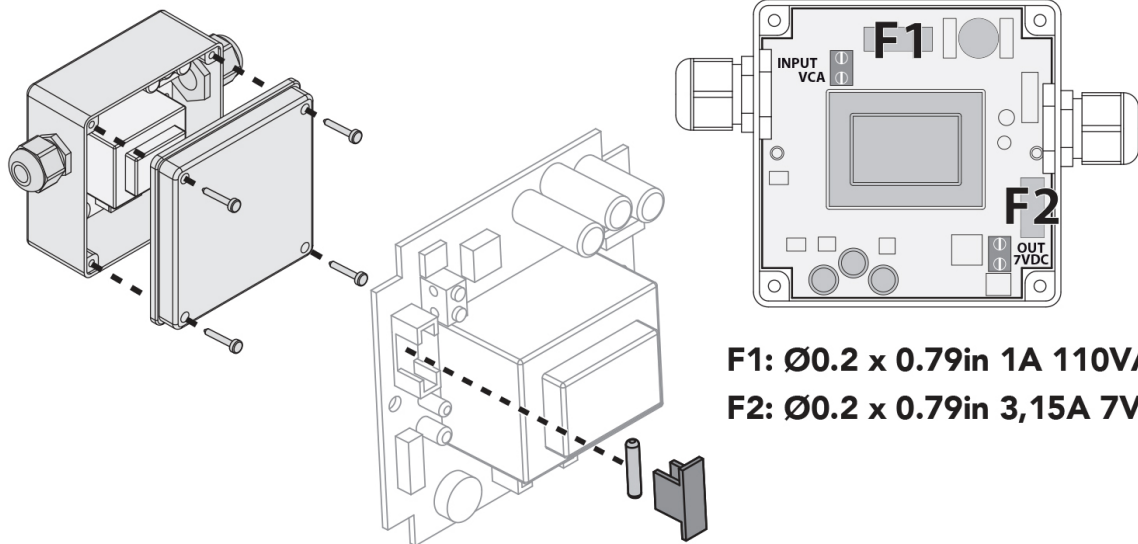

1	Stainless steel shower head
2	LED
3	IP66 / IP67 electronic board
4	Seal
5	Recessed enclosure
6	Control keypad with 10ft cable (other lengths available on request)
7	Connector with fuse
8	7V connection cable - 16 1/2ft long (other lengths available on request)
9	Power supply unit
10	Flexible hose 3 1/4ft $\frac{1}{2}$ " F x $\frac{1}{2}$ " F
11	False-ceiling plugs
12	Screws
13	Template
14	Adaptor connection $\frac{1}{2}$ " M x $\frac{1}{2}$ " M
15	Hex key with grub screws
16	Chrome plate

ELECTRICAL EQUIPMENT *Technical specifications*

Electric connection

110VAC ~ 50/60 Hz - max 20w
class of protection II

Electric cable
(supplied by customer)

External cable diameter: max 0.33 in

Oki-Cube Lights

INSTALLATION

CONTROL KEYPAD OPERATION

IN CASE OF LEDs NON-FUNCTIONING CHECK THE INSTALLATION AND REPLACE THE FUSES AS ILLUSTRATED

B

C

F1: Ø0.2 x 0.79in 1A 110VAC

F2: Ø0.2 x 0.79in 3,15A 7V

To learn more about JACLO's warranty, please visit [**jaclo.com**](http://jaclo.com)