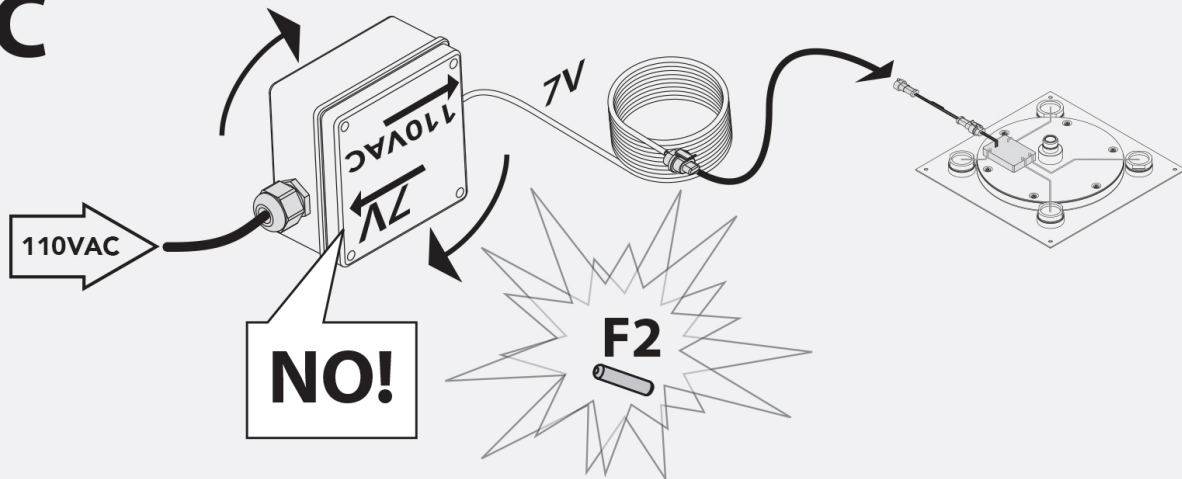

INSTALLATION

CONTROL KEYPAD OPERATION

IN CASE OF LEDs NON-FUNCTIONING CHECK THE INSTALLATION AND REPLACE THE FUSES AS ILLUSTRATED

B

C

F1: Ø0.2 x 0.79in 1A 110VAC

F2: Ø0.2 x 0.79in 3,15A 7V

To learn more about JACLO's warranty, please visit [**jaclo.com**](http://jaclo.com)