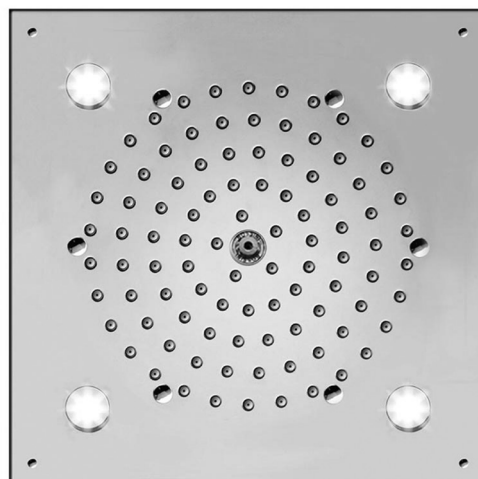

INSTALLATION INSTRUCTIONS

Chromatherapy CIRCOLARE & QUADRATO Dream Lights
Part #'s: 8R-DLCT-, 88-DLCT-

JACLO[®]
Confidence from start to finish.™

FLAT *LIGHT* RGB

CIRCOLARE
8R-DLCT-

QUADRATO
88-DLCT-

PARTS

COMPONENT PARTS

1	Stainless steel shower head
2	LED
3	IP66 / IP67 electronic board
4	Seal
5	Recessed enclosure
6	Control keypad with 10ft cable (other lengths available on request)
7	Connector with fuse
8	7V connection cable - 16 1/2ft long (other lengths available on request)
9	Power supply unit
10	Flexible hose 3 1/4ft $\frac{1}{2}$ " F x $\frac{1}{2}$ " F
11	False-ceiling plugs
12	Screws
13	Template
14	Adaptor connection $\frac{1}{2}$ " M x $\frac{1}{2}$ " M
15	Hex key with grub screws
16	Chrome plate

ELECTRICAL EQUIPMENT *Technical specifications*

Electric connection

110VAC ~ 50/60 Hz - max 20w
class of protection II

Electric cable
(supplied by customer)

External cable diameter: max 0.33 in

Oki-Cube Lights