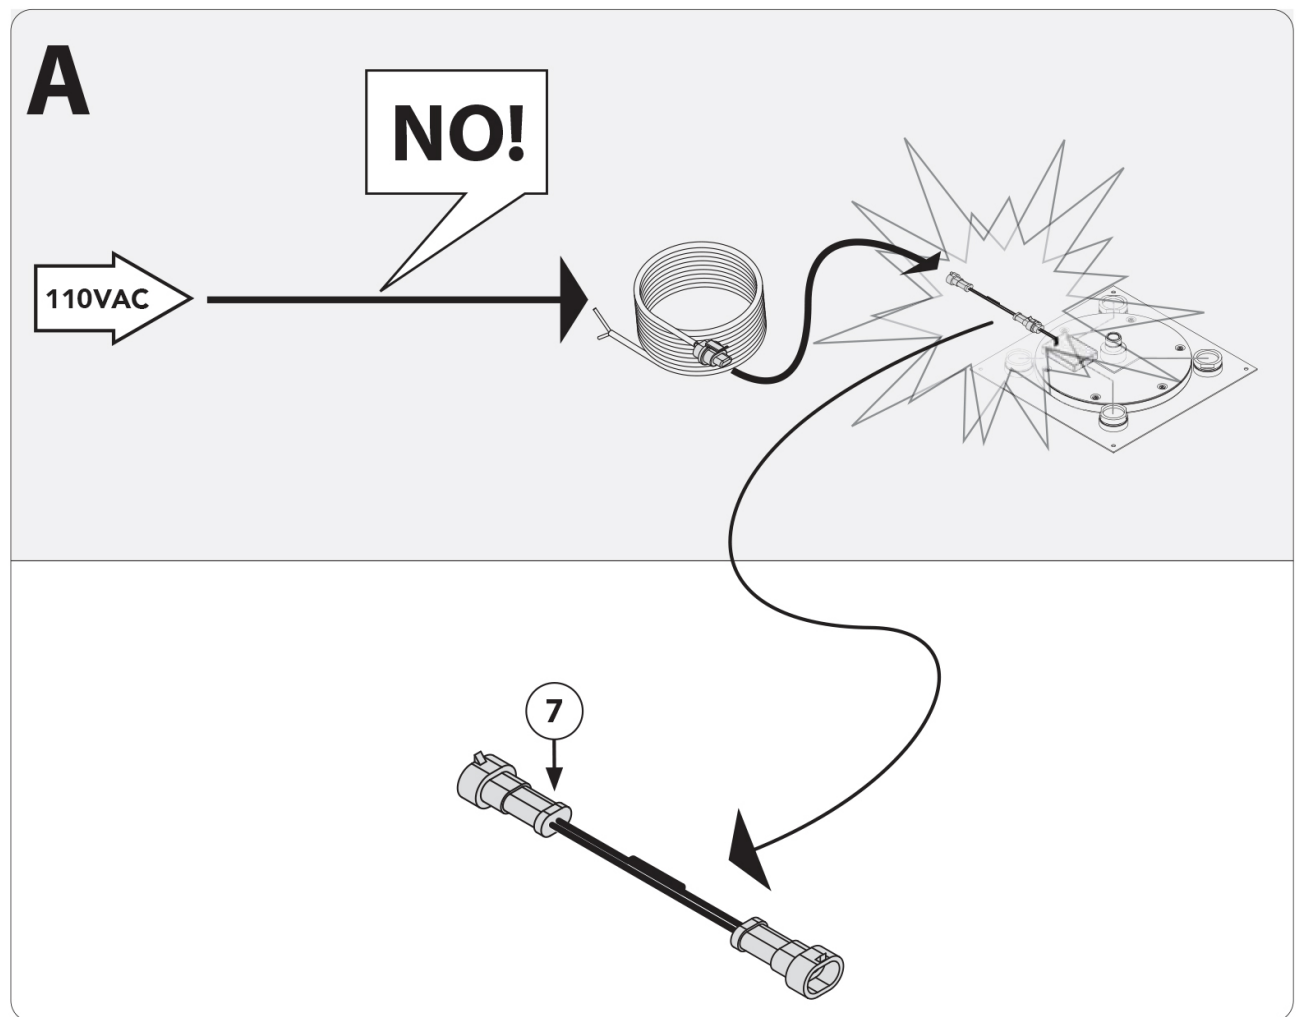

INSTALLATION

CONTROL KEYPAD OPERATION

IN CASE OF LEDs NON-FUNCTIONING CHECK THE INSTALLATION AND REPLACE THE FUSES AS ILLUSTRATED

B

C

F1: Ø0.2 x 0.79in 1A 110VAC

F2: Ø0.2 x 0.79in 3,15A 7V

To learn more about JACLO's warranty, please visit [**jaclo.com**](http://jaclo.com)