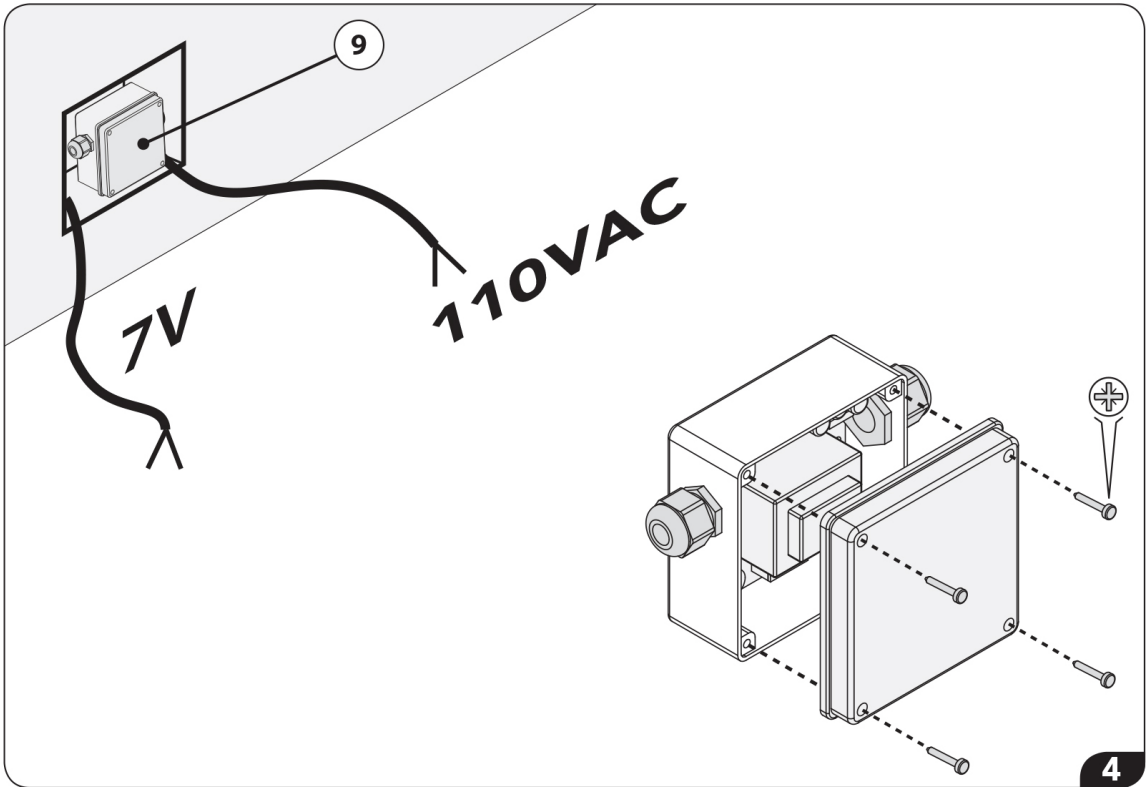

1	Stainless steel shower head
2	LED
3	IP66 / IP67 electronic board
4	Seal
5	Recessed enclosure
6	Control keypad with 10ft cable (other lengths available on request)
7	Connector with fuse
8	7V connection cable - 16 1/2ft long (other lengths available on request)
9	Power supply unit
10	Flexible hose 3 1/4ft $\frac{1}{2}$ " F x $\frac{1}{2}$ " F
11	False-ceiling plugs
12	Screws
13	Template
14	Adaptor connection $\frac{1}{2}$ " M x $\frac{1}{2}$ " M
15	Hex key with grub screws
16	Chrome plate

ELECTRICAL EQUIPMENT *Technical specifications*

Electric connection

110VAC ~ 50/60 Hz - max 20w
class of protection II

Electric cable
(supplied by customer)

External cable diameter: max 0.33 in

Oki-Cube Lights

INSTALLATION

CONTROL KEYPAD OPERATION

IN CASE OF LEDs NON-FUNCTIONING CHECK THE INSTALLATION AND REPLACE THE FUSES AS ILLUSTRATED

B

C

F1: Ø0.2 x 0.79in 1A 110VAC

F2: Ø0.2 x 0.79in 3,15A 7V

To learn more about JACLO's warranty, please visit [**jaclo.com**](http://jaclo.com)