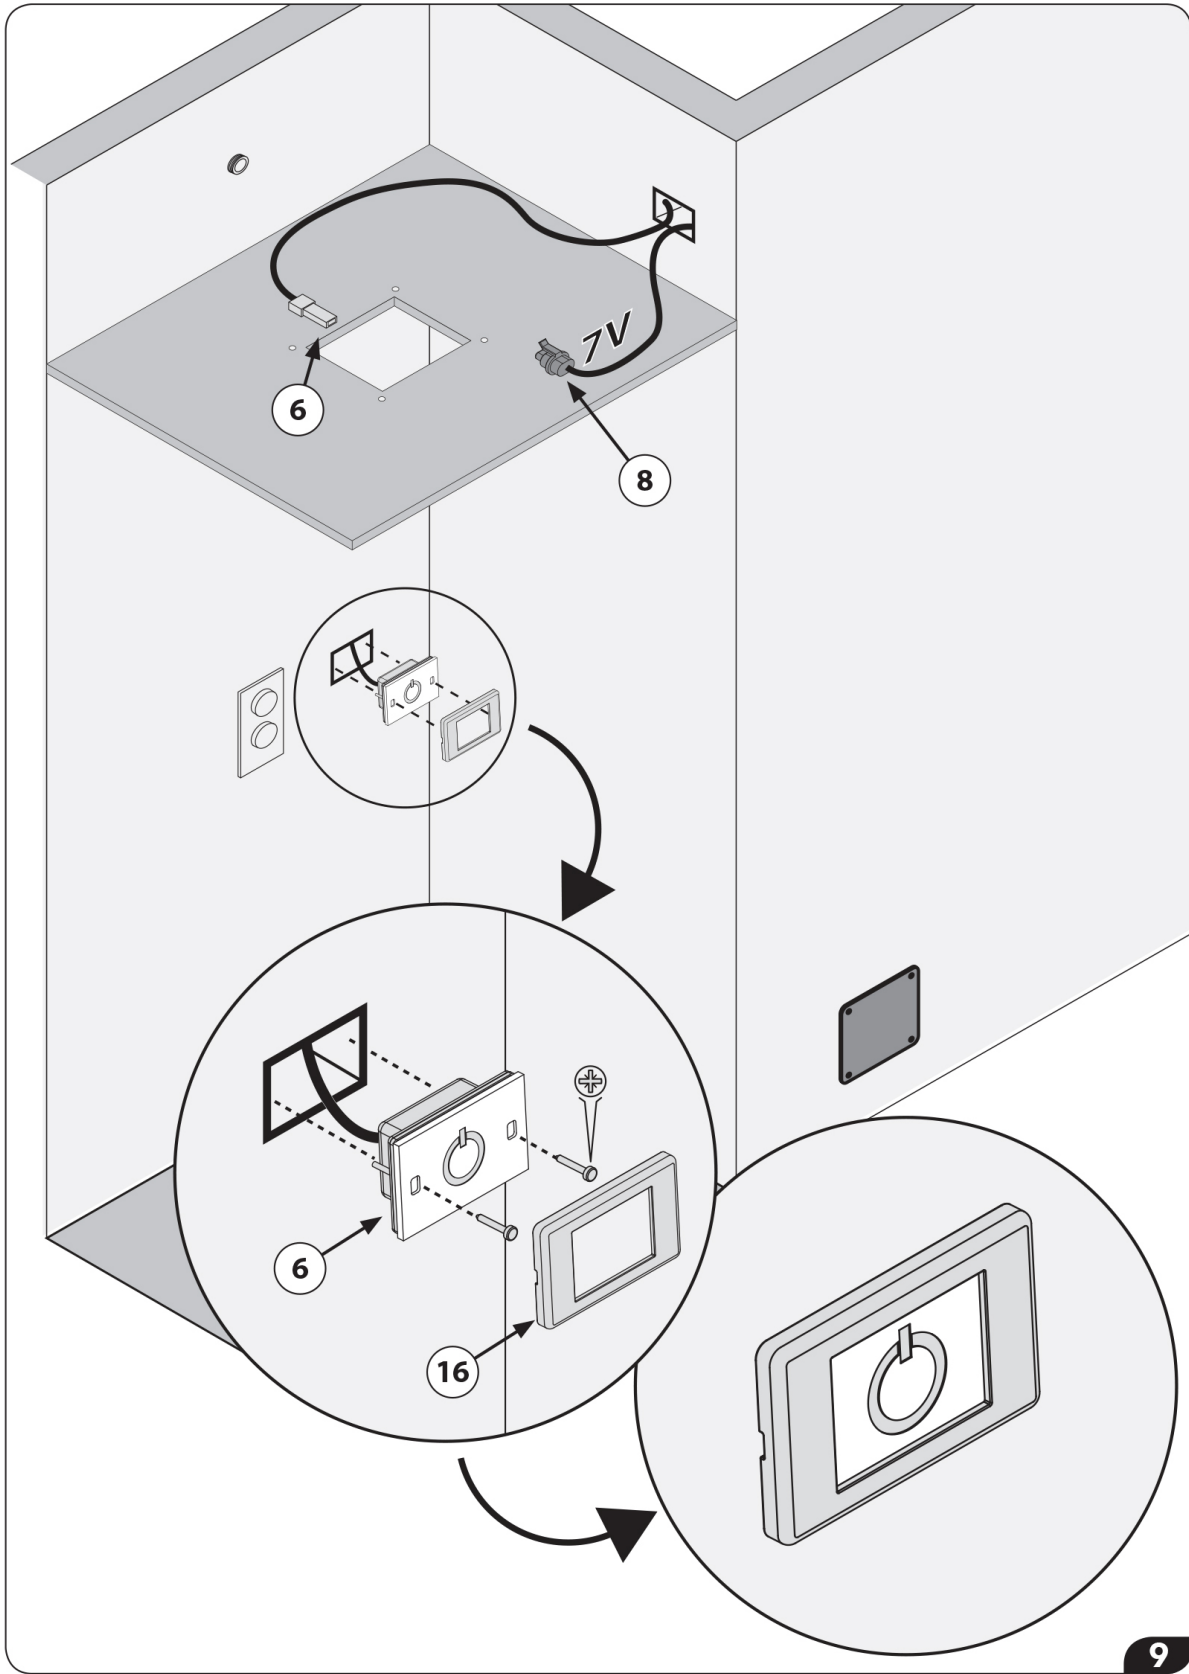

1	Stainless steel shower head
2	LED
3	IP66 / IP67 electronic board
4	Seal
5	Recessed enclosure
6	Control keypad with 10ft cable (other lengths available on request)
7	Connector with fuse
8	7V connection cable - 16 1/2ft long (other lengths available on request)
9	Power supply unit
10	Flexible hose 3 1/4ft $\frac{1}{2}$ " F x $\frac{1}{2}$ " F
11	False-ceiling plugs
12	Screws
13	Template
14	Adaptor connection $\frac{1}{2}$ " M x $\frac{1}{2}$ " M
15	Hex key with grub screws
16	Chrome plate

ELECTRICAL EQUIPMENT *Technical specifications*

Electric connection

110VAC ~ 50/60 Hz - max 20w
class of protection II

Electric cable
(supplied by customer)

External cable diameter: max 0.33 in

Oki-Cube Lights

INSTALLATION

CONTROL KEYPAD OPERATION

IN CASE OF LEDs NON-FUNCTIONING CHECK THE INSTALLATION AND REPLACE THE FUSES AS ILLUSTRATED

B

C

F1: Ø0.2 x 0.79in 1A 110VAC

F2: Ø0.2 x 0.79in 3,15A 7V

To learn more about JACLO's warranty, please visit [**jaclo.com**](http://jaclo.com)