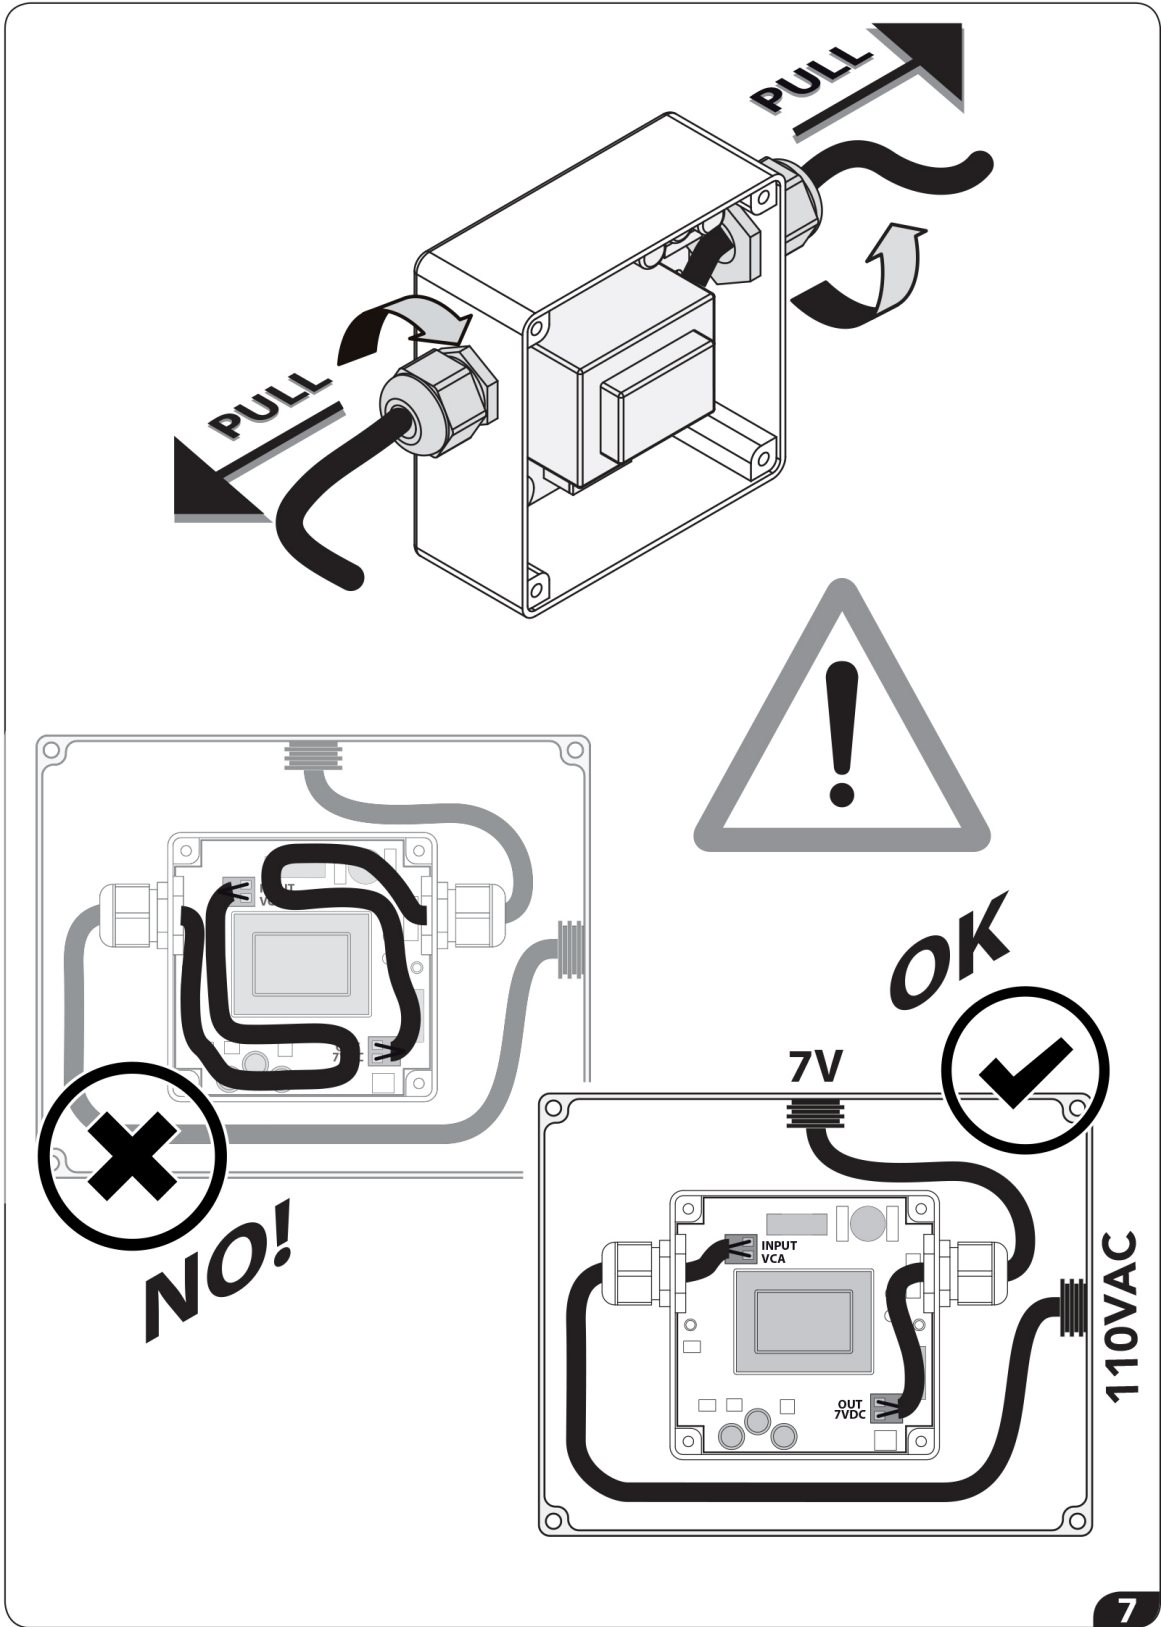

1	Stainless steel shower head
2	LED
3	IP66 / IP67 electronic board
4	Seal
5	Recessed enclosure
6	Control keypad with 10ft cable (other lengths available on request)
7	Connector with fuse
8	7V connection cable - 16 1/2ft long (other lengths available on request)
9	Power supply unit
10	Flexible hose 3 1/4ft $\frac{1}{2}$ " F x $\frac{1}{2}$ " F
11	False-ceiling plugs
12	Screws
13	Template
14	Adaptor connection $\frac{1}{2}$ " M x $\frac{1}{2}$ " M
15	Hex key with grub screws
16	Chrome plate

ELECTRICAL EQUIPMENT *Technical specifications*

Electric connection

110VAC ~ 50/60 Hz - max 20w
class of protection II

Electric cable
(supplied by customer)

External cable diameter: max 0.33 in

Oki-Cube Lights

INSTALLATION

CONTROL KEYPAD OPERATION

IN CASE OF LEDs NON-FUNCTIONING CHECK THE INSTALLATION AND REPLACE THE FUSES AS ILLUSTRATED

B

C

F1: Ø0.2 x 0.79in 1A 110VAC

F2: Ø0.2 x 0.79in 3,15A 7V

To learn more about JACLO's warranty, please visit [**jaclo.com**](http://jaclo.com)