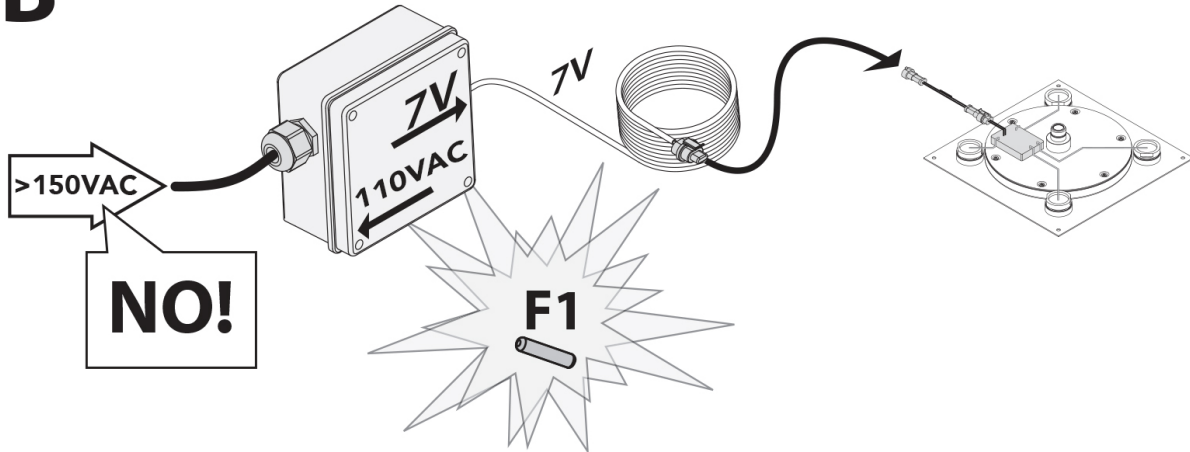

INSTALLATION

CONTROL KEYPAD OPERATION

IN CASE OF LEDs NON-FUNCTIONING CHECK THE INSTALLATION AND REPLACE THE FUSES AS ILLUSTRATED

B

C

F1: Ø0.2 x 0.79in 1A 110VAC

F2: Ø0.2 x 0.79in 3,15A 7V

To learn more about JACLO's warranty, please visit [**jaclo.com**](http://jaclo.com)