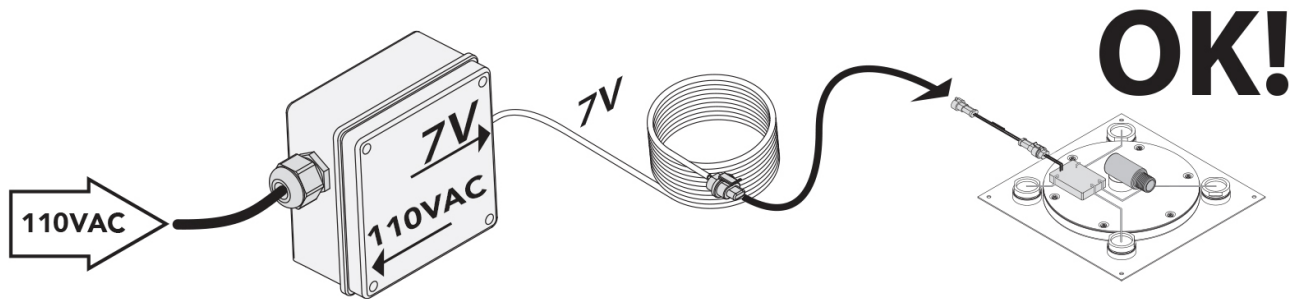

INSTALLATION

CONTROL KEYPAD OPERATION

IN CASE OF LEDs NON-FUNCTIONING CHECK THE INSTALLATION AND REPLACE THE FUSES AS ILLUSTRATED

B

C

F1: Ø0.2 x 0.79in 1A 110VAC

F2: Ø0.2 x 0.79in 3,15A 7V

To learn more about JACLO's warranty, please visit [**jaclo.com**](http://jaclo.com)