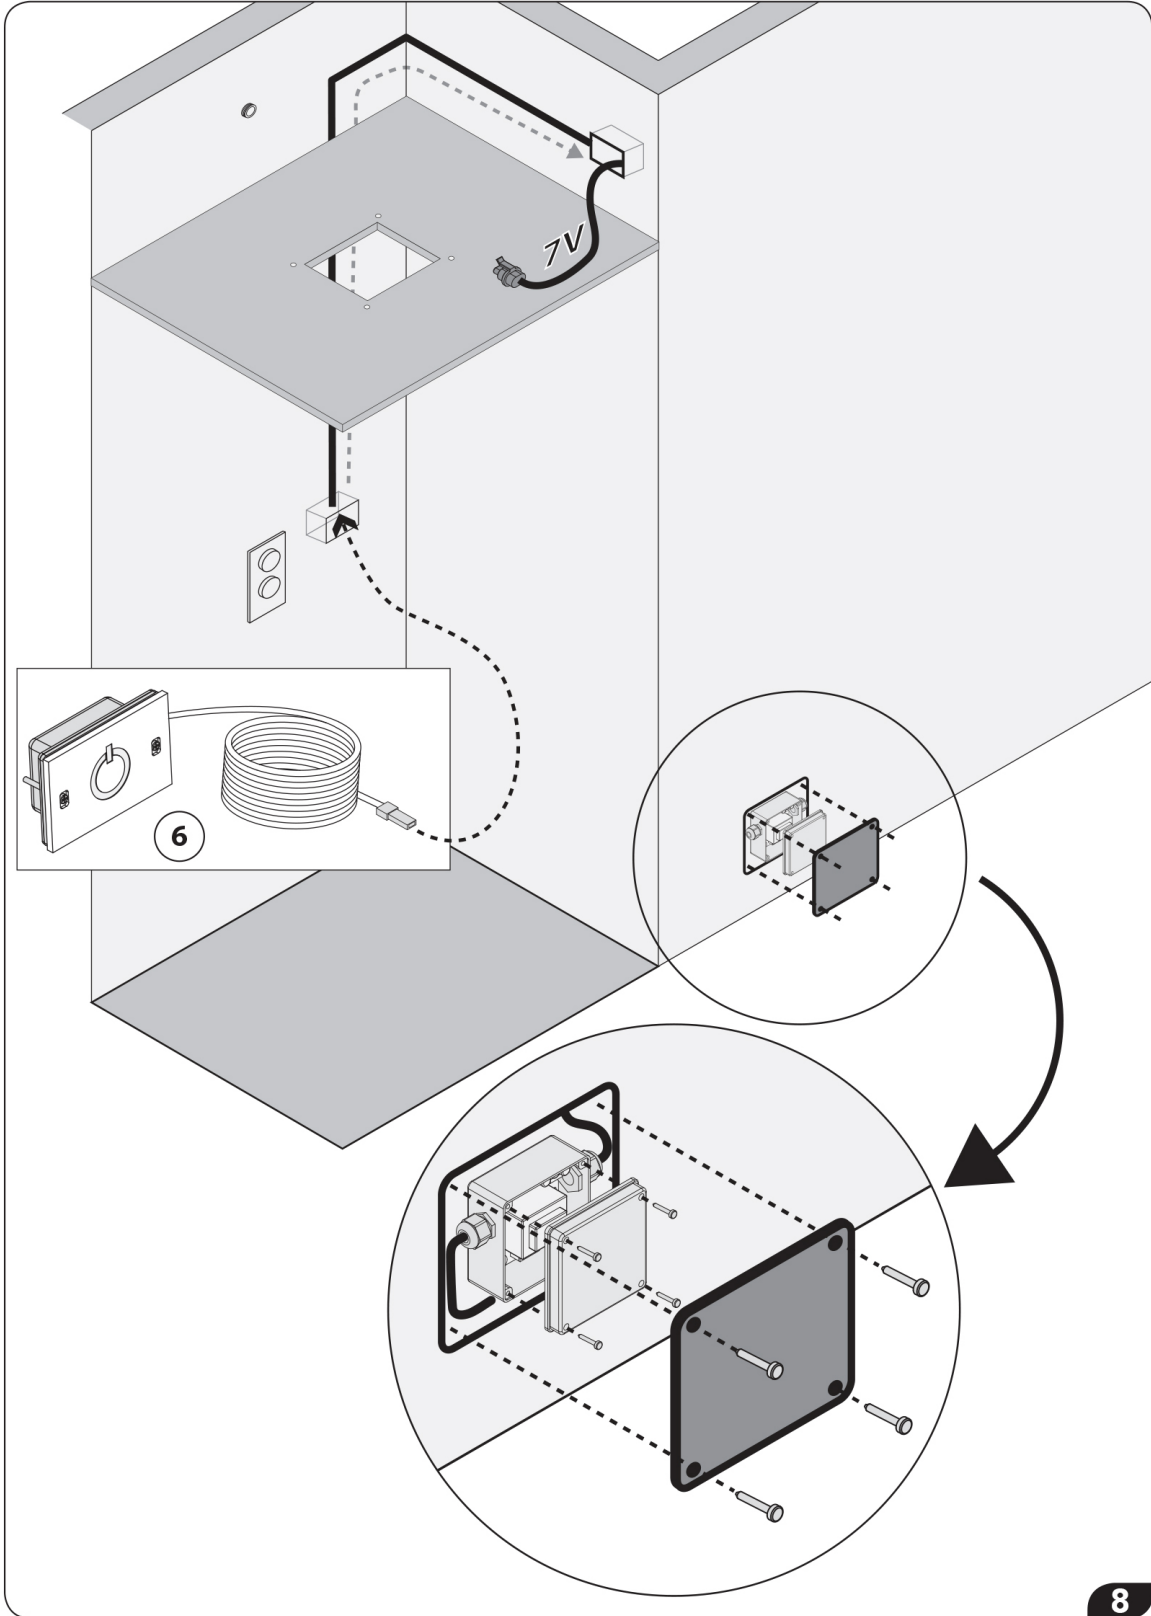

1	Stainless steel shower head
2	LED
3	IP66 / IP67 electronic board
4	Seal
5	Recessed enclosure
6	Control keypad with 10ft cable (other lengths available on request)
7	Connector with fuse
8	7V connection cable - 16 1/2ft long (other lengths available on request)
9	Power supply unit
10	Flexible hose 3 1/4ft $\frac{1}{2}$ " F x $\frac{1}{2}$ " F
11	False-ceiling plugs
12	Screws
13	Template
14	Adaptor connection $\frac{1}{2}$ " M x $\frac{1}{2}$ " M
15	Hex key with grub screws
16	Chrome plate

ELECTRICAL EQUIPMENT *Technical specifications*

Electric connection

110VAC ~ 50/60 Hz - max 20w
class of protection II

Electric cable
(supplied by customer)

External cable diameter: max 0.33 in

Oki-Cube Lights

INSTALLATION

CONTROL KEYPAD OPERATION

IN CASE OF LEDs NON-FUNCTIONING CHECK THE INSTALLATION AND REPLACE THE FUSES AS ILLUSTRATED

B

C

F1: Ø0.2 x 0.79in 1A 110VAC

F2: Ø0.2 x 0.79in 3,15A 7V

To learn more about JACLO's warranty, please visit [**jaclo.com**](http://jaclo.com)