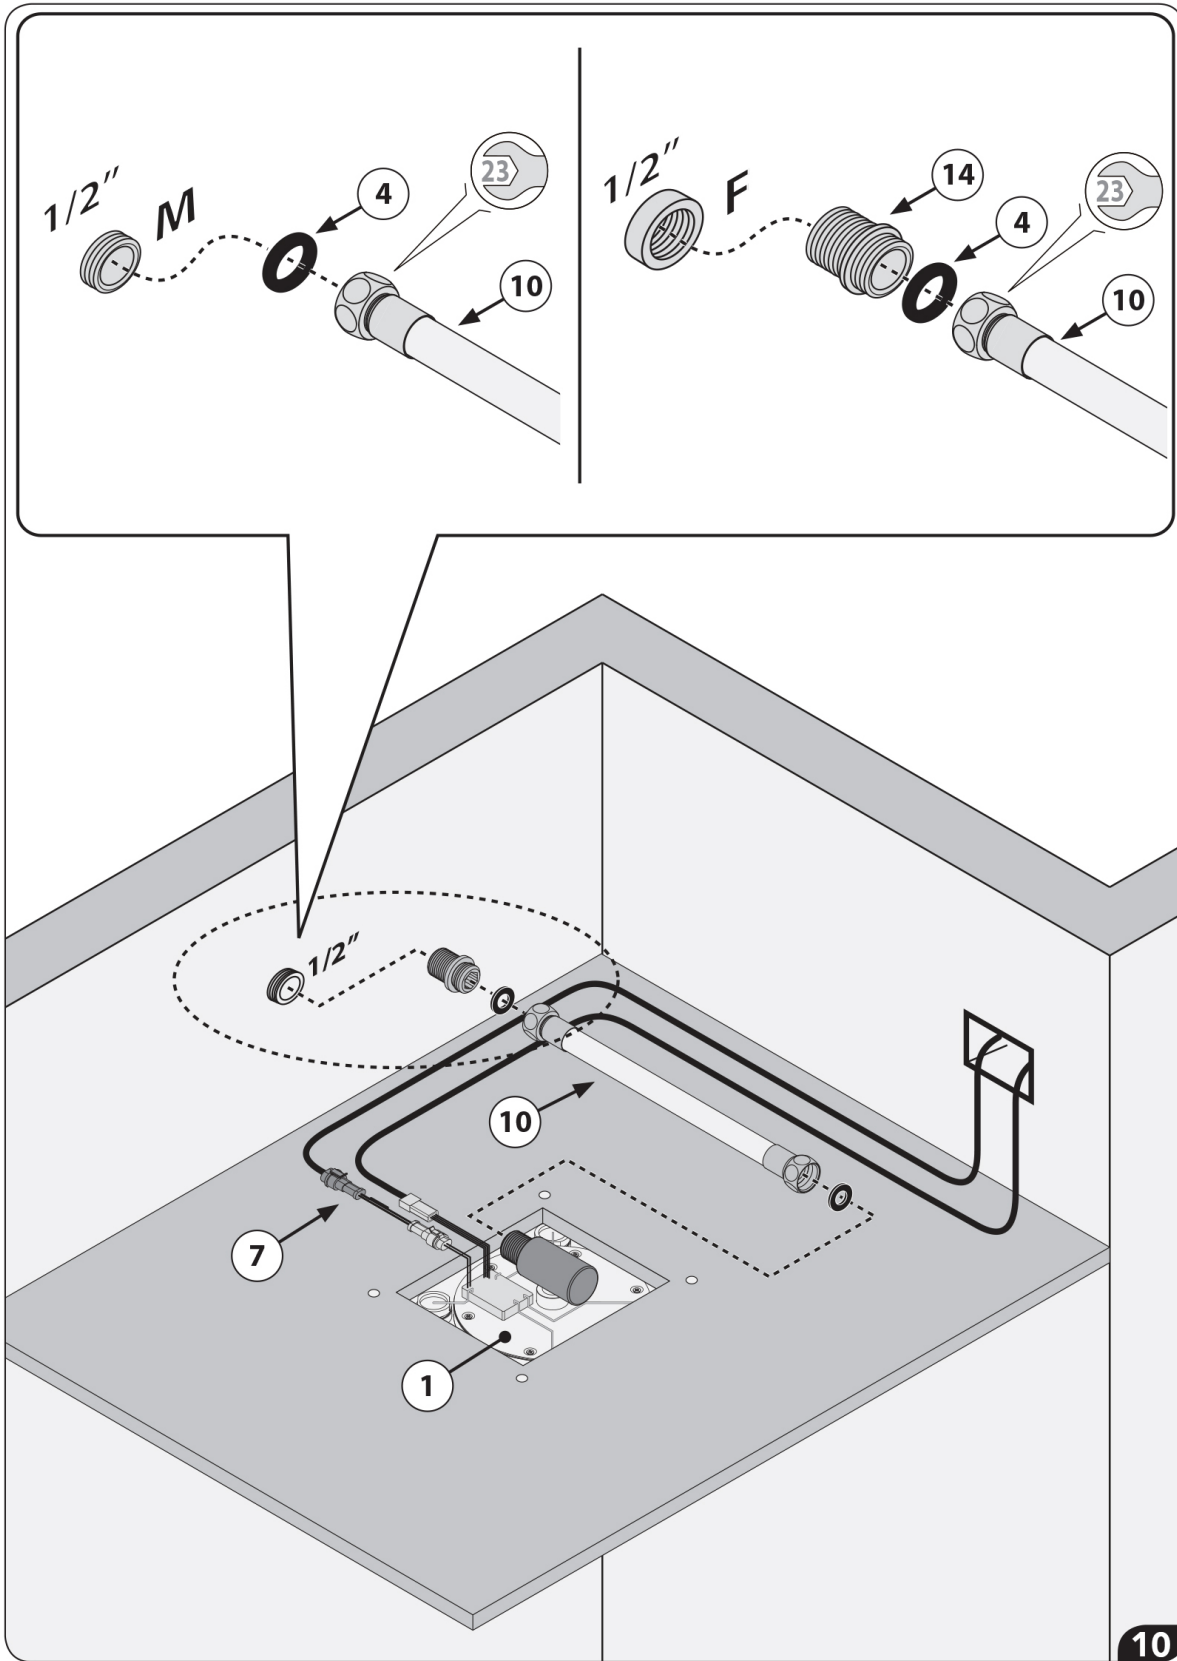

1	Stainless steel shower head
2	LED
3	IP66 / IP67 electronic board
4	Seal
5	Recessed enclosure
6	Control keypad with 10ft cable (other lengths available on request)
7	Connector with fuse
8	7V connection cable - 16 1/2ft long (other lengths available on request)
9	Power supply unit
10	Flexible hose 3 1/4ft $\frac{1}{2}$ " F x $\frac{1}{2}$ " F
11	False-ceiling plugs
12	Screws
13	Template
14	Adaptor connection $\frac{1}{2}$ " M x $\frac{1}{2}$ " M
15	Hex key with grub screws
16	Chrome plate

ELECTRICAL EQUIPMENT *Technical specifications*

Electric connection

110VAC ~ 50/60 Hz - max 20w
class of protection II

Electric cable
(supplied by customer)

External cable diameter: max 0.33 in

Oki-Cube Lights

INSTALLATION

CONTROL KEYPAD OPERATION

IN CASE OF LEDs NON-FUNCTIONING CHECK THE INSTALLATION AND REPLACE THE FUSES AS ILLUSTRATED

B

C

F1: Ø0.2 x 0.79in 1A 110VAC

F2: Ø0.2 x 0.79in 3,15A 7V

To learn more about JACLO's warranty, please visit [**jaclo.com**](http://jaclo.com)