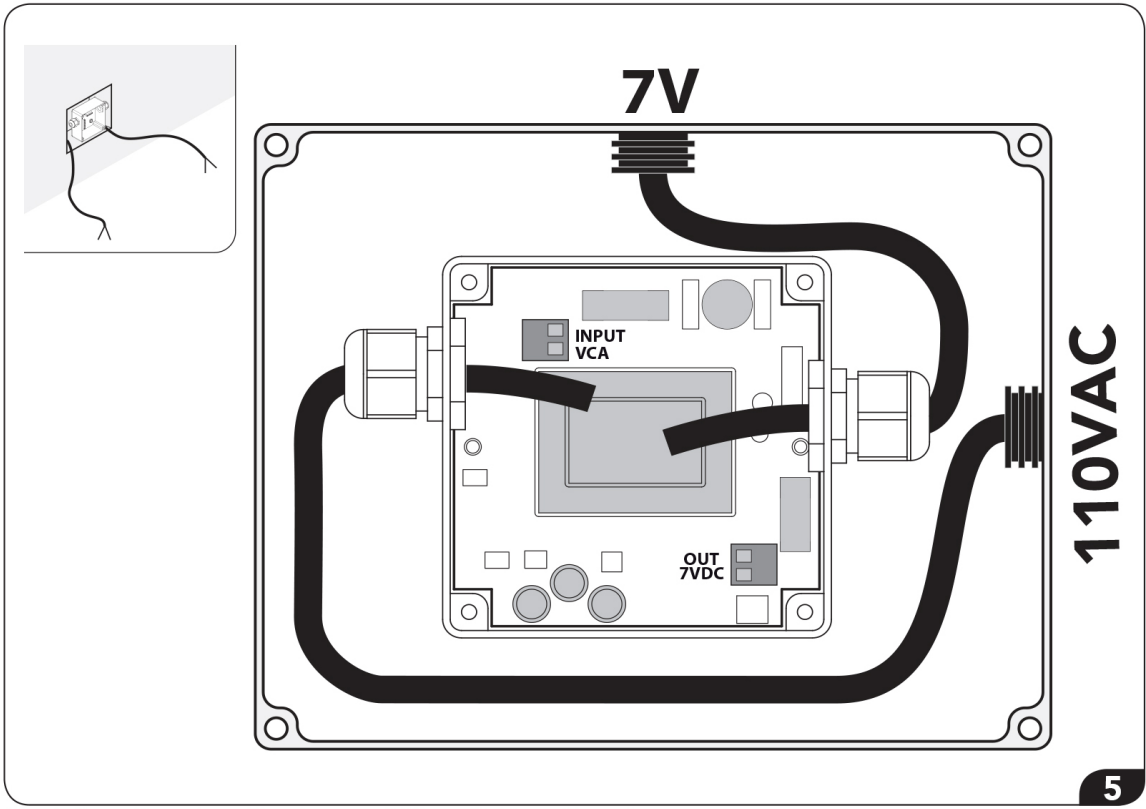

1	Stainless steel shower head
2	LED
3	IP66 / IP67 electronic board
4	Seal
5	Recessed enclosure
6	Control keypad with 10ft cable (other lengths available on request)
7	Connector with fuse
8	7V connection cable - 16 1/2ft long (other lengths available on request)
9	Power supply unit
10	Flexible hose 3 1/4ft $\frac{1}{2}$ " F x $\frac{1}{2}$ " F
11	False-ceiling plugs
12	Screws
13	Template
14	Adaptor connection $\frac{1}{2}$ " M x $\frac{1}{2}$ " M
15	Hex key with grub screws
16	Chrome plate

ELECTRICAL EQUIPMENT *Technical specifications*

Electric connection

110VAC ~ 50/60 Hz - max 20w
class of protection II

Electric cable
(supplied by customer)

External cable diameter: max 0.33 in

Oki-Cube Lights

INSTALLATION

CONTROL KEYPAD OPERATION

IN CASE OF LEDs NON-FUNCTIONING CHECK THE INSTALLATION AND REPLACE THE FUSES AS ILLUSTRATED

B

C

F1: Ø0.2 x 0.79in 1A 110VAC

F2: Ø0.2 x 0.79in 3,15A 7V

To learn more about JACLO's warranty, please visit [**jaclo.com**](http://jaclo.com)