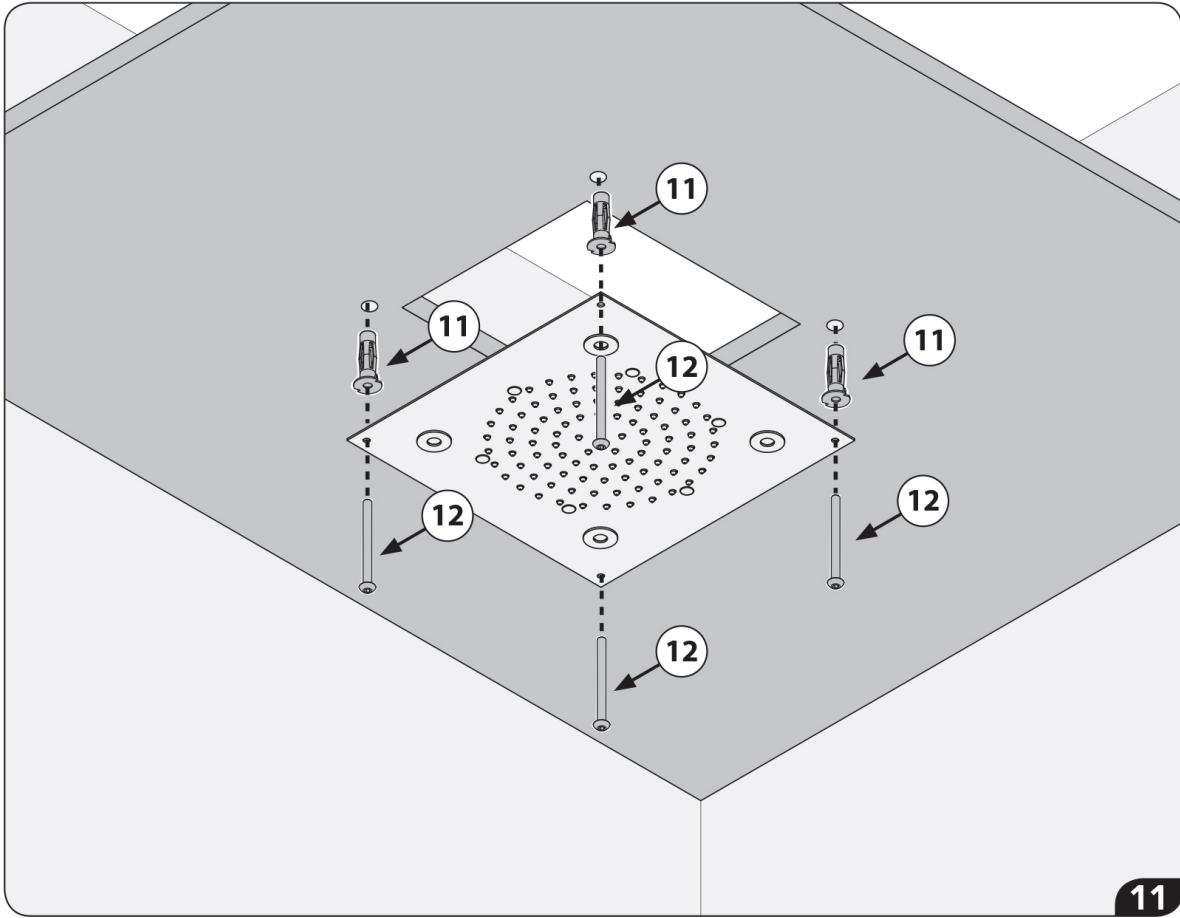

INSTALLATION

CONTROL KEYPAD OPERATION

IN CASE OF LEDs NON-FUNCTIONING CHECK THE INSTALLATION AND REPLACE THE FUSES AS ILLUSTRATED

B

C

F1: Ø0.2 x 0.79in 1A 110VAC

F2: Ø0.2 x 0.79in 3,15A 7V

To learn more about JACLO's warranty, please visit [**jaclo.com**](http://jaclo.com)