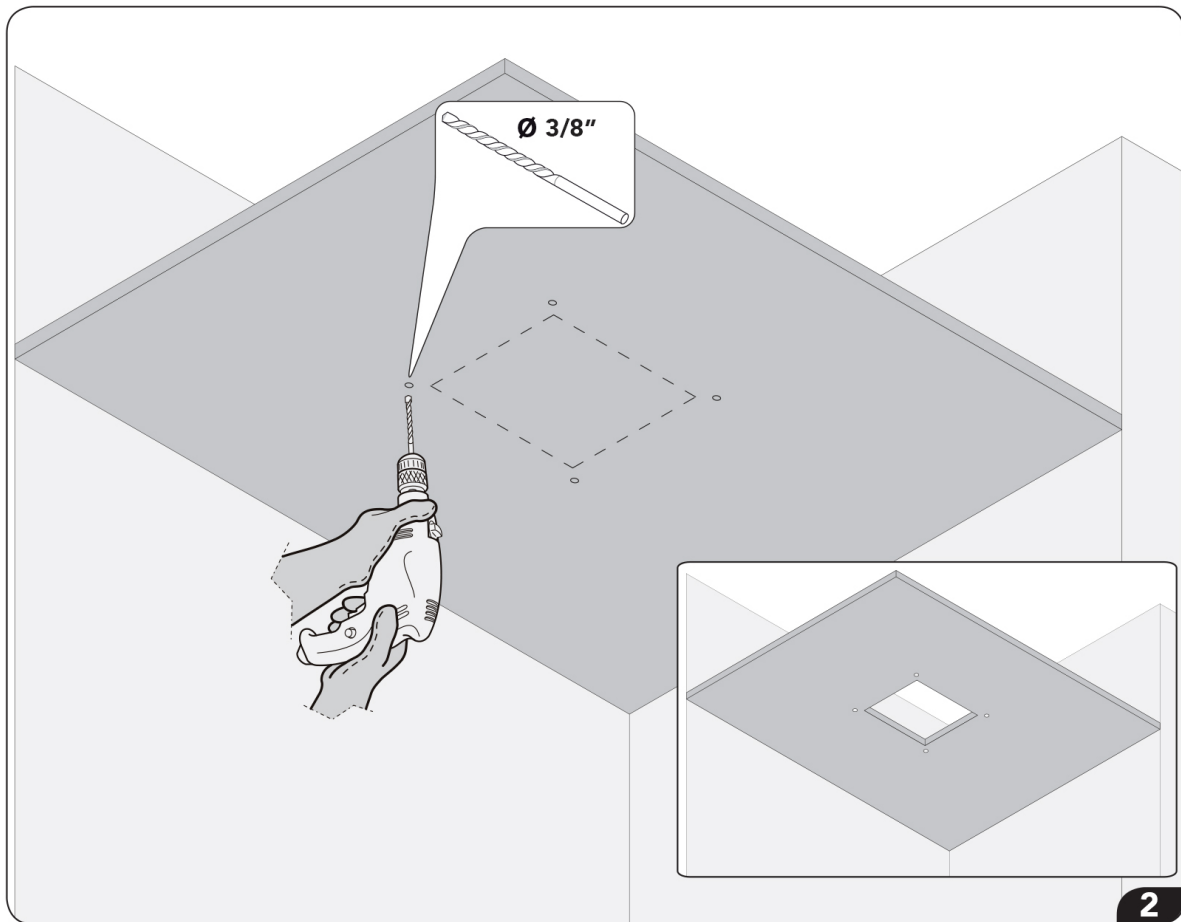

INSTALLATION