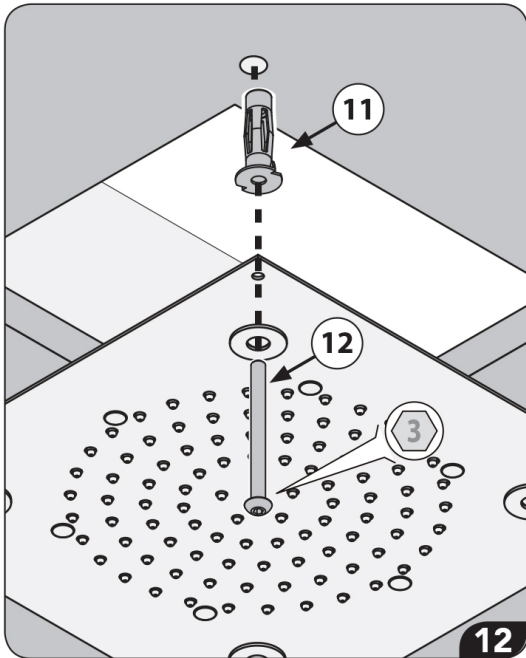

1	Stainless steel shower head
2	LED
3	IP66 / IP67 electronic board
4	Seal
5	Recessed enclosure
6	Control keypad with 10ft cable (other lengths available on request)
7	Connector with fuse
8	7V connection cable - 16 1/2ft long (other lengths available on request)
9	Power supply unit
10	Flexible hose 3 1/4ft $\frac{1}{2}$ " F x $\frac{1}{2}$ " F
11	False-ceiling plugs
12	Screws
13	Template
14	Adaptor connection $\frac{1}{2}$ " M x $\frac{1}{2}$ " M
15	Hex key with grub screws
16	Chrome plate

INSTALLATION

CONTROL KEYPAD OPERATION

IN CASE OF LEDs NON-FUNCTIONING CHECK THE INSTALLATION AND REPLACE THE FUSES AS ILLUSTRATED

B

C

F1: Ø0.2 x 0.79in 1A 110VAC

F2: Ø0.2 x 0.79in 3,15A 7V

To learn more about JACLO's warranty, please visit [**jaclo.com**](http://jaclo.com)