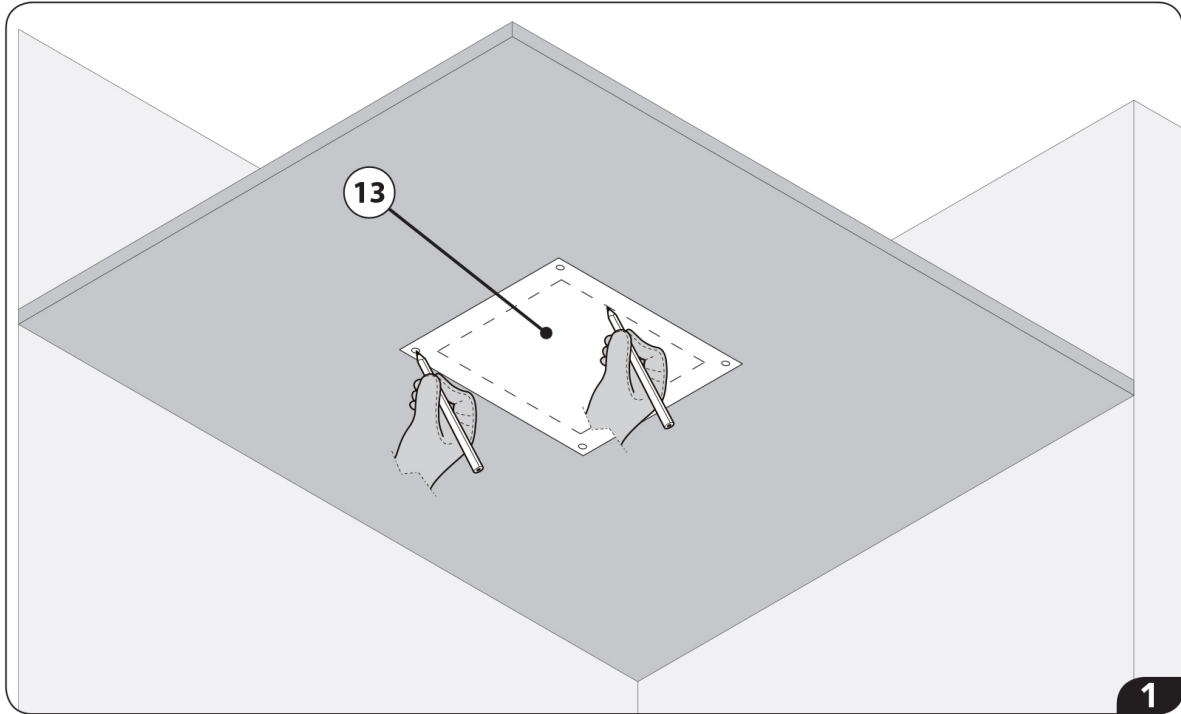

INSTALLATION