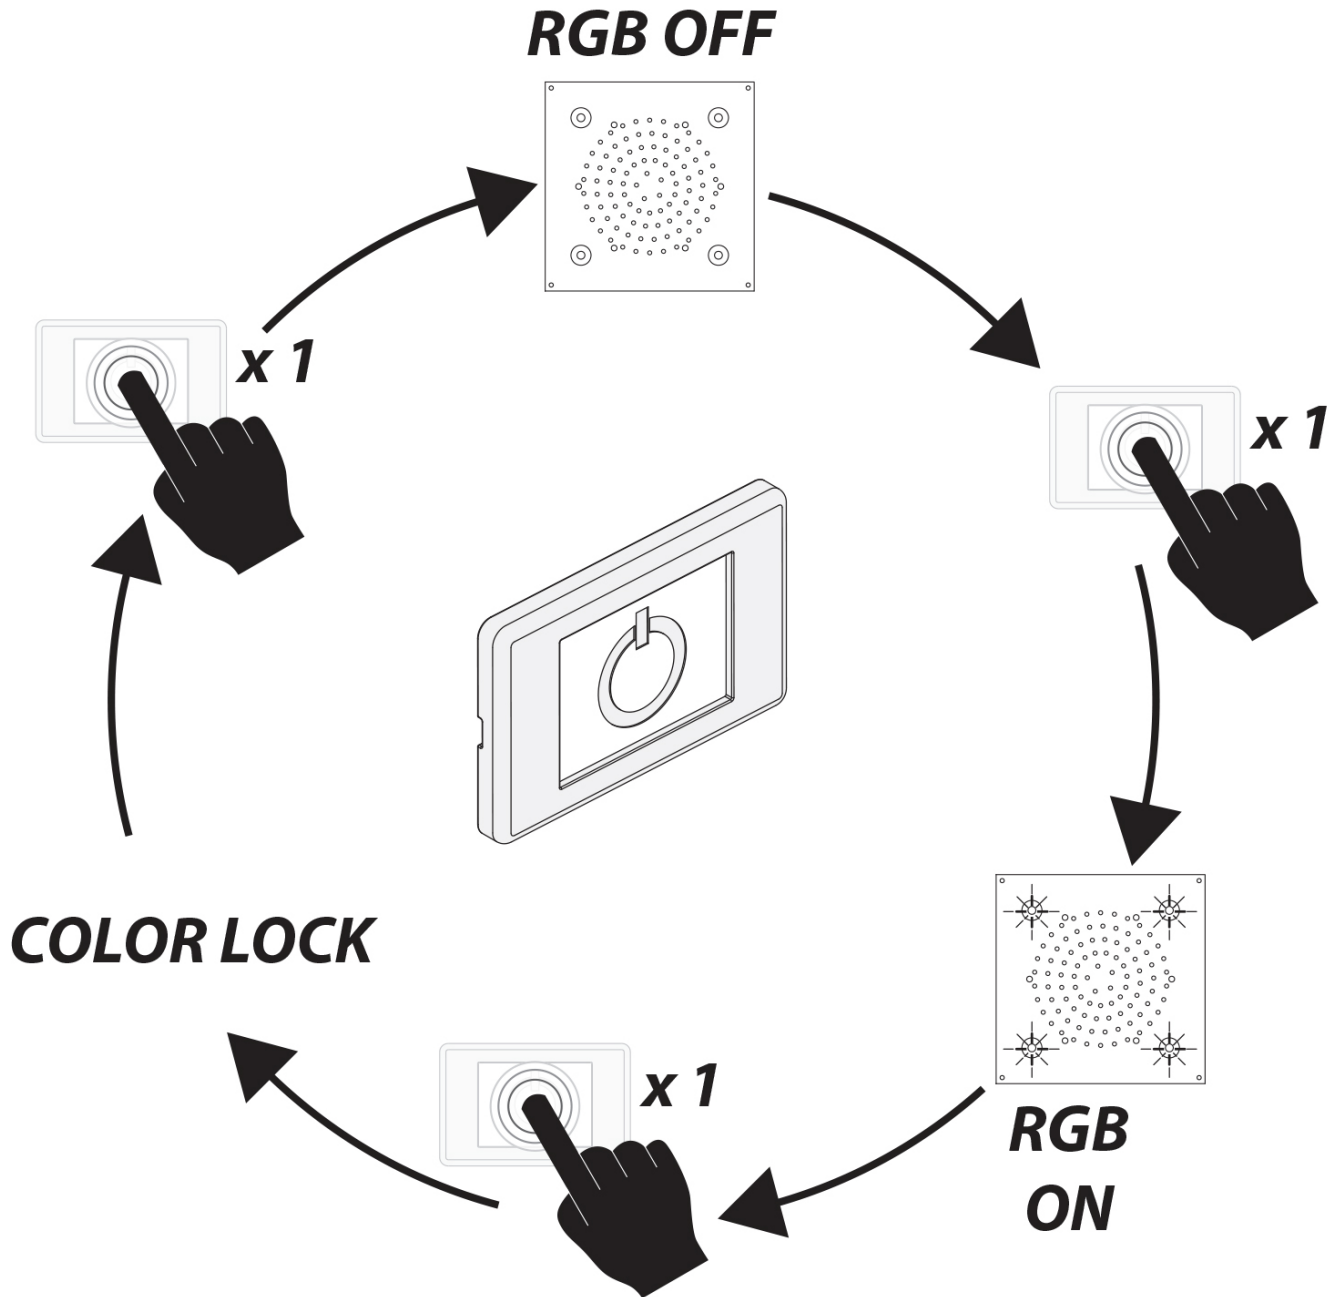

ELECTRICAL EQUIPMENT *Technical specifications*

Electric connection

110VAC ~ 50/60 Hz - max 20w
class of protection II

Electric cable
(supplied by customer)

External cable diameter: max 0.33 in

Oki-Cube Lights

INSTALLATION

CONTROL KEYPAD OPERATION

IN CASE OF LEDs NON-FUNCTIONING CHECK THE INSTALLATION AND REPLACE THE FUSES AS ILLUSTRATED

B

C

F1: Ø0.2 x 0.79in 1A 110VAC

F2: Ø0.2 x 0.79in 3,15A 7V

To learn more about JACLO's warranty, please visit [**jaclo.com**](http://jaclo.com)