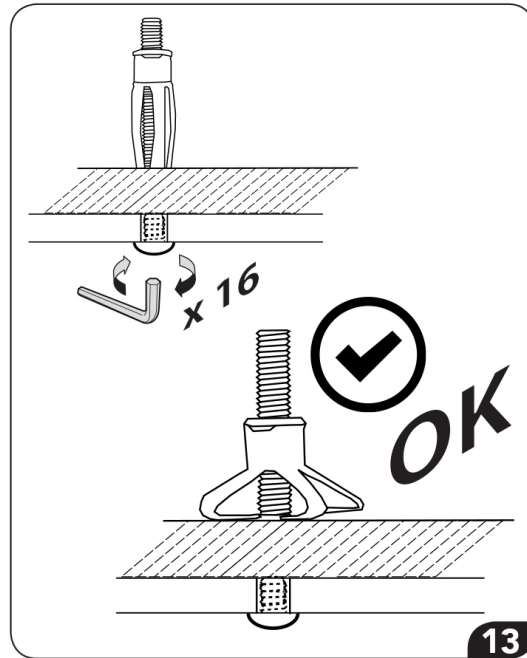

1	Stainless steel shower head
2	LED
3	IP66 / IP67 electronic board
4	Seal
5	Recessed enclosure
6	Control keypad with 10ft cable (other lengths available on request)
7	Connector with fuse
8	7V connection cable - 16 1/2ft long (other lengths available on request)
9	Power supply unit
10	Flexible hose 3 1/4ft $\frac{1}{2}$ " F x $\frac{1}{2}$ " F
11	False-ceiling plugs
12	Screws
13	Template
14	Adaptor connection $\frac{1}{2}$ " M x $\frac{1}{2}$ " M
15	Hex key with grub screws
16	Chrome plate

ELECTRICAL EQUIPMENT *Technical specifications*

Electric connection

110VAC ~ 50/60 Hz - max 20w
class of protection II

Electric cable
(supplied by customer)

External cable diameter: max 0.33 in

Oki-Cube Lights

INSTALLATION

CONTROL KEYPAD OPERATION

IN CASE OF LEDs NON-FUNCTIONING CHECK THE INSTALLATION AND REPLACE THE FUSES AS ILLUSTRATED

B

C

F1: Ø0.2 x 0.79in 1A 110VAC

F2: Ø0.2 x 0.79in 3,15A 7V

To learn more about JACLO's warranty, please visit [**jaclo.com**](http://jaclo.com)