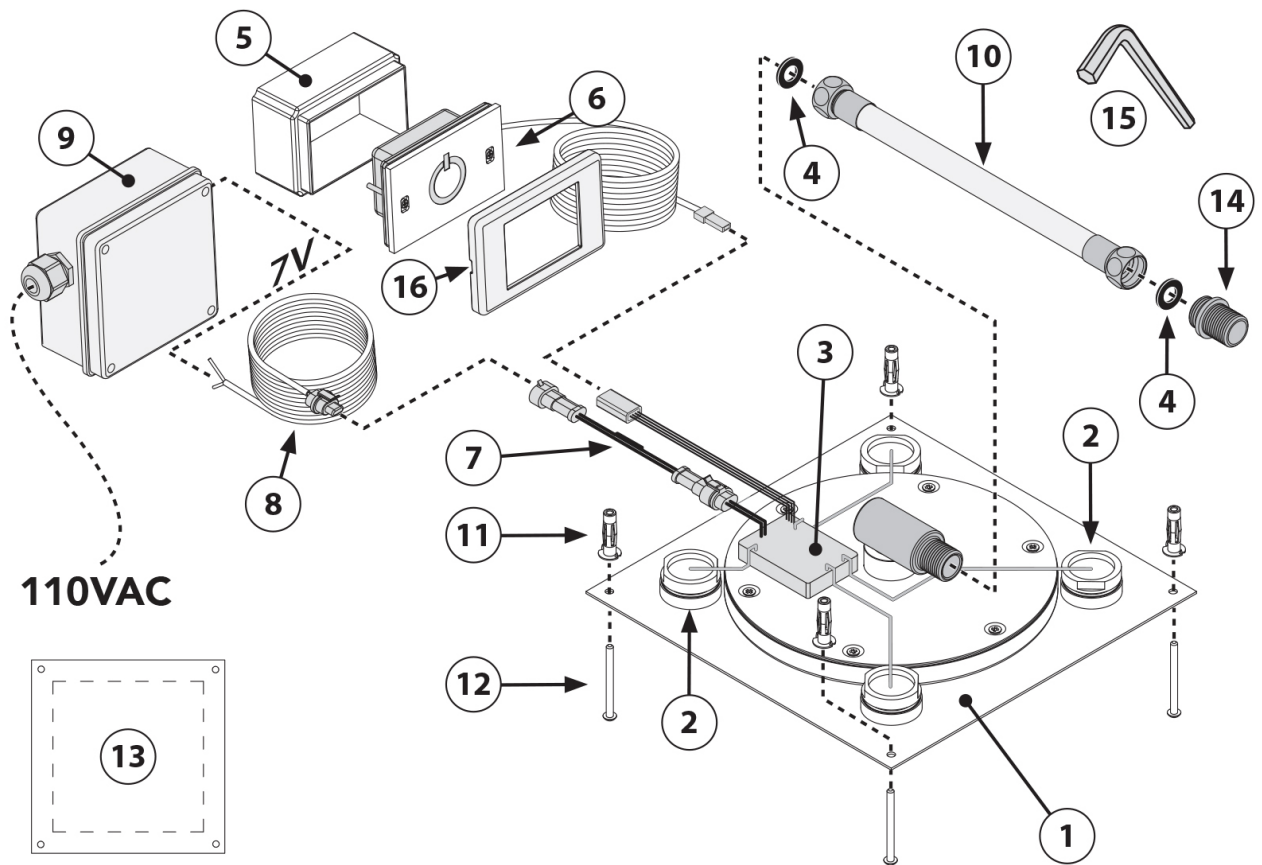

INSTALLATION INSTRUCTIONS

Chromatherapy CIRCOLARE & QUADRATO Dream Lights
Part #'s: 8R-DLCT-, 88-DLCT-

JACLO[®]
Confidence from start to finish.™

FLAT *LIGHT* RGB

CIRCOLARE
8R-DLCT-

QUADRATO
88-DLCT-

PARTS

COMPONENT PARTS

1	Stainless steel shower head
2	LED
3	IP66 / IP67 electronic board
4	Seal
5	Recessed enclosure
6	Control keypad with 10ft cable (other lengths available on request)
7	Connector with fuse
8	7V connection cable - 16 1/2ft long (other lengths available on request)
9	Power supply unit
10	Flexible hose 3 1/4ft $\frac{1}{2}$ " F x $\frac{1}{2}$ " F
11	False-ceiling plugs
12	Screws
13	Template
14	Adaptor connection $\frac{1}{2}$ " M x $\frac{1}{2}$ " M
15	Hex key with grub screws
16	Chrome plate

ELECTRICAL EQUIPMENT *Technical specifications*

Electric connection

110VAC ~ 50/60 Hz - max 20w
class of protection II

Electric cable
(supplied by customer)

External cable diameter: max 0.33 in

Oki-Cube Lights

INSTALLATION

CONTROL KEYPAD OPERATION

IN CASE OF LEDs NON-FUNCTIONING CHECK THE INSTALLATION AND REPLACE THE FUSES AS ILLUSTRATED

B

C

F1: Ø0.2 x 0.79in 1A 110VAC

F2: Ø0.2 x 0.79in 3,15A 7V

To learn more about JACLO's warranty, please visit [**jaclo.com**](http://jaclo.com)