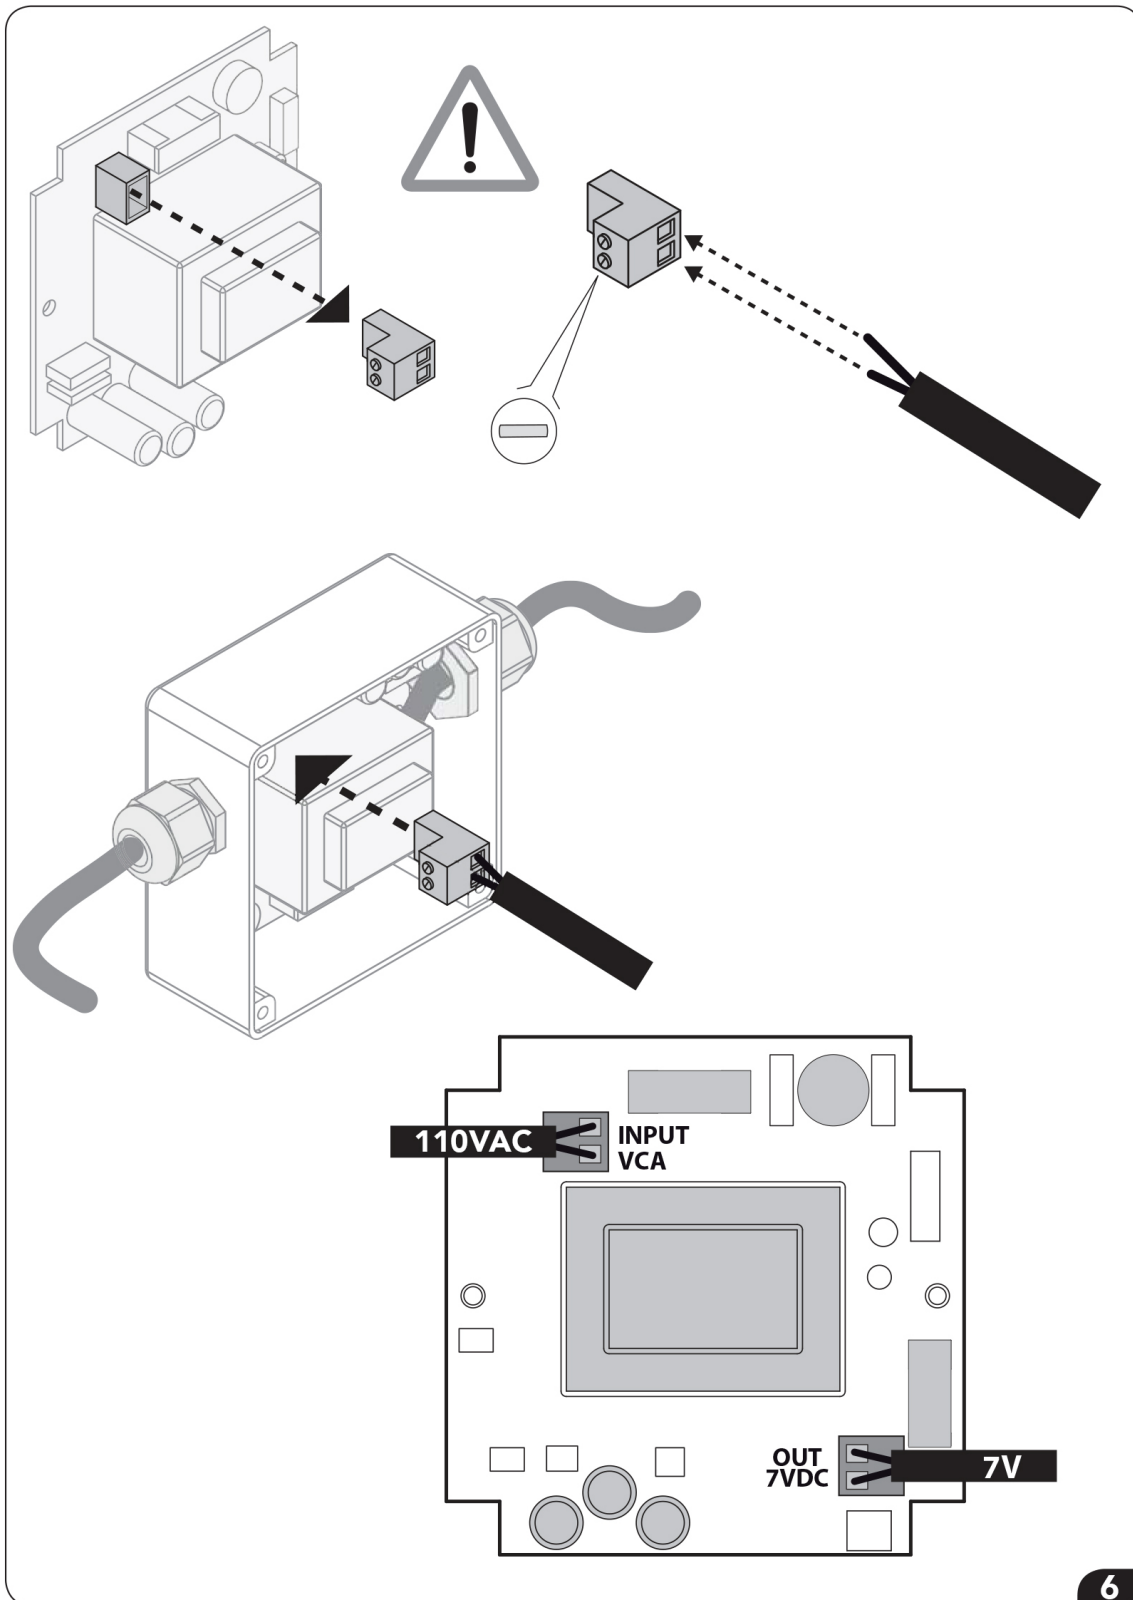

1	Stainless steel shower head
2	LED
3	IP66 / IP67 electronic board
4	Seal
5	Recessed enclosure
6	Control keypad with 10ft cable (other lengths available on request)
7	Connector with fuse
8	7V connection cable - 16 1/2ft long (other lengths available on request)
9	Power supply unit
10	Flexible hose 3 1/4ft $\frac{1}{2}$ " F x $\frac{1}{2}$ " F
11	False-ceiling plugs
12	Screws
13	Template
14	Adaptor connection $\frac{1}{2}$ " M x $\frac{1}{2}$ " M
15	Hex key with grub screws
16	Chrome plate

ELECTRICAL EQUIPMENT *Technical specifications*

Electric connection

110VAC ~ 50/60 Hz - max 20w
class of protection II

Electric cable
(supplied by customer)

External cable diameter: max 0.33 in

Oki-Cube Lights

INSTALLATION

CONTROL KEYPAD OPERATION

IN CASE OF LEDs NON-FUNCTIONING CHECK THE INSTALLATION AND REPLACE THE FUSES AS ILLUSTRATED

B

C

F1: Ø0.2 x 0.79in 1A 110VAC

F2: Ø0.2 x 0.79in 3,15A 7V

To learn more about JACLO's warranty, please visit [**jaclo.com**](http://jaclo.com)