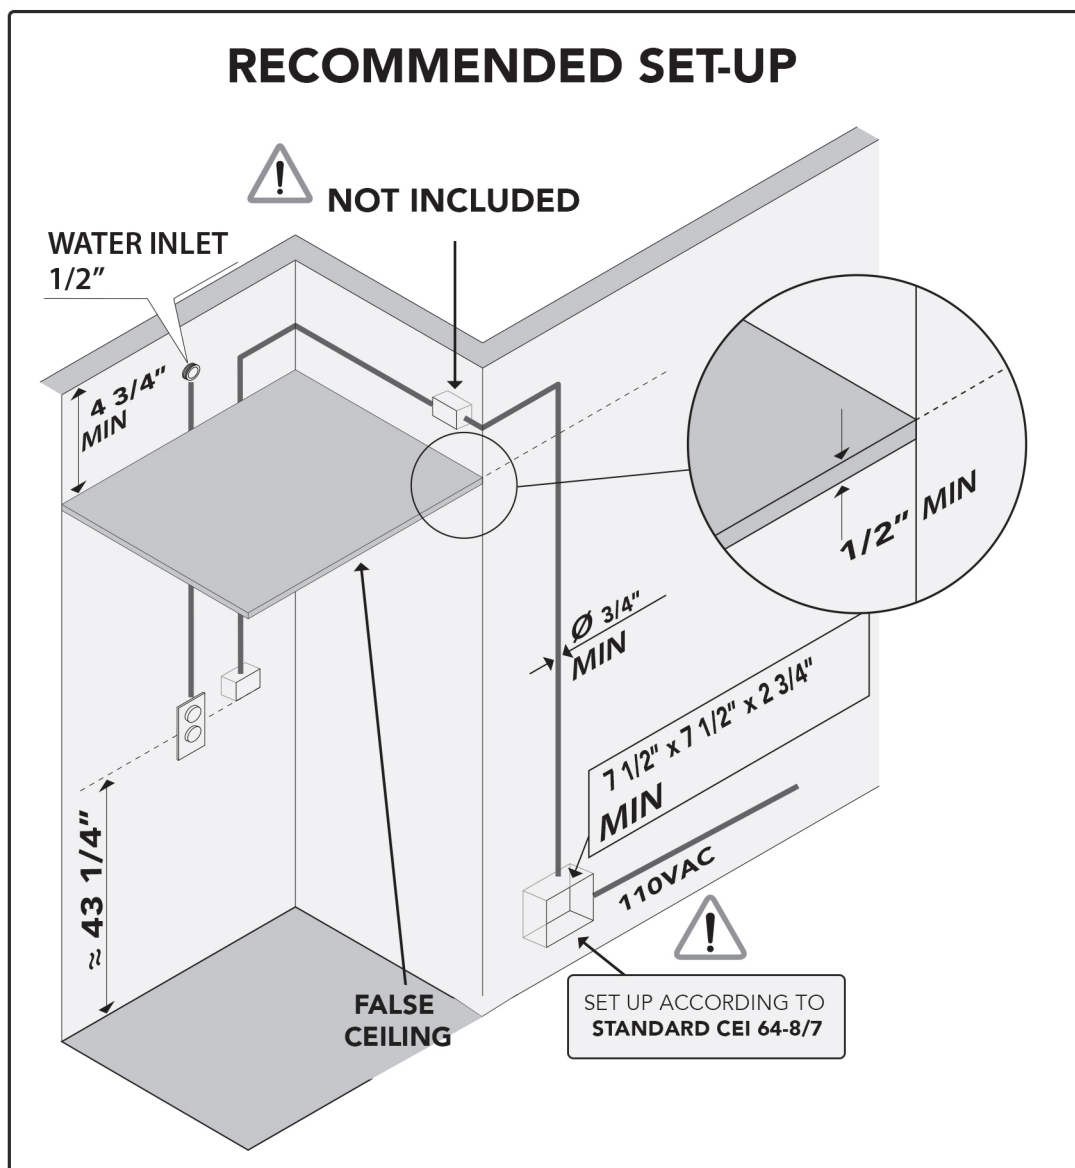

ELECTRICAL EQUIPMENT *Technical specifications*

Electric connection

110VAC ~ 50/60 Hz - max 20w
class of protection II

Electric cable
(supplied by customer)

External cable diameter: max 0.33 in

Oki-Cube Lights

04 low voltage LEDs

Safety Transformer

120V ≈ / 7V = 50/60 Hz to be installed outside the safety area (in compliance with standard DIN VDE 0100, part 107 – according to prescription CEI 64/8)

Grade of protection

Safety mark

The electrical systems must be carried out by a qualified technician in accordance with the national and international laws in force. If no commands are sent to the system, a time-out function automatically shuts the system off after approx. 30 minutes.