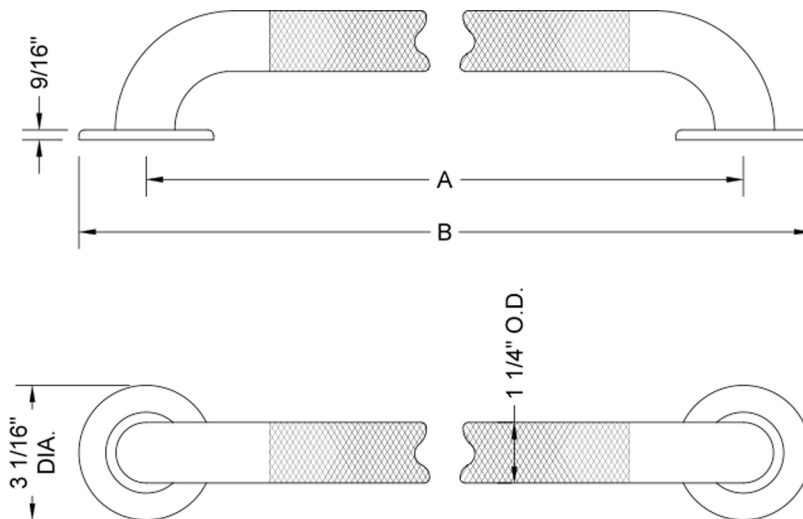

36" Knurled Stainless Steel Commercial 1 1/4" Grab Bar (with Concealed Screws)

Model #: 11436KN-SS

JACLO®

Confidence from start to finish.™

FEATURES:

- Knurled Stainless Steel Commercial Grab Bar
- Concealed Screws
- 1 1/4" Diameter
- ADA Compliant when properly installed
- Individually bagged with 6 stainless steel screws
- Standard & custom finishes are available for large projects. Contact hospitality@jaclo.com for pricing & availability

AVAILABLE FINISHES:

N/A

SPECIFICATION DRAWING:

GRAB BARS - DELUXE BRASS			
PART. #	DESCRIPTION	A	B
11412KN-SS	3/4" O.D. x 12"	12"	15 1/6"
11416KN-SS	3/4" O.D. x 16"	16"	19 1/6"
11418KN-SS	3/4" O.D. x 18"	18"	21 1/6"
11424KN-SS	3/4" O.D. x 24"	24"	27 1/6"
11430KN-SS	3/4" O.D. x 30"	30"	33 1/6"
11432KN-SS	3/4" O.D. x 32"	32"	35 1/6"
11436KN-SS	3/4" O.D. x 36"	36"	39 1/6"
11442KN-SS	3/4" O.D. x 42"	42"	45 1/6"
11448KN-SS	3/4" O.D. x 48"	48"	51 1/6"