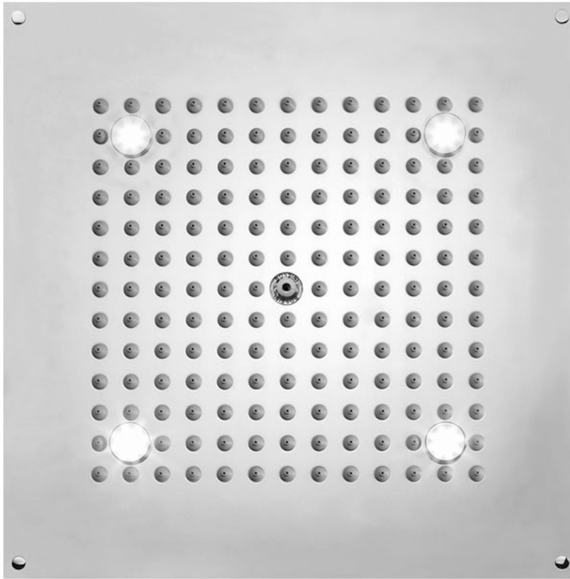

12" x 12" Chromatherapy QUADRATO Dream Light Rain Canopy

Model #: 1212-DLCT-

FEATURES:

- Square dream light chromatherapy water feature rain canopy
- Wall mounted control panel allows for fixed or color changing lights
- 1/2" male IPS connection with flexible hose
- Surface or flush mount to ceiling
- Easy clean replaceable rubber jets
- Low voltage color changing LED lights
- Input voltage 110V AC (transformer included)
- CE approved
- Control panel fits standard electrical box
- Requires minimum flow rate of 5.5 GPM
- Standard finish is chrome. For other finish options, contact JACLO for pricing & availability

AVAILABLE FINISHES:

Polished Chrome (PCH)

SPECIFICATION DRAWING:

SPRAY PATTERNS:

Easy Clean

Full Rain