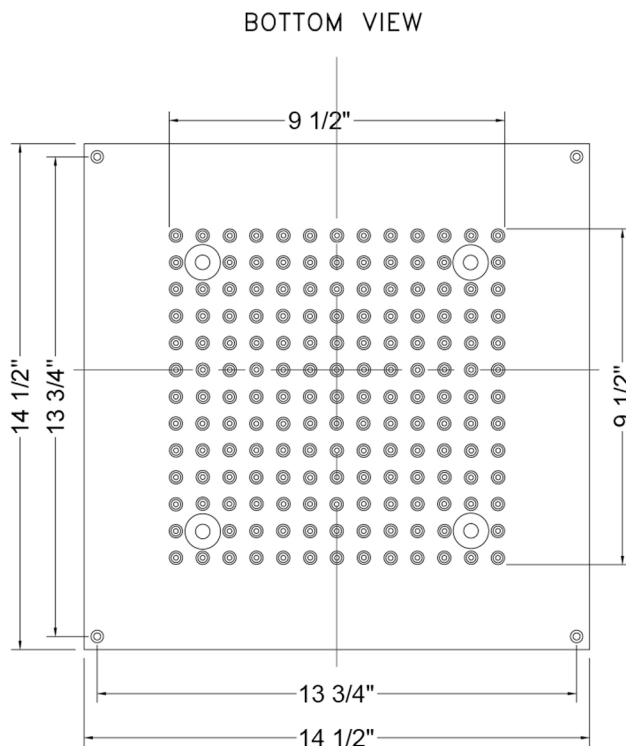

SPECIFICATION DRAWING:

SPRAY PATTERNS:

Easy Clean

Full Rain