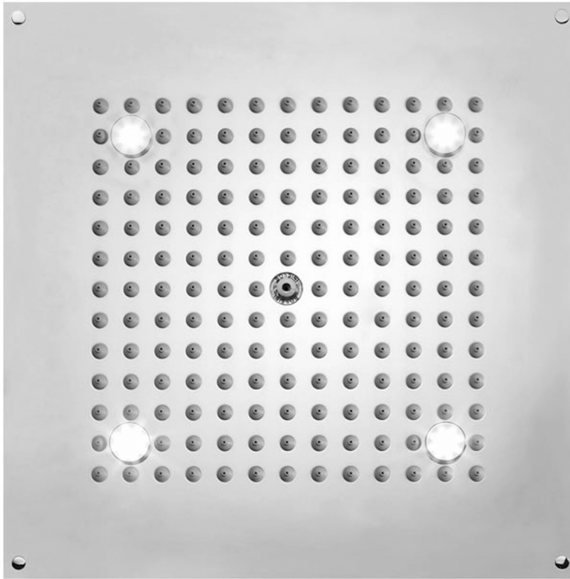

12" x 12" QUADRATO Dream Light Rain Canopy

Model #: 1212-DLRC-

FEATURES:

- Square dream light water feature rain canopy
- Single color-fixed lighting
- LED low voltage light colors available: White (013), Blue (015), Amber (016), Red (017), Green (018)
- White (013), Blue (015), Amber (016), Red (017), Green (018)
- 1/2" male IPS connection with flexible hose
- Surface or flush mount to ceiling
- Easy clean replaceable rubber jets
- Wall mounted control panel activates lights on/off
- Input voltage 110V AC (transformer included)
- CE approved
- Requires minimum flow rate of 5.5 GPM
- Standard finish is chrome. For other finish options, contact JACLO for pricing & availability

AVAILABLE FINISHES:

Polished Chrome (PCH) Bronze Umber (BU)

SPECIFICATION DRAWING:

SPRAY PATTERNS: