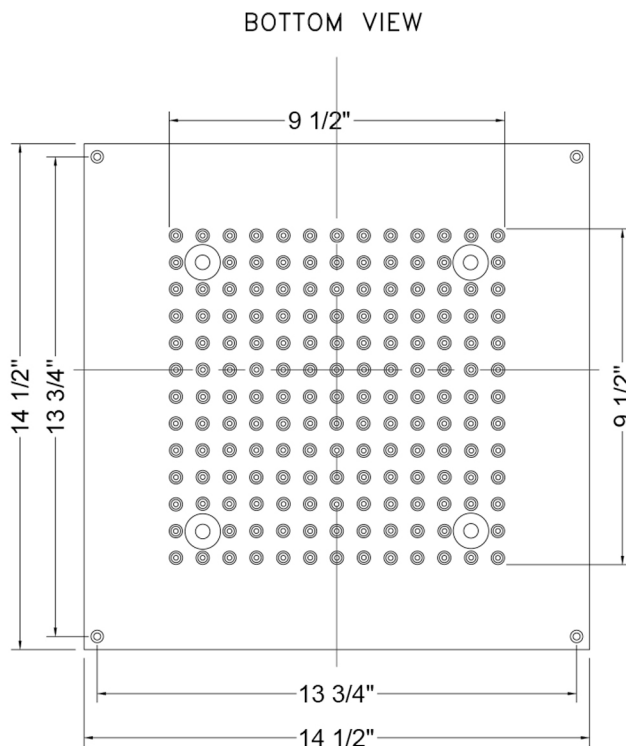

SPECIFICATION DRAWING: