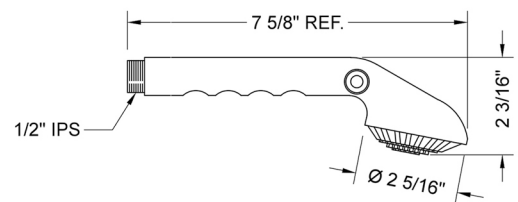

Chrome Sliding Handshower Mount on Stainless Steel Grab Bar with Handshower Set Up

Model #: 1236-1271SS-

JACLO®

Confidence from start to finish.™

FEATURES:

- 11236C (36") Stainless steel grab bar (concealed screws)
- SL112-PCH handshower slider
- 3071-SS hose
- T012 single function handshower

AVAILABLE FINISHES:

Polished Chrome (PCH)

SPECIFICATION DRAWING:

CONICAL 1/2" FEMALE THREAD

HEX. 1/2" FEMALE THREAD