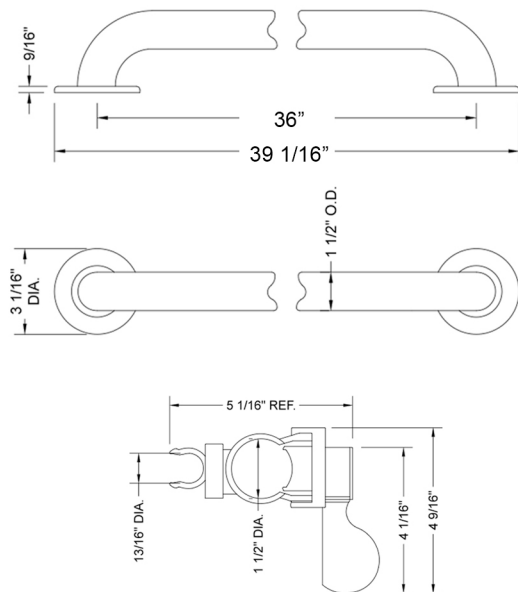

Chrome Sliding Handshower Mount on Stainless Steel Grab Bar with Handshower Set Up

Model #: 1236-1271SS-

JACLO®

Confidence from start to finish.™

FEATURES:

- 11236C (36") Stainless steel grab bar (concealed screws)
- SL112-PCH handshower slider
- 3071-SS hose
- T012 single function handshower

AVAILABLE FINISHES:

Polished Chrome (PCH)

SPECIFICATION DRAWING:

CONICAL 1/2" FEMALE THREAD

HEX. 1/2" FEMALE THREAD