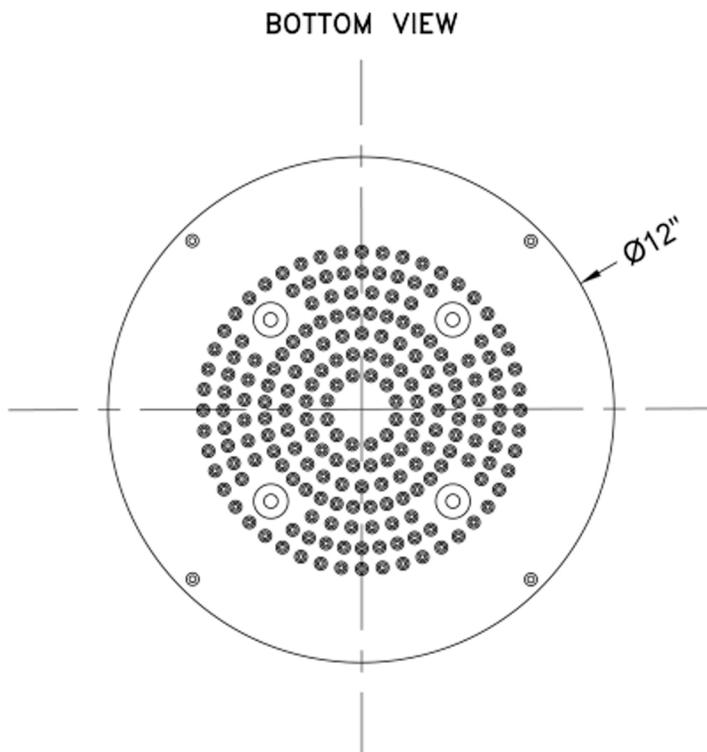

SPECIFICATION DRAWING: