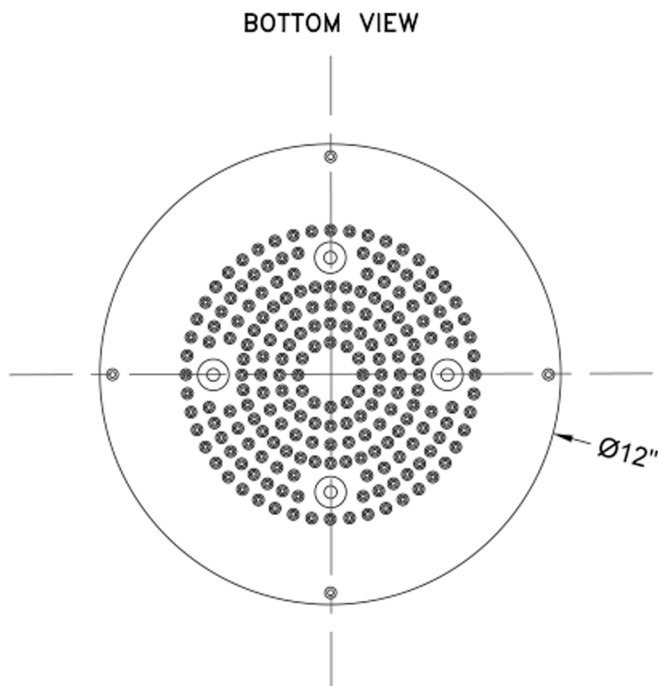

SPECIFICATION DRAWING: