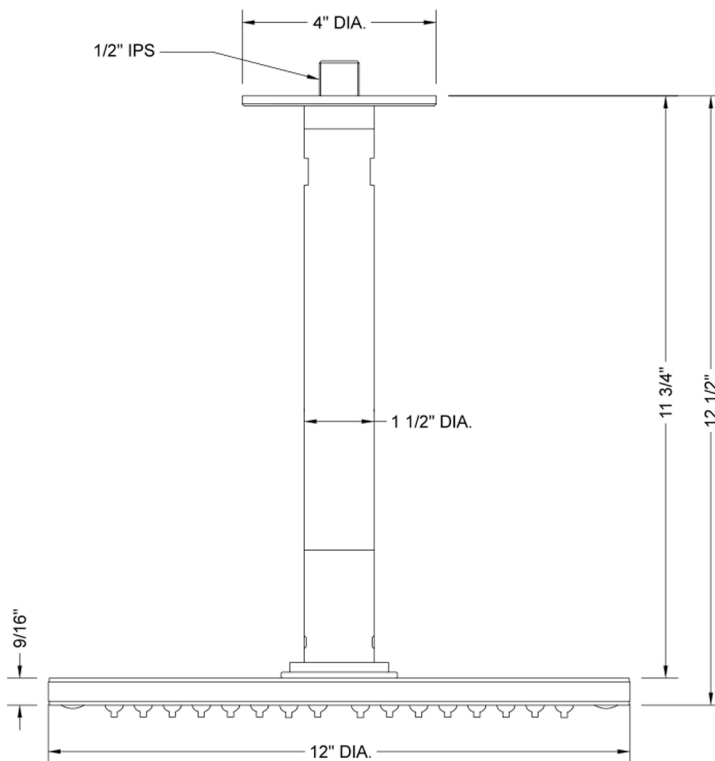

12" Diameter CIRCOLARE Rain Canopy Model #: 12R-RC-

FEATURES:

- 12" diameter water feature rain canopy
- 1/2" male IPS connection at ceiling
- 228 easy clean replaceable rubber jets
- Includes 12" ceiling mount kit
- Custom length mounting kit available (minimum 5" length). Contact JACLO for pricing & availability
- Standard finish is chrome. For other finish options, contact JACLO for pricing & availability

AVAILABLE FINISHES:

Polished Chrome (PCH)

SPECIFICATION DRAWING:

SPRAY PATTERNS: