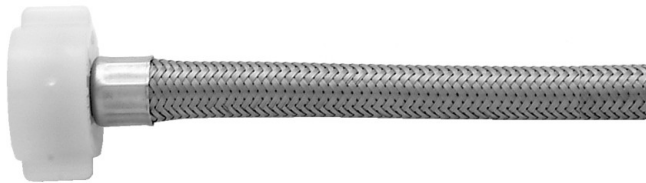

Stainless Steel Flexible Braided 3/8" O.D. x 7/8" I.D.- 9" Toilet Supply Line with Plastic Nut

Model #: 159-SS

FEATURES:

- Use with 3/8" O.D. Supply Valves
- 9" Toilet supply line with plastic Nut to Toilet
- Quick & easy labor-saving installation, perfect for confined spaces
- For decorative supply line option see JACLOFLEX™

AVAILABLE FINISHES:

N/A

SPECIFICATION DRAWING:

STAINLESS STEEL FLEXIBLE BRAIDED 3/8" O.D. X 7/8" I.D.		
PART #	DESCRIPTION	A
158-SS	3/8" O.D. X 6"	6"
159-SS	3/8" O.D. X 9"	9"
156-SS	3/8" O.D. X 12"	12"
157-SS	3/8" O.D. X 20"	20"