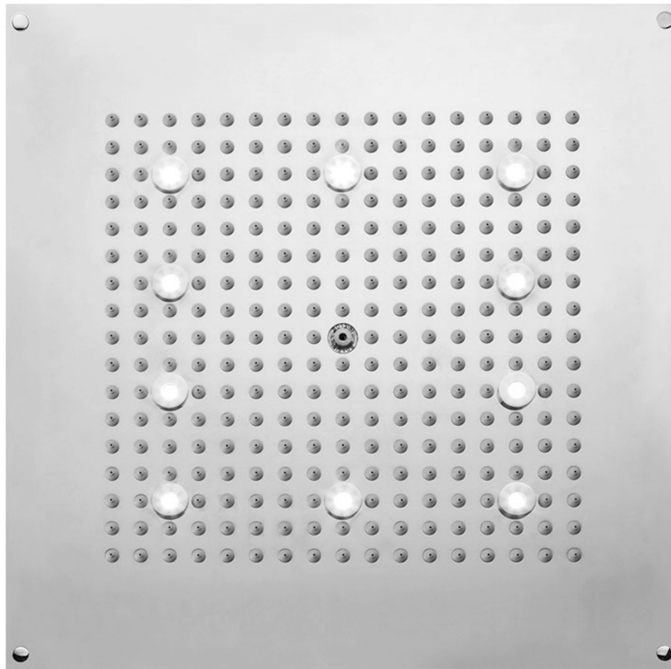

## 16" x 16" Chromatherapy QUADRATO Dream Light

Model #: 1616-DLCT-

### FEATURES:

- Square dream light chromatherapy water feature rain canopy
- Wall mounted control panel allows for fixed or color changing lights
- 1/2" male IPS connection with flexible hose
- Surface or flush mount to ceiling
- Easy clean replaceable rubber jets
- Low voltage color changing LED lights
- Input voltage 110V AC (transformer included)
- CE approved
- Control panel fits standard electrical box
- Requires minimum flow rate of 5.5 GPM
- Standard finish is chrome. For other finish options, contact JACLO for pricing & availability