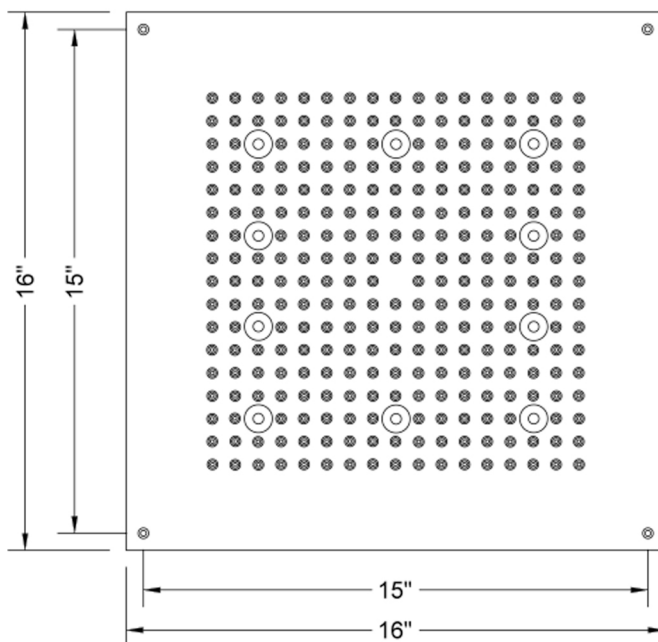

SPRAY PATTERNS: