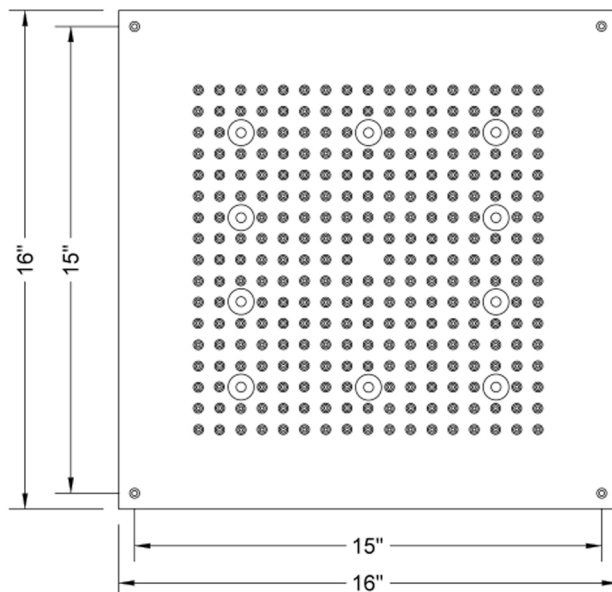

16" x 16" QUADRATO Dream Light Model #: 1616-DLRC-

FEATURES:

- Square dream light water feature rain canopy
- Single color-fixed lighting
- LED low voltage light colors available: White (013), Blue (015), Amber (016), Red (017), Green (018)
- White (013), Blue (015), Amber (016), Red (017), Green (018)
- 1/2" male IPS connection with flexible hose
- Surface or flush mount to ceiling
- Easy clean replaceable rubber jets
- Wall mounted control panel activates lights on/off
- Input voltage 110V AC (transformer included)
- CE approved
- Requires minimum flow rate of 5.5 GPM
- Standard finish is chrome. For other finish options, contact JACLO for pricing & availability

AVAILABLE FINISHES:

Polished Chrome (PCH)

SPECIFICATION DRAWING:

BOTTOM VIEW

SPRAY PATTERNS:

Easy Clean

Full Rain