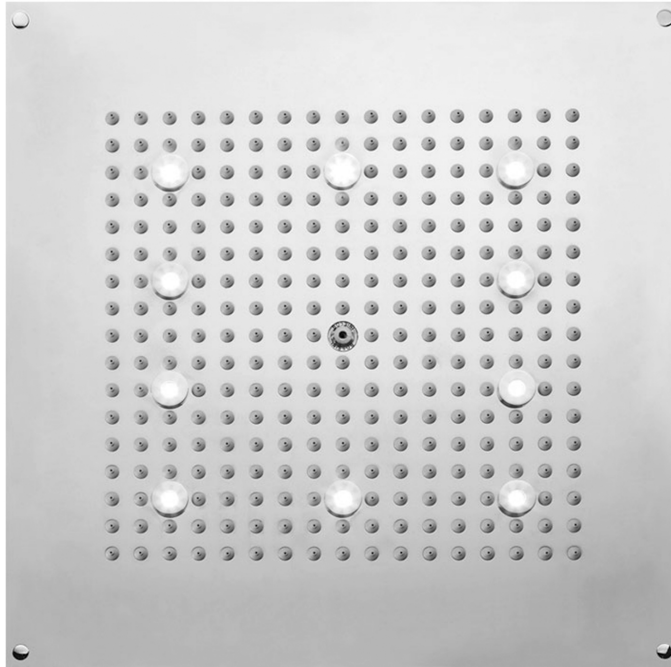

16" x 16" QUADRATO Dream Light Model #: 1616-DLRC-

FEATURES:

- Square dream light water feature rain canopy
- Single color-fixed lighting
- LED low voltage light colors available: White (013), Blue (015), Amber (016), Red (017), Green (018)
- White (013), Blue (015), Amber (016), Red (017), Green (018)
- 1/2" male IPS connection with flexible hose
- Surface or flush mount to ceiling
- Easy clean replaceable rubber jets
- Wall mounted control panel activates lights on/off
- Input voltage 110V AC (transformer included)
- CE approved
- Requires minimum flow rate of 5.5 GPM
- Standard finish is chrome. For other finish options, contact JACLO for pricing & availability

AVAILABLE FINISHES:

Polished Chrome (PCH)

SPECIFICATION DRAWING:

BOTTOM VIEW

SPRAY PATTERNS:

Easy Clean

Full Rain