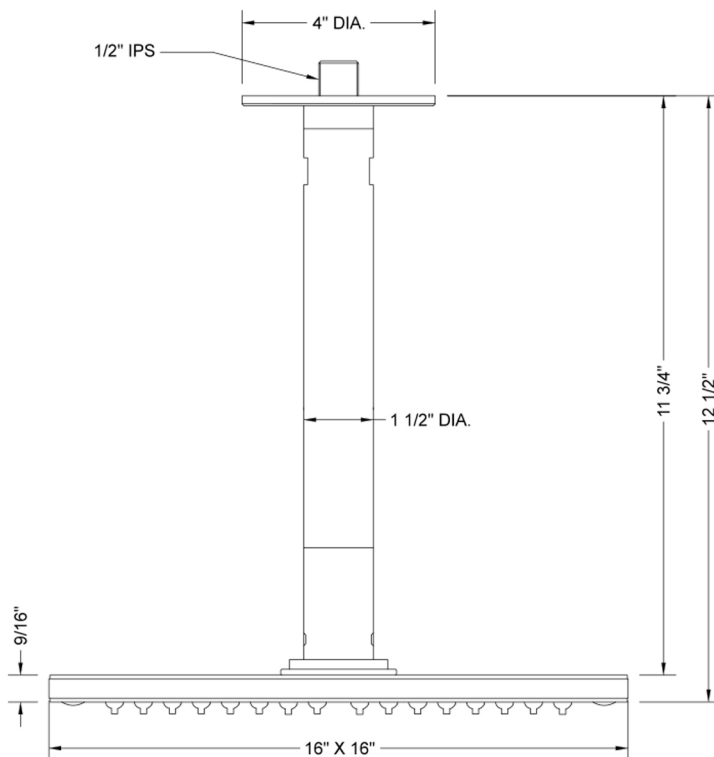

16" x 16" QUADRATO Rain Canopy

Model #: 1616-RC-

FEATURES:

- 16" x 16" square water feature rain canopy
- 1/2" male IPS connection at ceiling
- 360 easy clean replaceable rubber jets
- Includes 12" ceiling mount kit
- Custom length mounting kit available (minimum 5" length). Contact JACLO for pricing & availability
- Standard finish is chrome. For other finish options, contact JACLO for pricing & availability

AVAILABLE FINISHES:

Polished Chrome (PCH)

SPECIFICATION DRAWING:

SPRAY PATTERNS:

Easy Clean

Full Rain