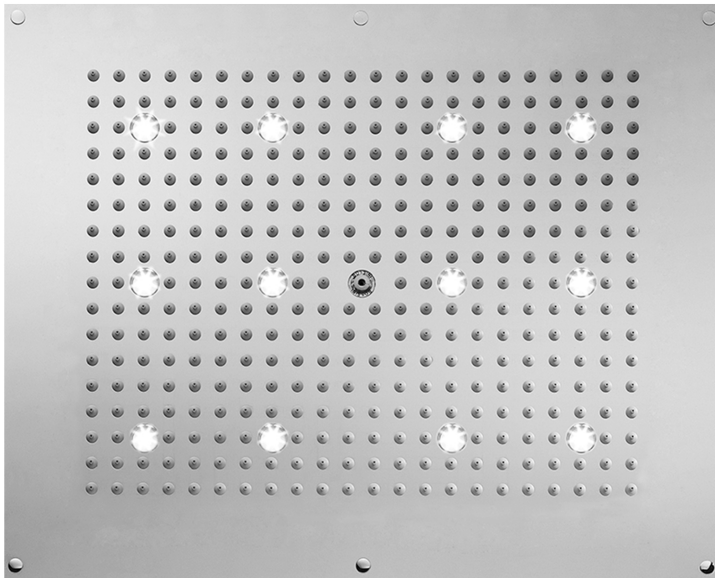

16" x 20" Chromotherapy RETTANGO Dream Light Model #: 1620-DLCT-

FEATURES:

- 16" x 20" rectangular dream light chromotherapy water feature rain canopy
- 12 low voltage color changing LED lights
- 1/2" male IPS connection with flexible hose
- Surface or flush mount to ceiling
- 360 easy clean replaceable rubber jets
- Wall mounted control panel allows for fixed or color changing lights
- Input voltage 110V AC (transformer included)
- CE approved
- Control panel fits standard electrical box
- Requires minimum flow rate of 5.5 GPM
- Standard finish is chrome. For other finish options, contact JACLO for pricing & availability

AVAILABLE FINISHES:

Polished Chrome (PCH)

SPECIFICATION DRAWING:

SPRAY PATTERNS:

Easy Clean

Full Rain

BOTTOM VIEW