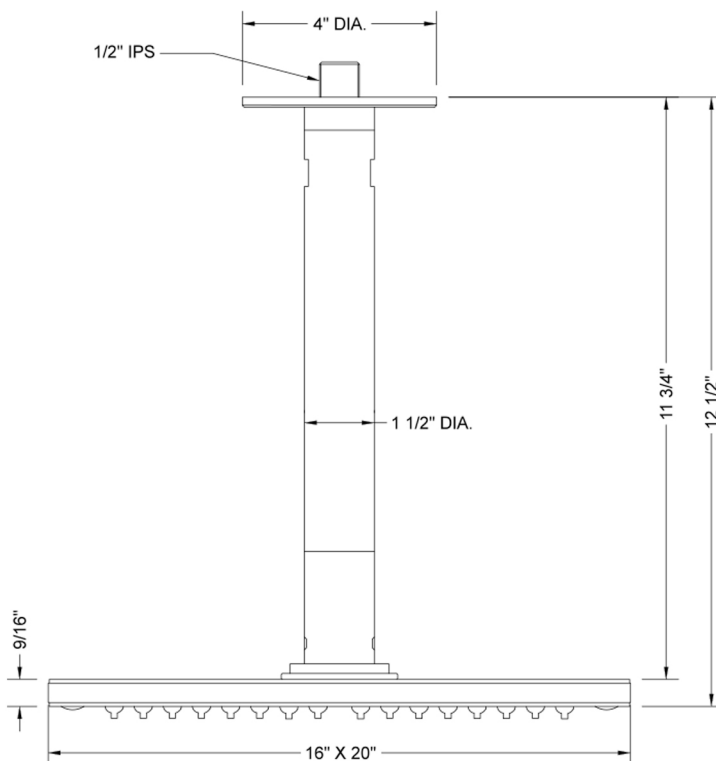

16" x 20" RETTANGO Rain Canopy

Model #: 1620-RC-

FEATURES:

- 16" x 20" rectangular water feature rain canopy
- 1/2" male IPS connection at ceiling
- 372 easy clean replaceable rubber jets
- Includes 12" ceiling mount kit
- Custom length mounting kit available (minimum 5" length). Contact JACLO for pricing & availability
- Standard finish is chrome. For other finish options, contact JACLO for pricing & availability

AVAILABLE FINISHES:

Polished Chrome (PCH)

SPECIFICATION DRAWING:

SPRAY PATTERNS: