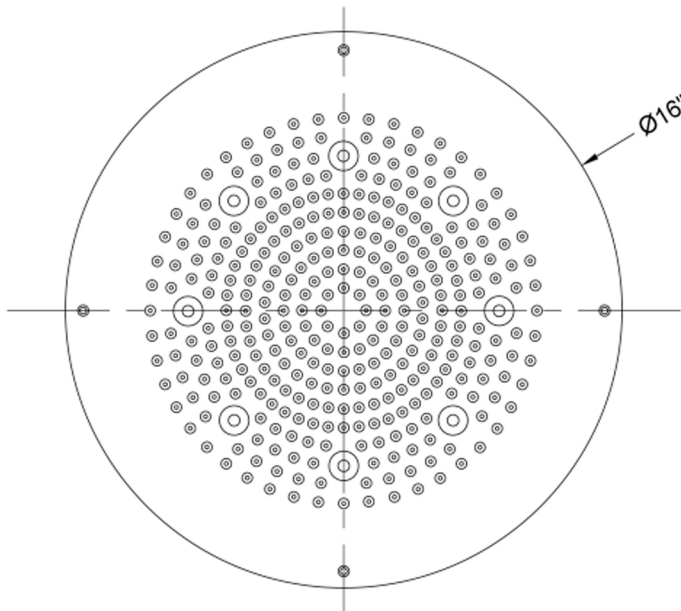

16" Diameter Chromatherapy CIRCOLARE Dream Light Rain Canopy

JACLO®

Confidence from start to finish.™

Model #: 16R-DLCT-

FEATURES:

- Round dream light chromatherapy water feature rain canopy
- Wall mounted control panel allows for fixed or color changing lights
- 1/2" male IPS connection with flexible hose
- Surface or flush mount to ceiling
- Easy clean replaceable rubber jets
- Low voltage color changing LED lights
- Input voltage 110V AC (transformer included)
- CE approved
- Control panel fits standard electrical box
- Requires minimum flow rate of 5.5 GPM
- Standard finish is chrome. For other finish options, contact JACLO for pricing & availability

AVAILABLE FINISHES:

Polished Chrome (PCH)

SPECIFICATION DRAWING:

BOTTOM VIEW

SPRAY PATTERNS:

Easy Clean

Full Rain