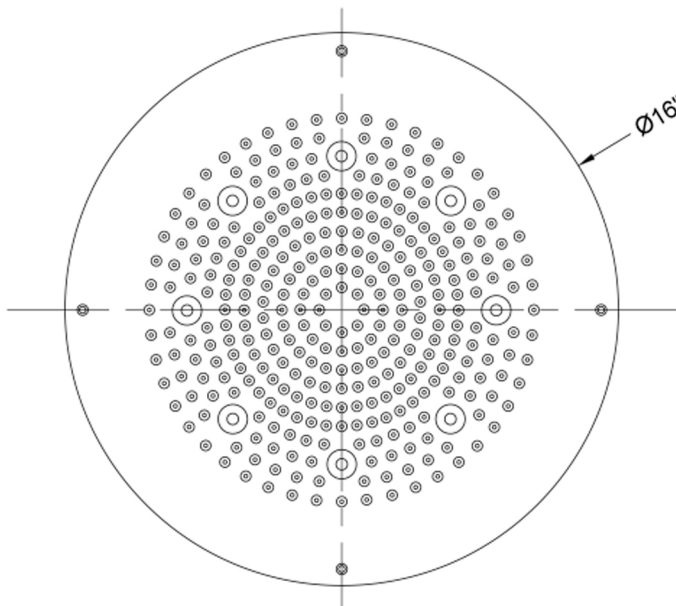

16" Diameter CIRCOLARE Dream Light Rain Canopy

Model #: 16R-DLRC-

FEATURES:

- Round dream light water feature rain canopy
- Single color-fixed lighting
- LED low voltage light colors available: White (013), Blue (015), Amber (016), Red (017), Green (018)
- White (013), Blue (015), Amber (016), Red (017), Green (018)
- 1/2" male IPS connection with flexible hose
- Wall mounted control panel activates lights on/off
- Surface or flush mount to ceiling
- Easy clean replaceable rubber jets
- Input voltage 110V AC (transformer included)
- CE approved
- Requires minimum flow rate of 5.5 GPM
- Standard finish is chrome. For other finish options, contact JACLO for pricing & availability

AVAILABLE FINISHES:

Polished Chrome (PCH)

SPECIFICATION DRAWING:

BOTTOM VIEW

SPRAY PATTERNS:

Easy Clean

Full Rain