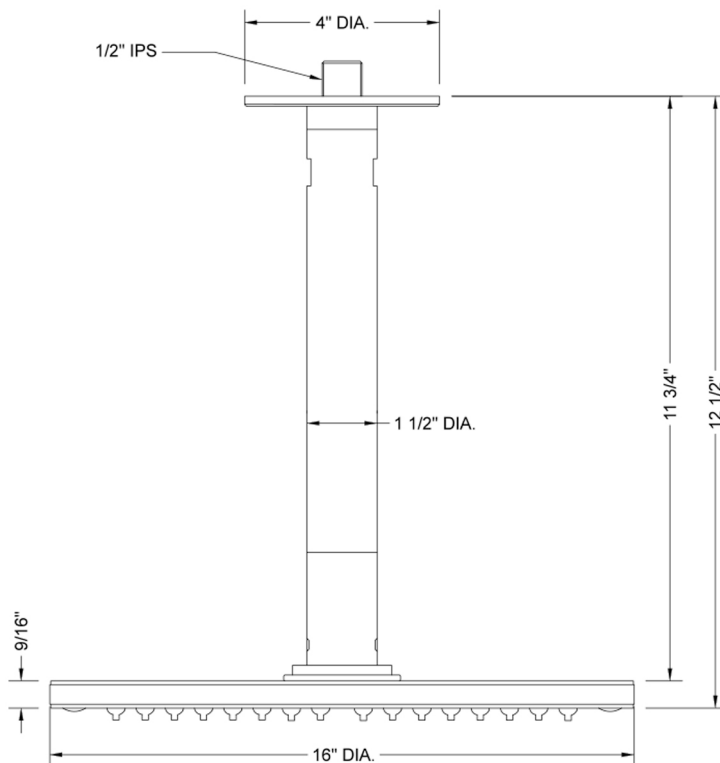

16" Diameter CIRCOLARE Rain Canopy Model #: 16R-RC-

FEATURES:

- 16" diameter water feature rain canopy
- 1/2" male IPS connection at ceiling
- 360 easy clean replaceable rubber jets
- Includes 12" ceiling mount kit
- Custom length mounting kit available (minimum 5" length). Contact JACLO for pricing & availability
- Standard finish is chrome. For other finish options, contact JACLO for pricing & availability

AVAILABLE FINISHES:

Polished Chrome (PCH) Satin Nickel (SN)

SPECIFICATION DRAWING:

SPRAY PATTERNS:

Easy Clean

Full Rain