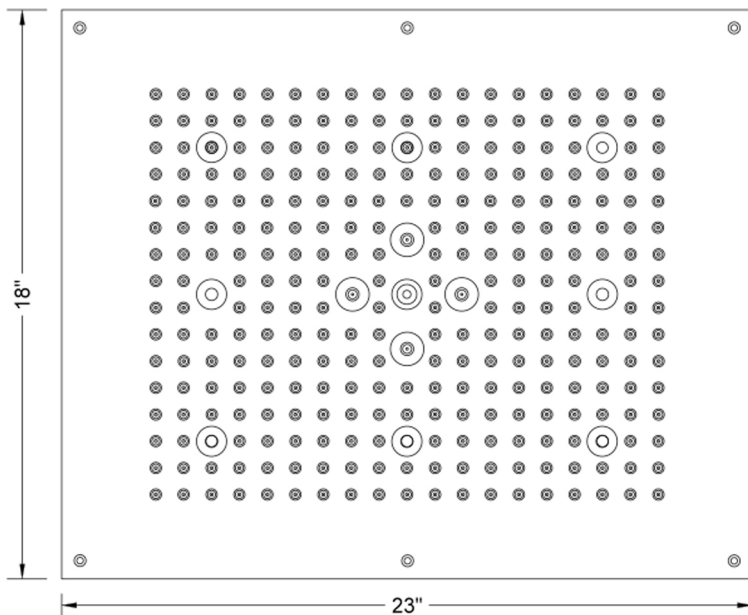

# 18" X 23" RETTANGO FLAT Chromatherapy with 2 Sprays

Model #: 1823-CTNEB-

## FEATURES:

- 18" x 23" rectangular dream light chromatherapy with 2 functions: nebulizing mist and full rain shower for luxurious spa experience
- Wall mounted control panel allows for fixed color changing lights, or on/off
- Two 1/2" male IPS connections with flexible hose
- Thin minimal flat design for surface mounting
- 304 easy clean replaceable rubber jets
- 8 low voltage color changing LED lights
- Input voltage 110V AC (transformer included)
- CE approved
- Control panel fits standard electrical box
- Requires minimum flow rate of 5.5 GPM
- Two volume controls recommended to operate functions separately

## SPECIFICATION DRAWING:

BOTTOM VIEW