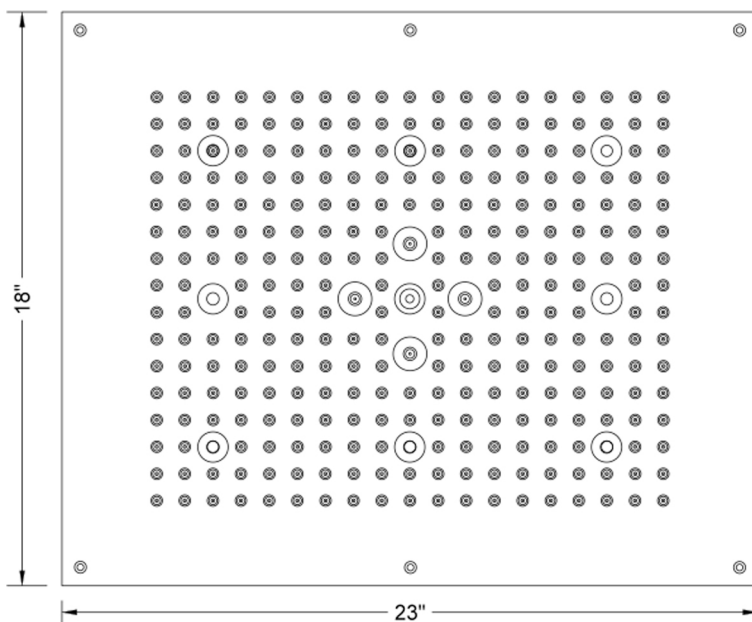

18" X 23" RETTANGO FLAT with 2 Sprays

Model #: 1823-DLNEB-

FEATURES:

- 18" x 23" rectangular dream light water feature rain canopy with 2 functions: nebulizing mist or full rain for luxurious spa experience
- Single color-fixed LED light colors available: White (013), Blue (015), Amber (016), Red (017), Green (018)
- Two 1/2" male IPS connections with flexible hose
- Thin minimal flat design for surface mounting
- 304 easy clean replaceable rubber jets
- Wall mounted control panel for turning lights on/off
- Wall mounted control panel for turning lights on/off
- 8 low voltage LED lights. Input voltage 110V AC (transformer included)
- CE approved
- Control panel fits standard electrical box
- Requires minimum flow rate of 5.5 GPM

AVAILABLE FINISHES:

Two volume controls recommended to operate functions

Polished Chrome (PCH) Satin Nickel (SN)

SPECIFICATION DRAWING:

BOTTOM VIEW

SPRAY PATTERNS:

Easy Clean

Full Rain