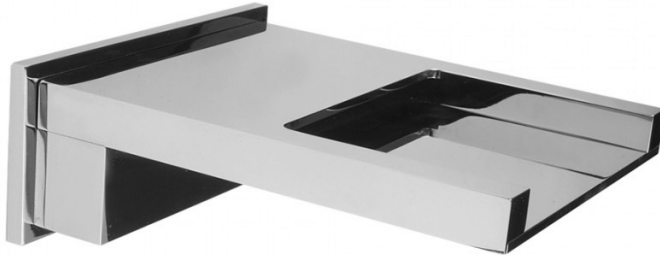

## Cascada Pico

### Model #: 2076-

#### FEATURES:

- Brass waterfall tub filler
- 1/2" Male IPS connection
- Quick connect/disconnect
- 3 3/4" wide cascading waterfall flow
- Not Available in BKN, PCU, PG