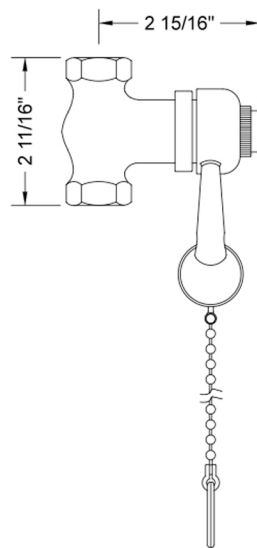

Brass Pull-Chain Valve

Model #: 2222-

FEATURES:

- Brass spring loaded pull chain valve
- 1/2" Female inlet x 1/2" Female outlet
- 10" Pull chain
- Use in cabana, pool area, steam, sauna or spa for a quick rinse
- Works well with all rainheads
- Self closing positive shut-off
- Longer chain available if needed, Contact JACLO
- Available in PCH only

SPECIFICATION DRAWING:

SIDE VIEW

FRONT VIEW