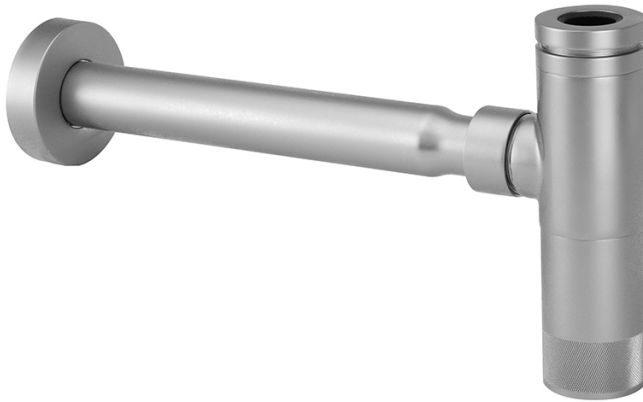

Decorative Round Trap - Knurled - 1 1/4" Wall Outlet

Model #: 255-KN-

FEATURES:

- Decorative round lavatory trap with knurling
- 1 1/4" wall outlet x 1 1/4" inlet
- All brass fully polished & plated
- Complements majority of collections
- Extension wall tubes available

AVAILABLE FINISHES:

Polished Chrome (PCH)	Satin Chrome (SC)	Bronze Umber (BU)
Satin Nickel (SN)	Pewter (PEW)	Caramel Bronze (CB)
Polished Nickel (PN)	Antique Brass (AB)	Antique Copper (ACU)
Oil-Rubbed Bronze (ORB)	Polished Brass (PB)	Polished Copper (PCU)
Vintage Bronze (VB)	Satin Brass (SB)	Matte Black (MBK)
Satin Gold (SG)	Polished Gold (PG)	Black Nickel (BKN)
White (WH)	Unlacquered Brass (ULB)	Satin Cooper (SCU)
Almond (ALD)	Amber (AMB)	Azure Blue (AZB)
Coral (COR)	Mint Green (GRN)	Stone Grey (GRY)
Lilac (LAC)	Light Blue (LBL)	Limon (LIM)
Plum (PLM)	Pink (PNK)	Red (RED)
Graphite (GPH)	Aged Unlacquered Brass (AUB)	