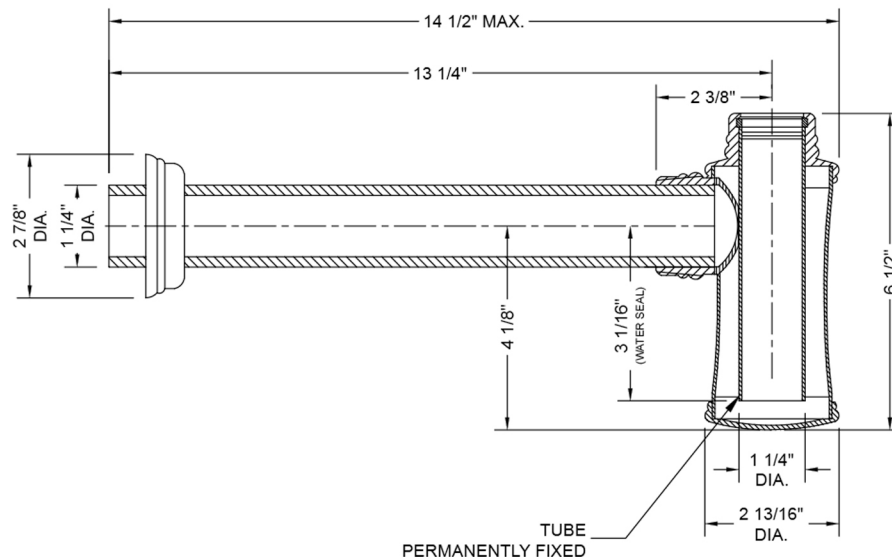

SPECIFICATION DRAWING:

COMPLIANCES:

Complies with: ASME A112.18.2-2015/CSA B125.2-15