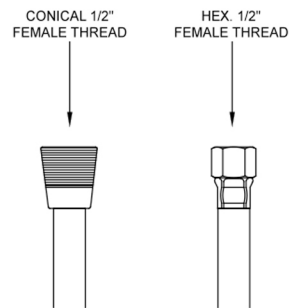

## 60" Reinforced White Vinyl Hose

Model #: 3060-RI

### FEATURES:

- 60" Reinforced vinyl handshower hose
- 1/2" Female threads
- Brass hex nut is on one end of the hose, and a brass conical nut to hold the handshower is on the other end
- Attach handshower to conical end of hose
- Ideal for use in healthcare facilities
- Available in: WH ONLY

### SPECIFICATION DRAWING:

| RAINFORCED VINYL HANDSHOWER HOSE |                           |        |
|----------------------------------|---------------------------|--------|
| PART #                           | DESCRIPTION               | LENGTH |
| 3060-RI                          | REINFORCED VINYL HOSE 60" | 60"    |
| 3071-RI                          | REINFORCED VINYL HOSE 71" | 71"    |
| 3079-RI                          | REINFORCED VINYL HOSE 79" | 79"    |
| 3096-RI                          | REINFORCED VINYL HOSE 96" | 96"    |